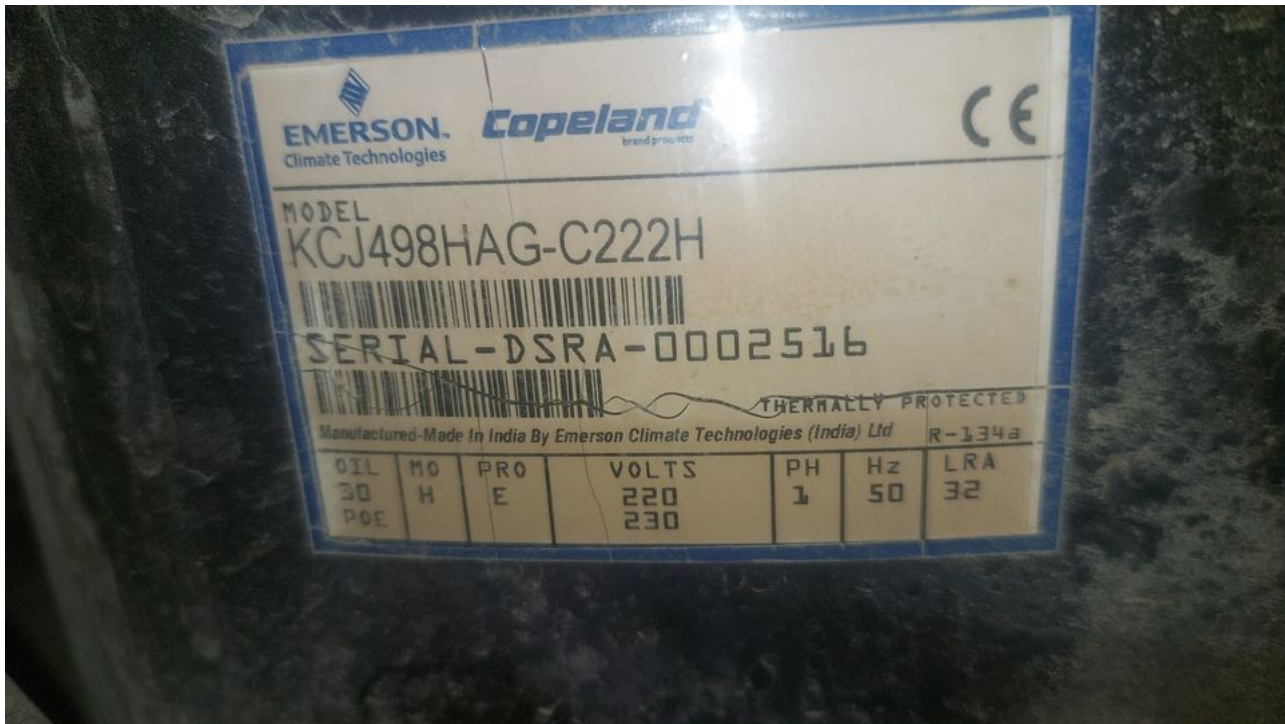

COPELAND, KCJ498HAG, COMPRESSOR, R134A ,3/4 HP+, HBP

written by Amina | 21 October 2023

Private Picture Copyright : WWW.MBSM.PRO

COPELAND, KCJ498HAG, COMPRESSOR, R134A ,3/4 HP+, HBP

KCE444HAG , 3/8 Hp , 230V , 50Hz, 1Phase , High / Medium temperature (HBP / CBP),

R-134a

written by Lilianne | 21 October 2023

KCE444HAG , 3/8 Hp ,230V, 50Hz, 1Phase ,High / Medium
temperature (HBP / CBP), R-134a