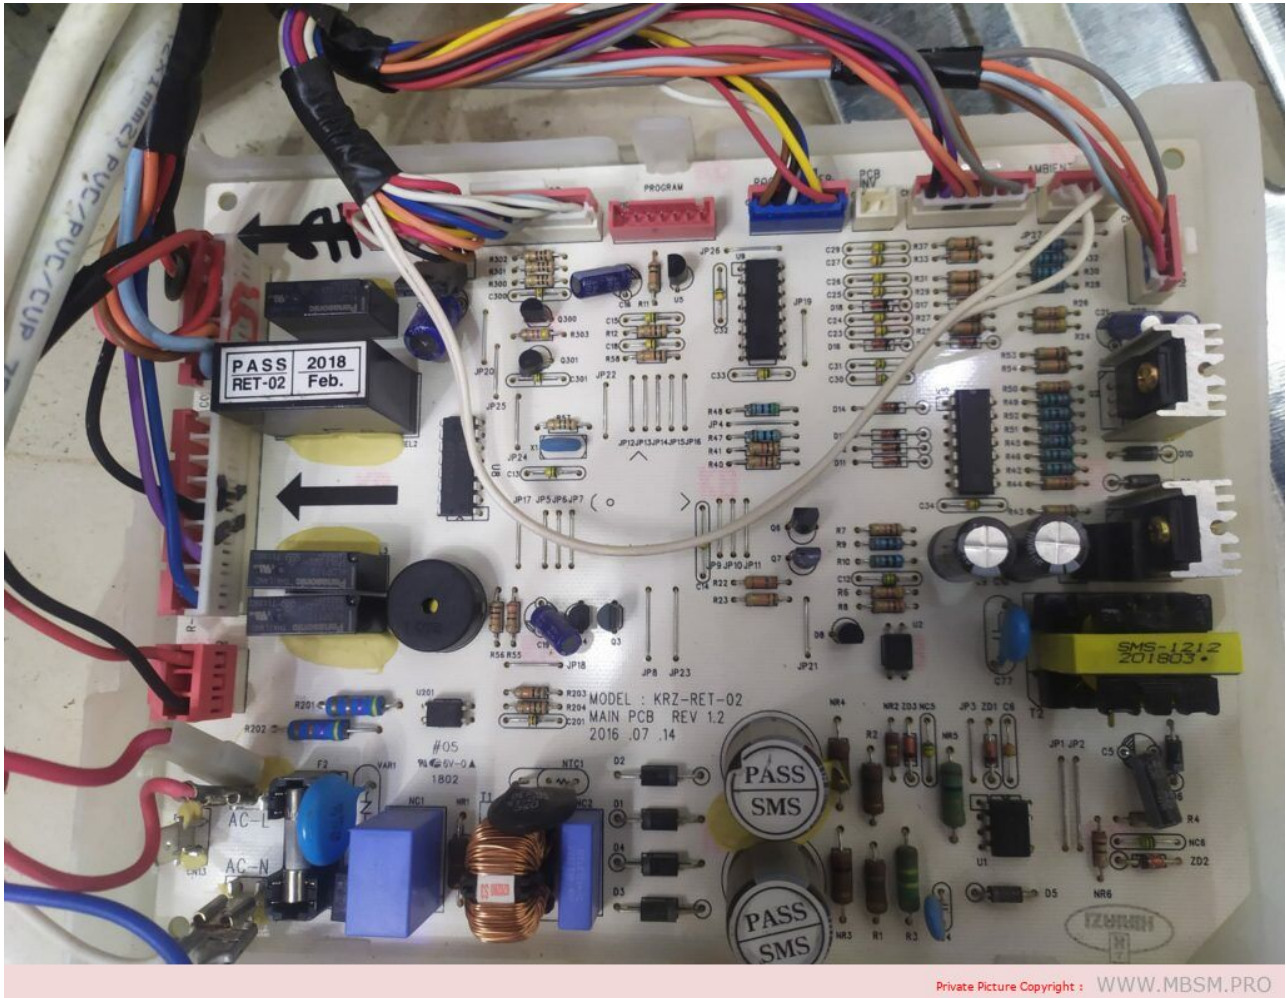

REFRIGERATOR, NO FROST, 690 L, 27 feet

written by Lilianne | 15 April 2024

Mbsm.pro, KIRIAZI, KH690LN/15, (INVERTER), REFRIGERATOR, NO FROST, 690 L, 27 feet

---

Mbsm.pro, Kiriazi, E280/2, Refrigerator, 2 Doors, 10