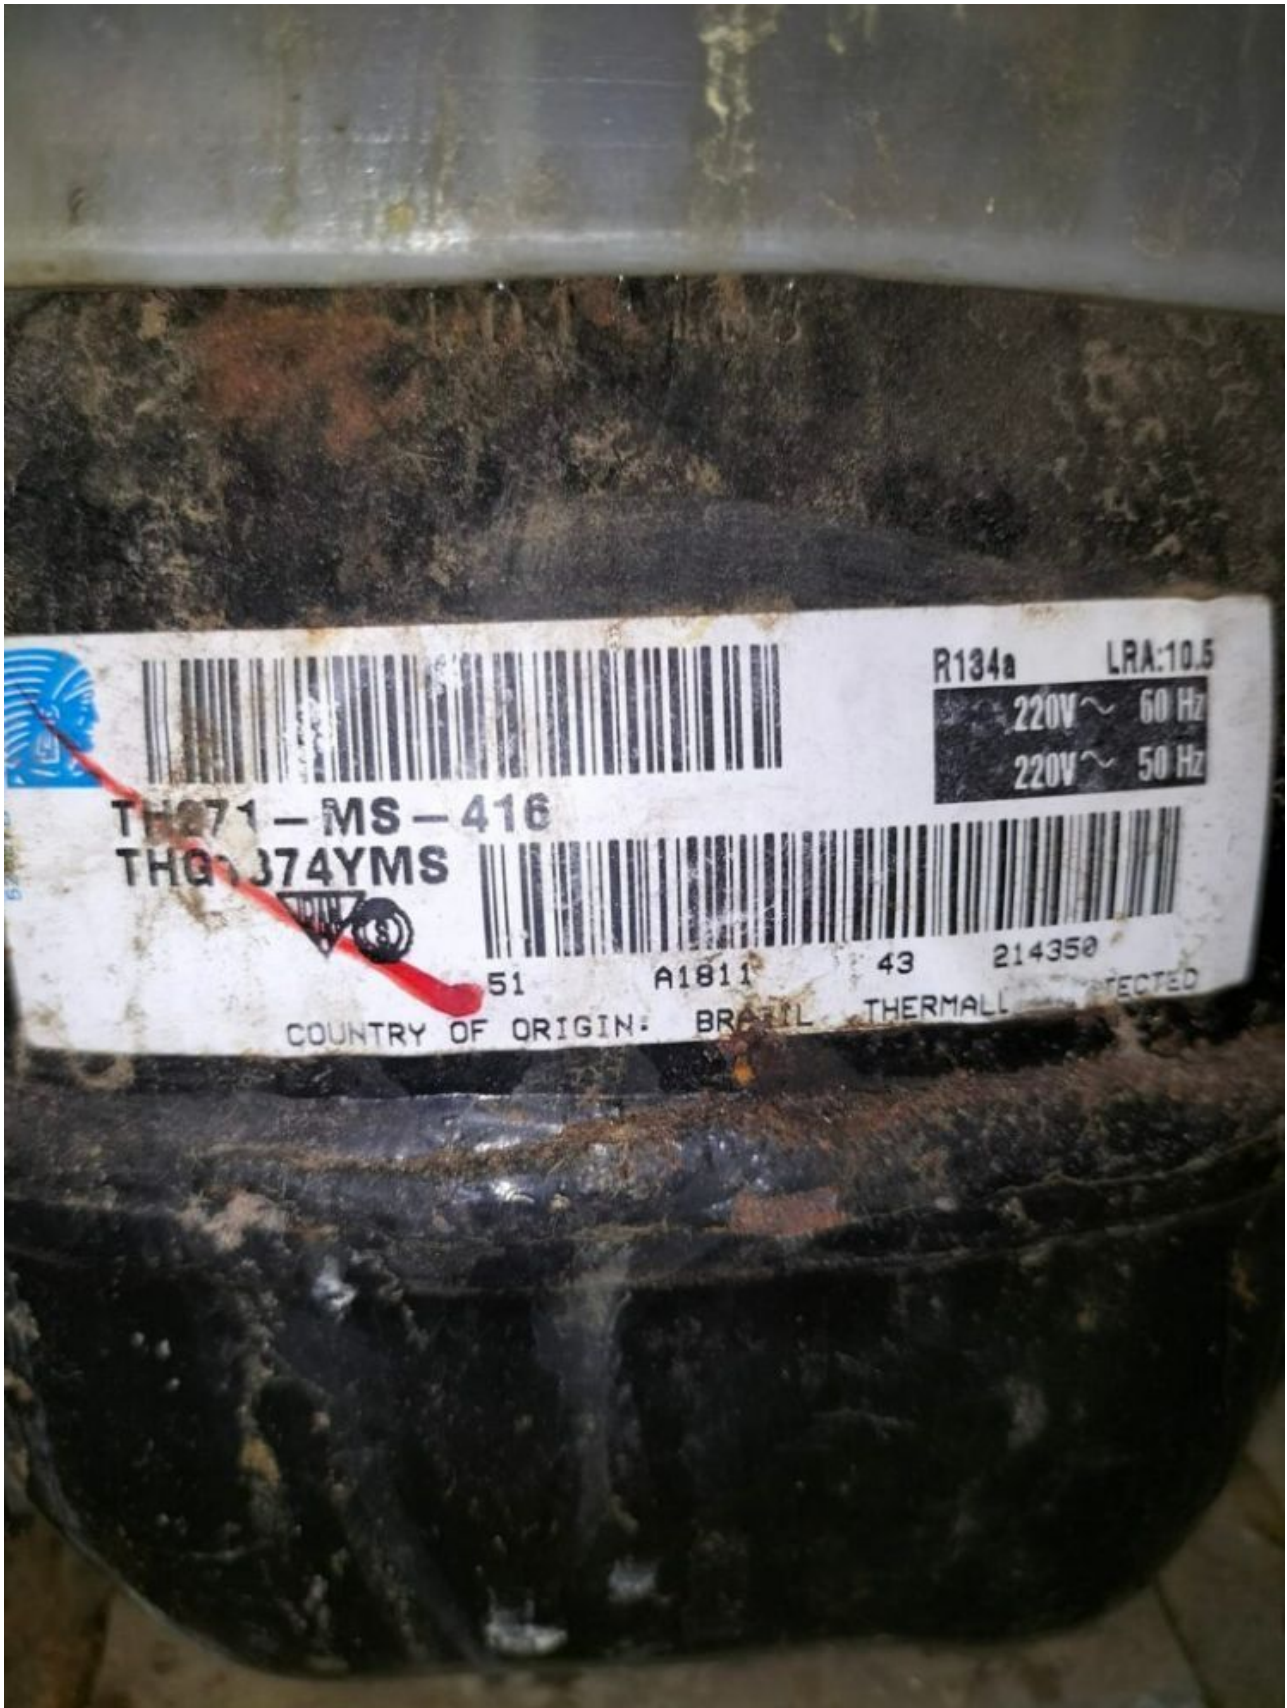

Private Picture Copyright : WWW.MBSM.PRO

Private Picture Copyright : WWW.MBSM.PRO

<https://www.mbsm.pro/wp-content/uploads/2022/08/Mbsm_dot_pro_private_picture__THG1374YFS-2-745x1024.jpg>