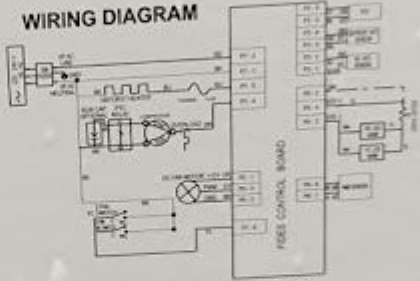

WARNING

Electrical Shock Hazard

Disconnect power before servicing.
Any ground circuit disconnected during service must be reconnected.
Do not reconnect unit to electrical supply until compressor terminal cover is securely in place.
If refrigerant leak is suspected around compressor terminal, relieve all pressure from the system, keeping terminal, cover in place.
Failure to do so can result in death or electrical shock.

FREQUENCY	50 Hz
VOLTAGE RANGE	220-240 VAC
INPUT WATTS	475 W
INPUT CURRENT	1.5 A
DEFROST WATTS	600 W
DEFROST CAPACITY	AS PER TABLE
CLIMATE CLASS	T

Do Not service with R134a
Follow only Approved R600a service procedure & a Qualified technician while repairing.

Risk of fire

BLONDE AGENT: R600a (CH₂FCH₂)
CULIC (CYCLO PENTANE) AS PER TABLE

MFG. BY: WHIRLPOOL OF INDIA LTD.
PLOT NO. A-4, M.D.C.
KANJANGAON, TAL. SIBPUR,
DIST. POHRI - 815 204
"WHIRLPOOL" IS A REGISTERED TRADEMARK OF "WHIRLPOOL CORPORATION USA".

WIRING DIAGRAM

SYMBOL CODE

WIRE COLOR CODE

- BU = BLUE
- BLK = BLACK
- RED = RED
- WHT = WHITE
- YEL = YELLOW
- BRN = BROWN
- PNK = PINK
- GRY = GRAY
- GRN = GREEN
- BLU/BRN = RED/BROWN TRACER
- BLU/BLK = RED/BLACK TRACER
- BLU/GRN = BLUE/GREEN TRACER

NAME	MODEL	GROSS CAPACITY	STORAGE CAPACITY	REFRIGERANT TYPE (GALLON/CHLOR/CMPT)
L111C700A	WTM11702 R	400L	400L	L111C70A

W11175079

REDMI NOTE 8 PRO
AI QUAD CAMERA

Private Picture Copyright : WWW.MBSM.PRO

Mbsm_dot_pro_private_PDF_L111CYATélécharger