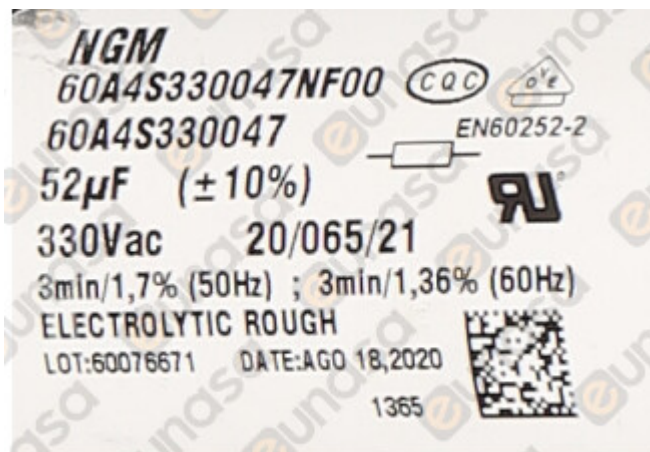

Evaporation temperature

-40°C: 243W

-30°C: 420W

-25°C: 535W

-10°C: 988W

Private Picture Copyright : [WWW.MBSM.PRO](http://WWW.MBSM.PRO)

Private Picture Copyright : [WWW.MBSM.PRO](http://WWW.MBSM.PRO)

Private Picture Copyright : [WWW.MBSM.PRO](http://WWW.MBSM.PRO)