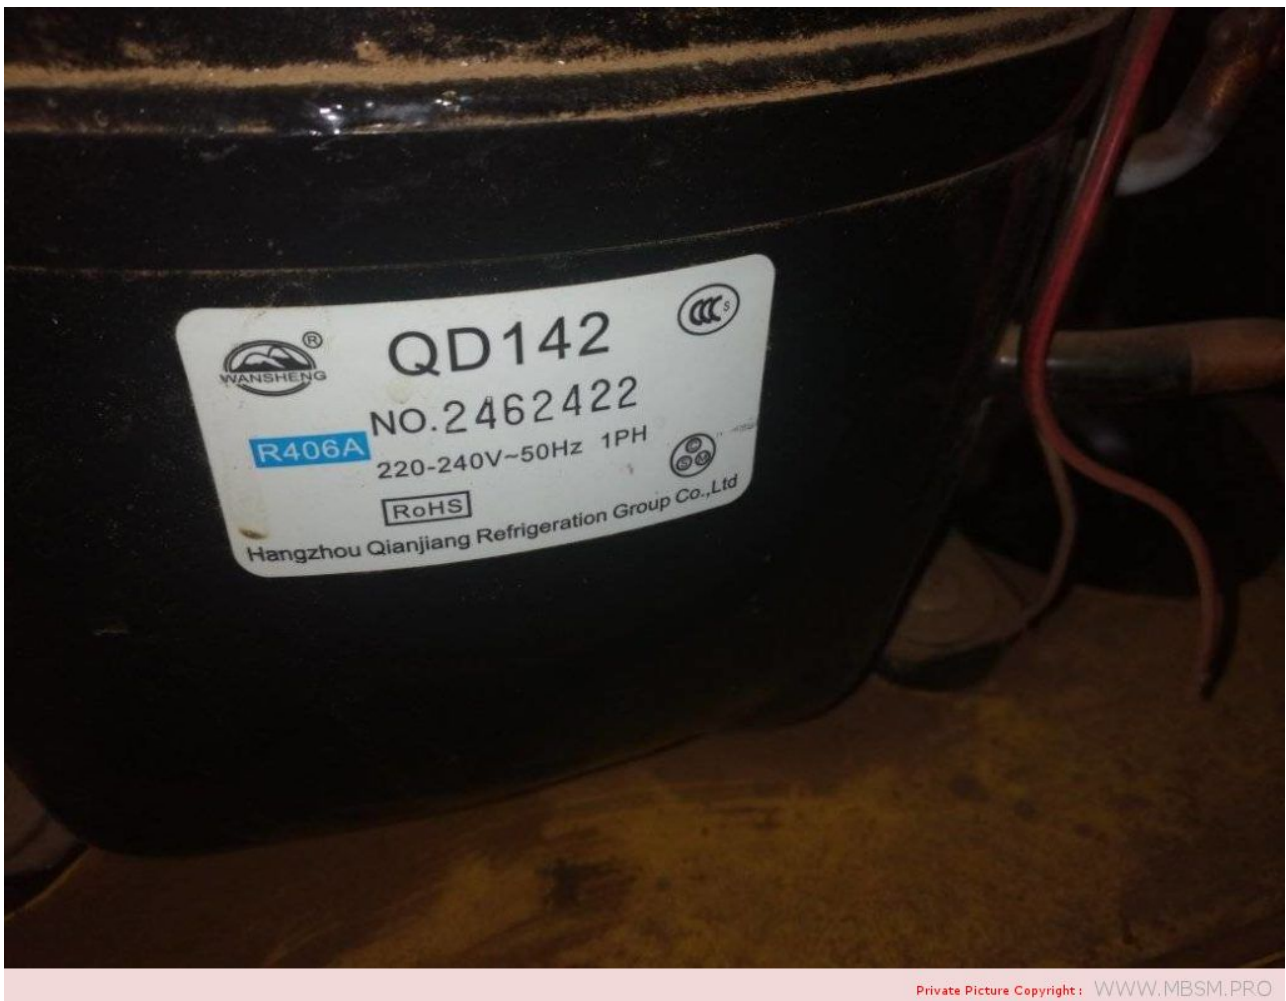

Mbsm.pro, Compressor, Westron, QD142H, LBP, 3/8 hp, 333 w, 220-240V/50Hz

written by Lilianne | 26 April 2022

Mbsm.pro, Compressor, Westron, QD142H, LBP, 3/8 hp, 333 w,
220-240V/50Hz