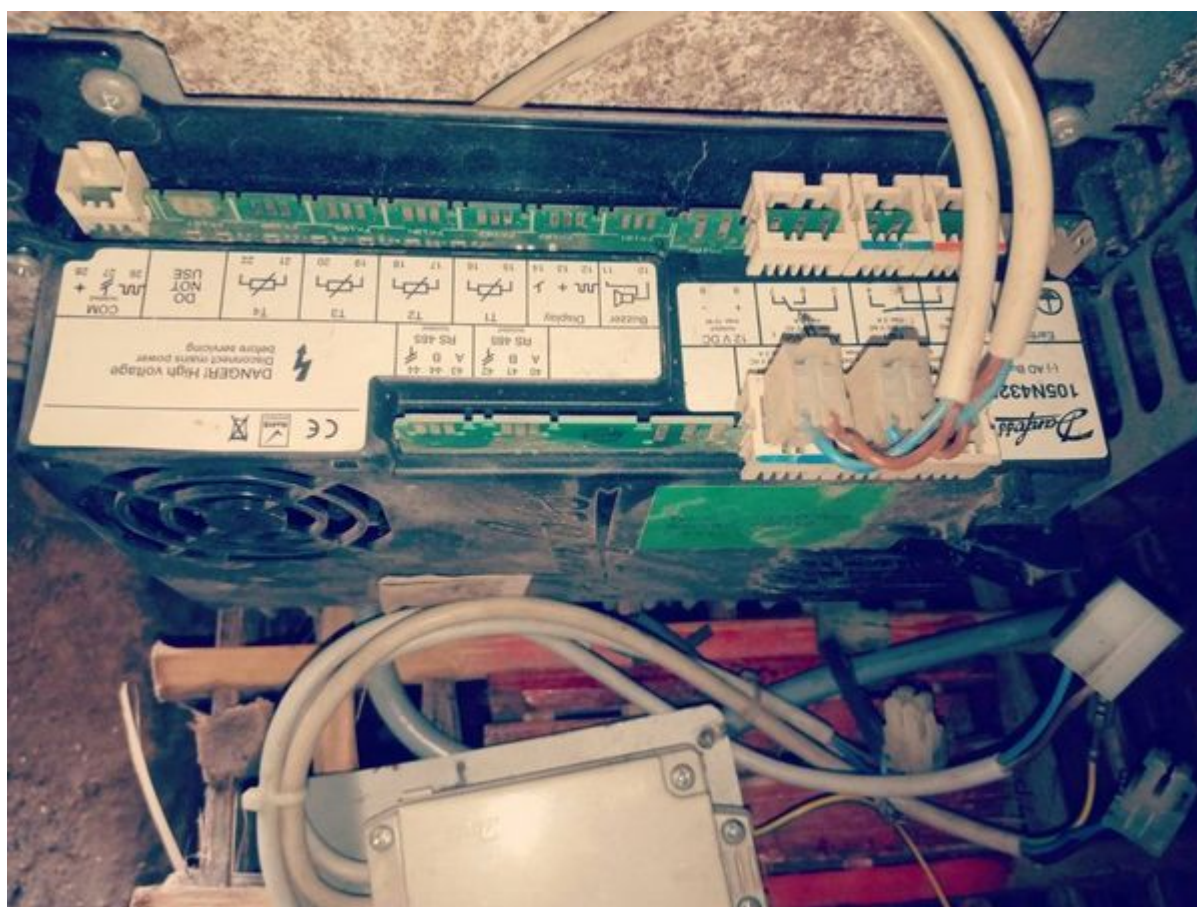

Mbsm.pro, Compressor, Secop, Danfoss, 5/8 Hp, LBP, INVERTER, Variable speed LBP, SLV15CNK, SLV15CNK.2, 104H8568, 104H8541, R290, 230V, refrigeration, Deep freezer AHT Australian, Capillary 3m/ 031

written by Lilianne | 6 March 2022

Private Picture Copyright : WWW.MBSM.PRO

Mbsm.pro, Compressor, Secop, Danfoss, 5/8 Hp, LBP, INVERTER, Variable speed LBP, SLV15CNK, SLV15CNK.2, 104H8568,

104H8541, R290, 230V, refrigeration

**Mbsm.pro, COMPRESOR,
TECUMSEH, BRASIL, 1/4 HP,
AE1380AS, R12, LBP, ae150-
fs-708, 220 v, 680 BTU/h, 199
W, RSIR**

written by Lilianne | 6 March 2022

Private Picture Copyright: WWW.MBSM.PRO

Mbsm.pro, COMPRESOR, TECUMSEH, BRASIL, 1/4 HP, AE1380AS, R12, LBP, ae150-fs-708, 220 v, 680 BTU/h, 199 W, RSIR

**Mbsm.pro, mini fridge,
Compressor, JIAXIPERA,
T1116Y, 1/5 Hp, LBP, R600a,
220-240V, 10.5 cm³., 184 W,
628 BTU/u**

written by Lilianne | 6 March 2022

Performance

Application : Low Back Pressure
 Refrigerant : R134a (CF₃CH₂F)
 Evaporator Temperature Range : -35°C to -5°C

Series	Model	Displacement (cm ³)	Voltage / Frequency	Motor Type	ASHRAE		CECOMAF	
					Capacity	COP	Capacity	COP
					W	W/W	W	W/W
	D77C15RAW5	7.7	220/240V 50Hz	RSIR	186 / 186	1.27 / 1.24	-	-
				RSCR	186 / 186	1.32 / 1.27	-	-
	D77C17GAX6	7.7	220V 60Hz	RSIR	236	1.25	-	-
				RSCR	-	-	-	-
	D77C17RAT6	7.7	110V 60Hz	CSIR	-	-	-	-
				CSCR	236	1.34	-	-
	D77C18RAX5	7.7	220V 50Hz	RSIR	186	1.24	-	-
				RSCR	186	1.31	-	-
	D91C18RAW5	9.1	220/240V 50Hz	RSIR	227 / 227	1.29 / 1.24	-	-
				RSCR	227 / 227	1.37 / 1.31	-	-
	D91C18TA00	9.1	100V 50/60Hz	CSIR	-	-	-	-