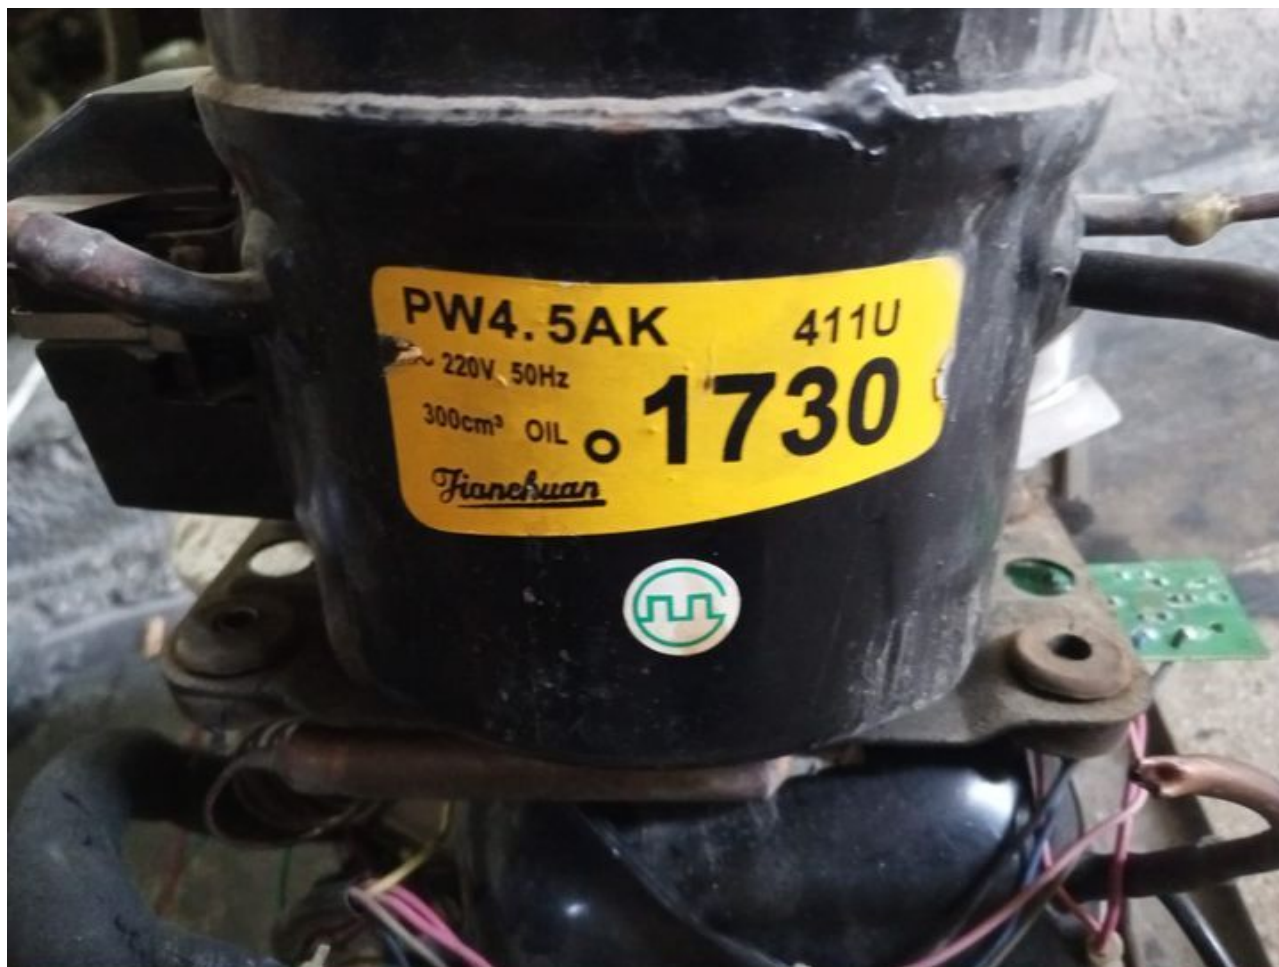

Mbsm.pro, Compressor, HUAYI, HYE69Y, 220-240V, 50-60Hz, R134A, 1/4 hp, 190 w, 1bp

written by Lilianne | 29 September 2023

Mbsm.pro, Compressor, HUAYI, HYE69Y, 220-240V, 50-60Hz, R134A, 1/4 hp, 190 w, 1bp

Mbsm.pro, Lbp, R134A, Danpu, Compressor, Pw4.5vk, 1/8 hp

written by Lilianne | 29 September 2023

Private Picture Copyright : WWW.MBSM.PRO

Mbsm.pro, Lbp, R134A, Danpu, Compressor, Pw4.5vk, 1/8 hp

Mbsm.pro, ADW compressor, R134a, ADW77, refrigerator compressor, 1/4 hp, 187 w, 1bp