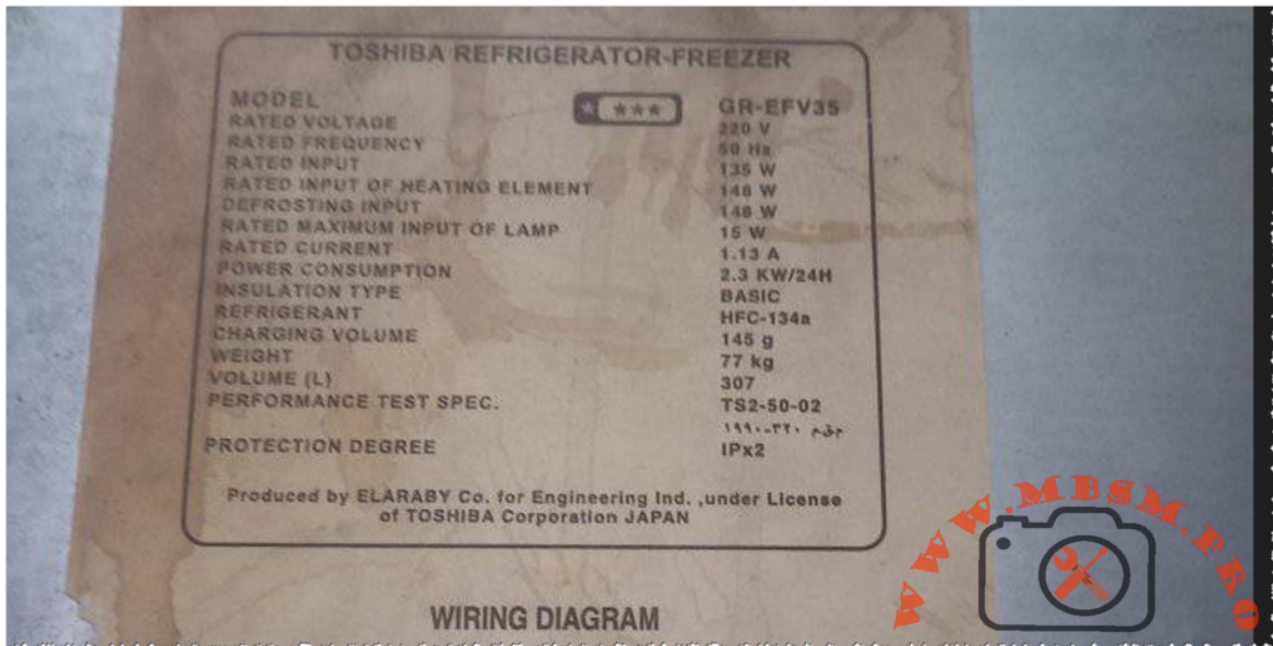

Mbsm.pro, TOSHIBA, REFRIGERATOR, FREEZER, GR-EFV35, 12 feet, 3 D00R, 307 L, compressor, 1/5 hp, 140 w, lbp, r134a, 145 g

Mbsm.pro, Compressor, 103U2754, FR7.5, 103 U 2754, 220V – 50/60Hz, 450 cmg OIL, 1/6 hp, 127 w, r12, lbp

Category: compressor

written by Lilianne | 22 March 2024