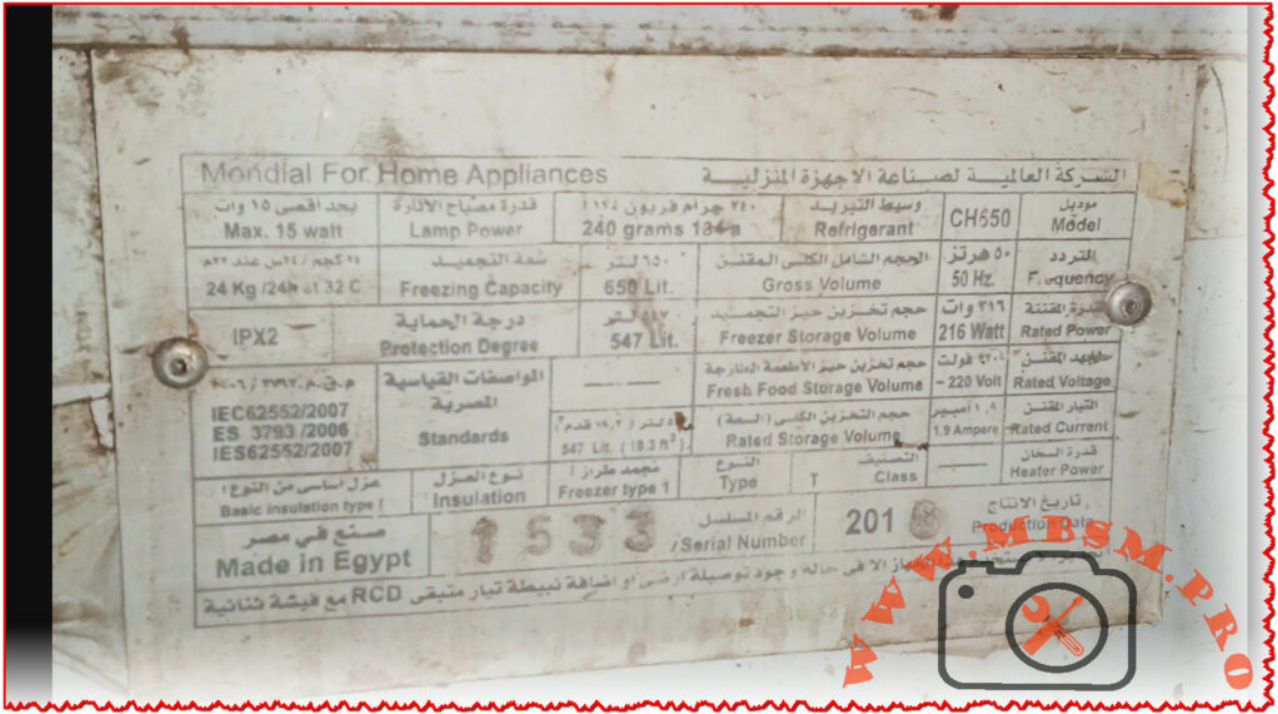

Mbsm.pro, Freezer, Ch650, 650 L, Mondial For. Home Appliances, Compressor, r134a, 240 g, Lbp, 1/3 hp, 230 w, 1.9 A

Mbsm.pro, Refrigerator, UP 180,
UP180, 155 w, 199 L, r134a, 145 g,
Compressor, HSL19JE-5, 1/5 hp, lbp,
DAEW00

Category: Refrigerator

written by Lilianne | 28 February 2024