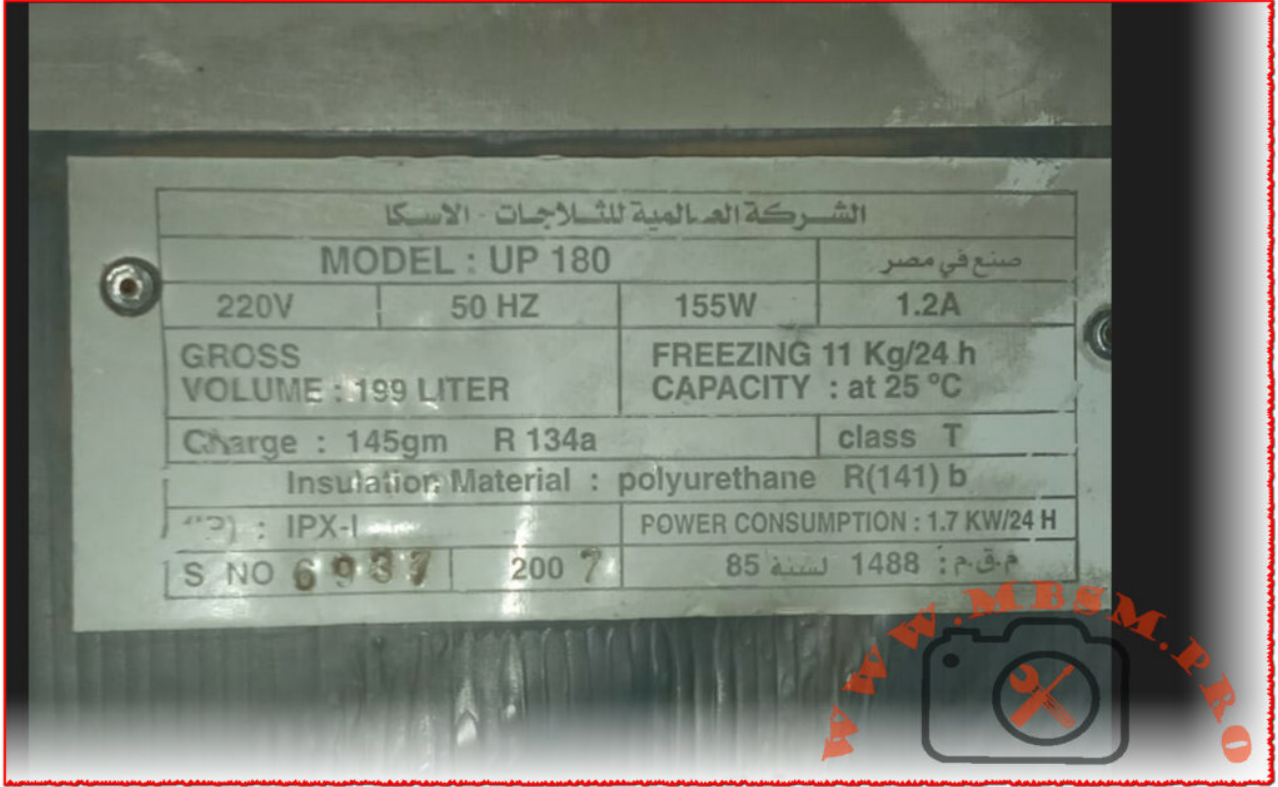

الشركة العمالية للتلاجات - الاسكا			
MODEL : UP 180			صنع في مصر
220V	50 HZ	155W	1.2A
GROSS VOLUME : 199 LITER		FREEZING 11 Kg/24 h CAPACITY : at 25 °C	
Charge : 145gm R 134a			class T
Insulation Material : polyurethane R(141) b			
IPX-I		POWER CONSUMPTION : 1.7 KW/24 H	
S NO 6937	200 7	م.ق.م: 1488 لسنة 85	

Mbsm.pro, Refrigerator, UP 180, UP180, 155 w, 199 L, r134a, 145 g, Compressor, HSL19JE-5, 1/5 hp, lbp, DAEW00

Mbsm.pro, compressor, HUAYI, S90CL, 1/5 hp, r600a, lbp, 155 w, 9 cm3

Category: compressor

written by Lilianne | 28 February 2024