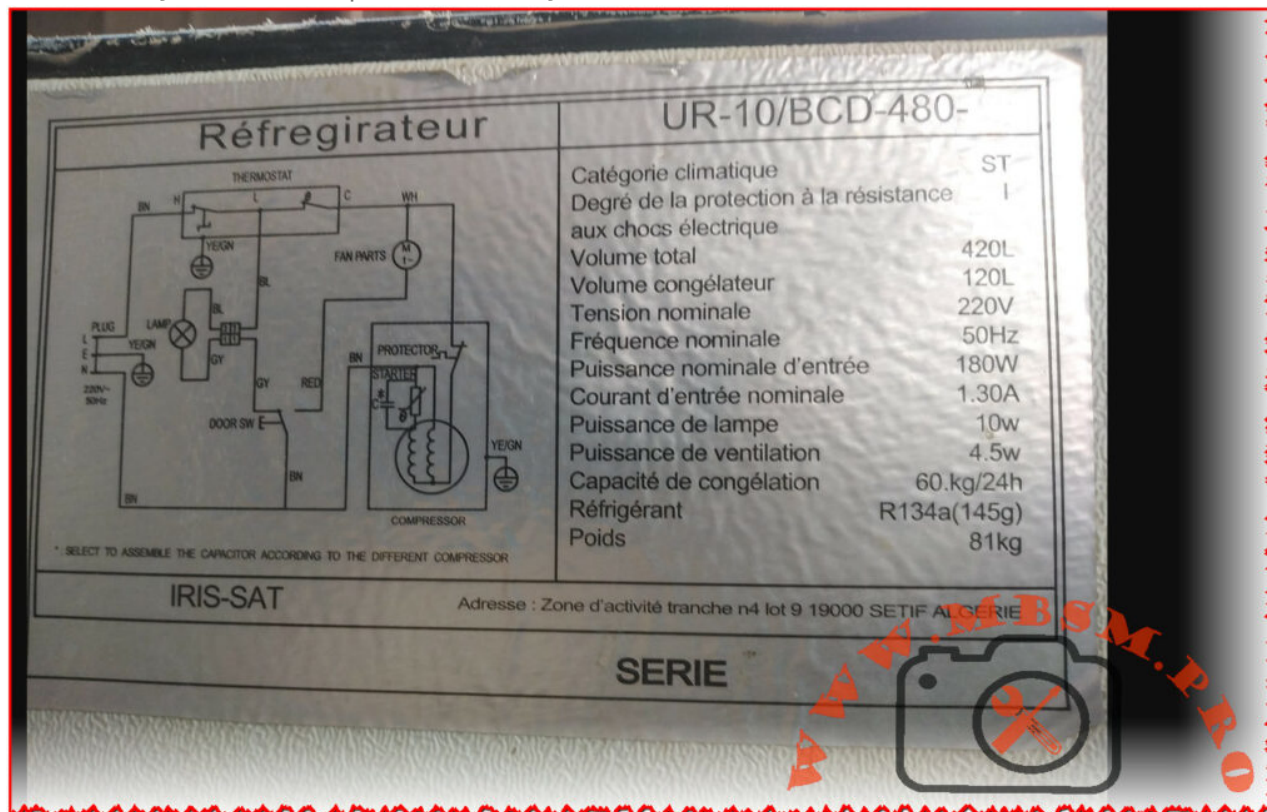

Mbsm.pro, Refregirator, UR-10/BCD-480, 420 L, Compressor, GVY75AA, LBP, R134a, 145 G, 1/4 hp, 1.30 A

Category: Refrigerator

written by Lilianne | 28 February 2024

Mbsm.pro, Refregirator, UR-10/BCD-480, 420 L, Compressor, GVY75AA, LBP, R134a, 145 G, 1/4 hp, 1.30 A