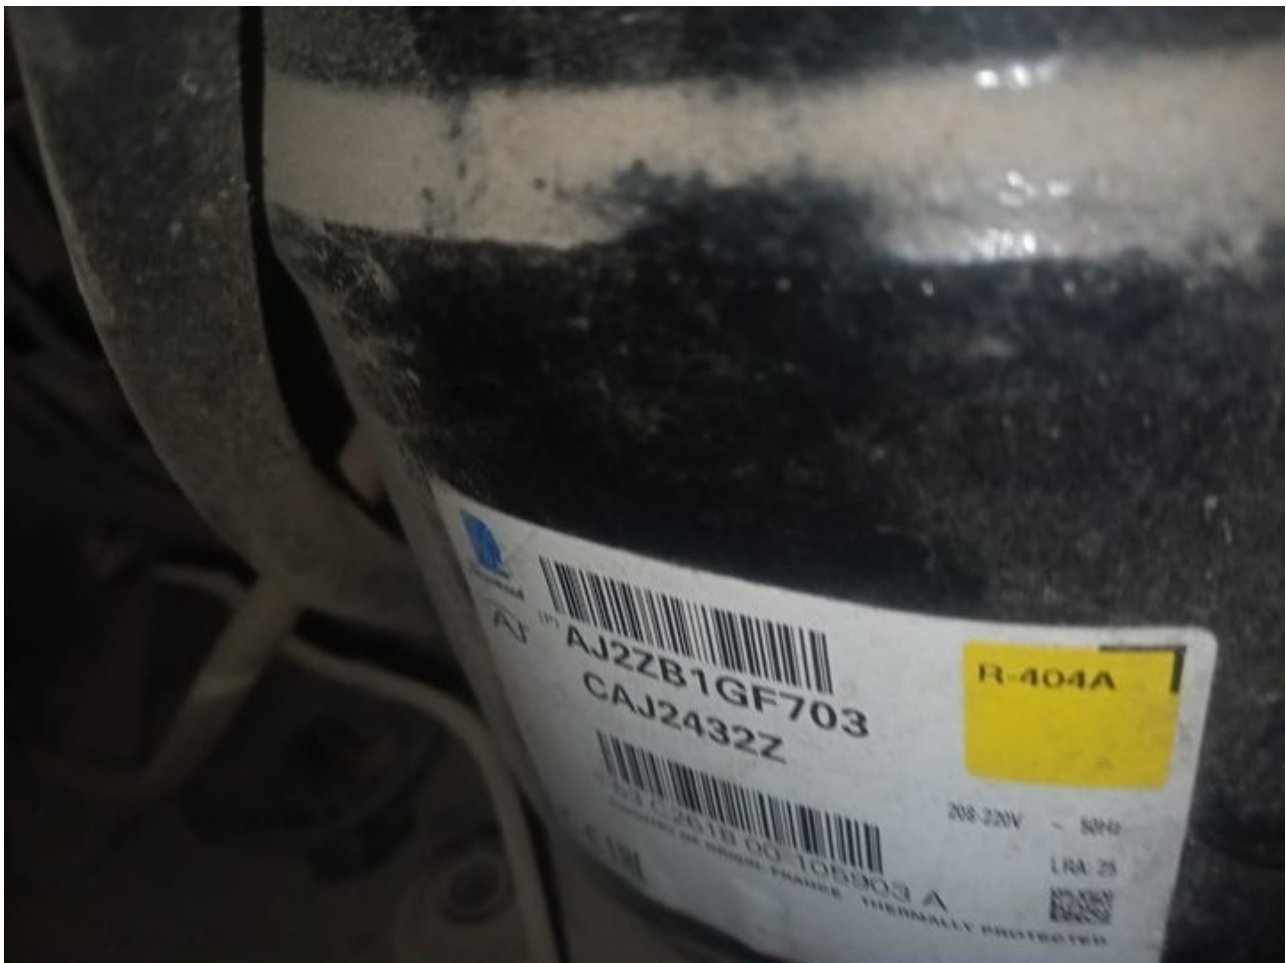

written by Lilianne | 7 October 2023

Private Picture Copyright : WWW.MBSM.PRO

Mbsm.pro, CAJ2432Z, AJE2422ZH, 3/4 hp, Tecumseh, Compressor,
R404a, Lbp, 480 w, 18.3CM³

**Mbsm.pro, Compressor, Cooling
compressor Cubigel, GX21TB,
3/4 hp++ , Hbp, 1 hp-,
GPT18RA, 3/4 hp-, lbp,
Country of origin Spain,
r134a, 200-220/220-230V,
50/60Hz**