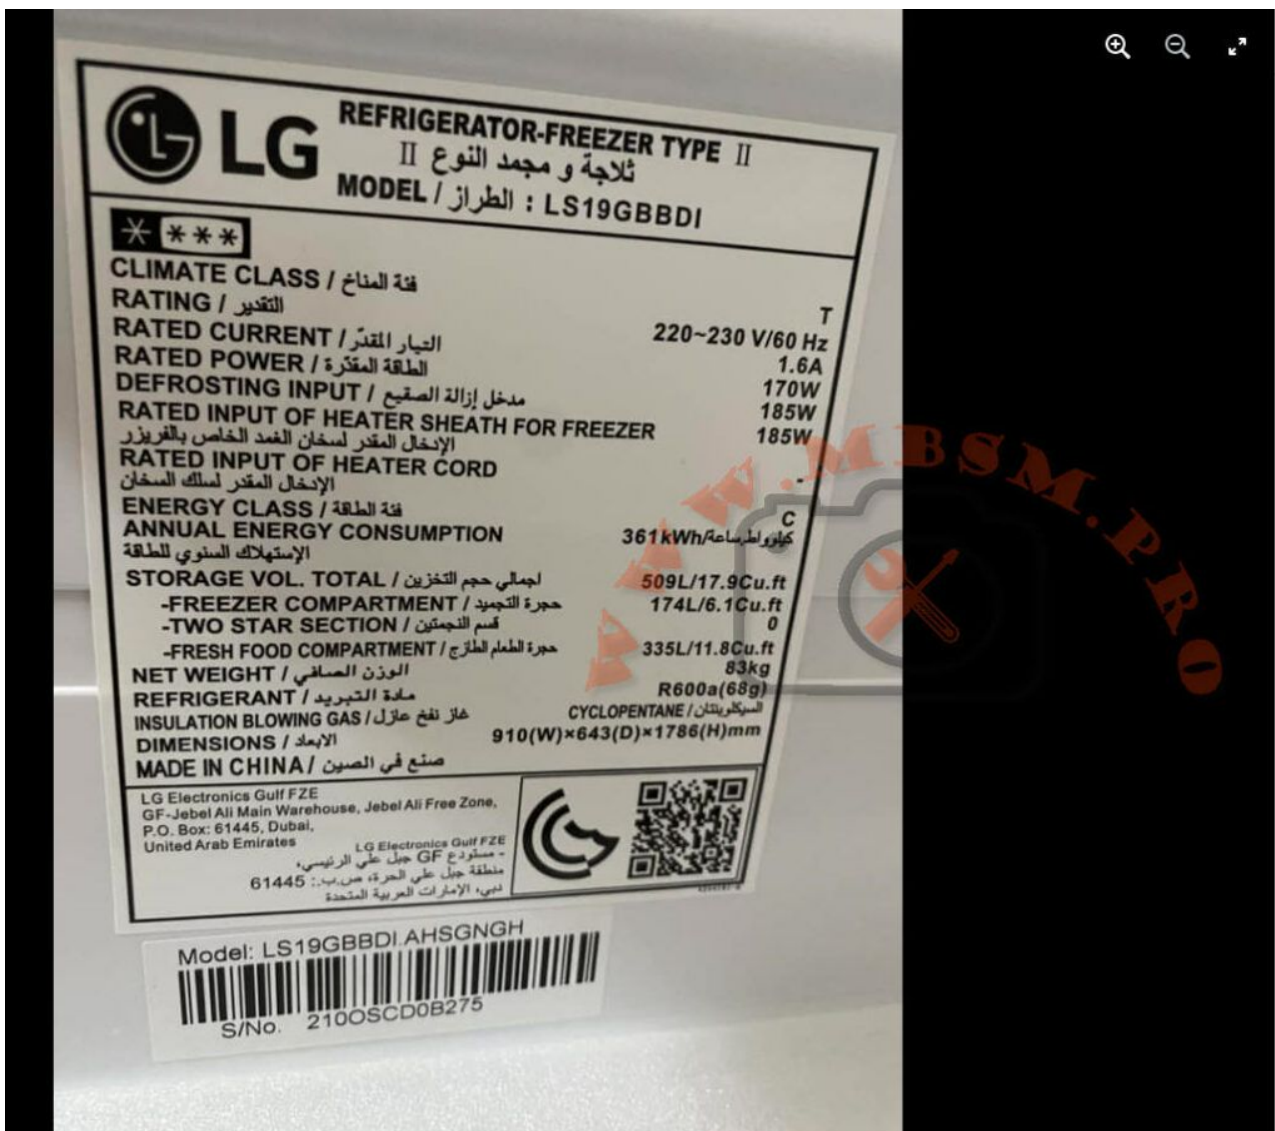

# Mbsm.pro, LG Refrigerator, Compressor, R600a, CSB057, CSB069, CSB075, CMA089, CMA098, CMA110, CMA121, lbp

written by Lilianne | 8 May 2023

Private Picture Copyright : [WWW.MBSM.PRO](http://WWW.MBSM.PRO)

Mbsm.pro, LG Refrigerator, Compressor, R600a, CSB057, CSB069, CSB075, CMA089, CMA098, CMA110, CMA121, lbp

---

# Mbsm.pro, LS19GBBDI, LG Refrigerator, 17.9 Cu.Ft, Silver PCM Color, Smart Inverter, Domper Compressor, vfl110cy1, 1/4 hp, r600a

written by rober us | 8 May 2023

Private Picture Copyright : WWW.MBSM.PRO