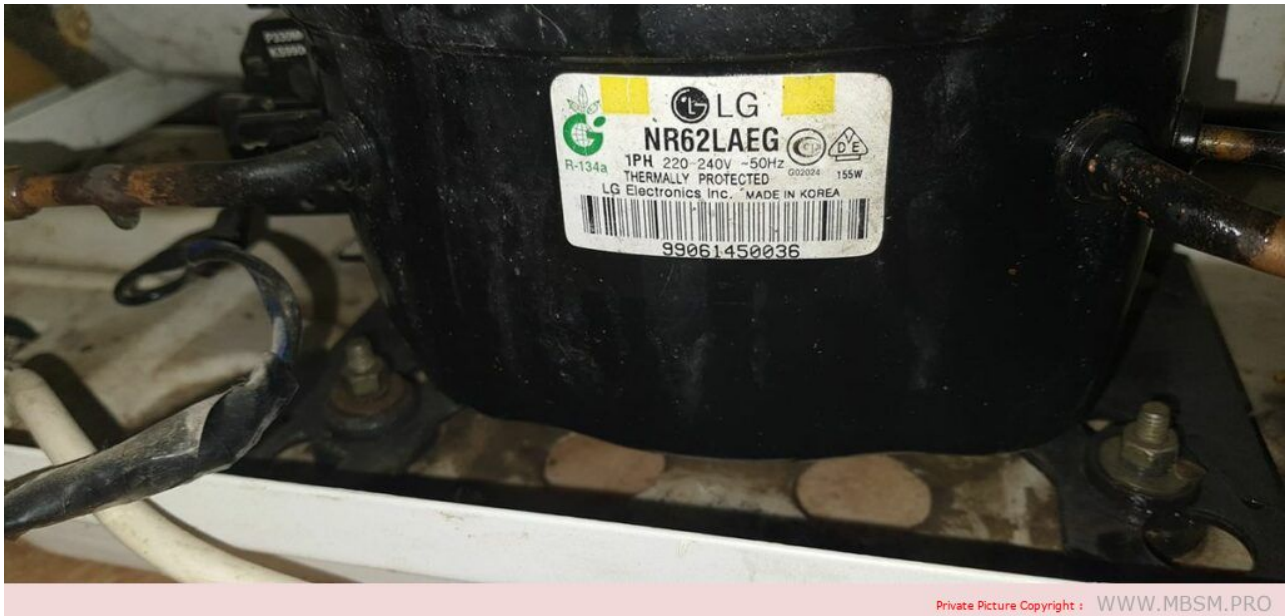

Private Picture Copyright : WWW.MBSM.PRO

Mbsm.pro, compressor, Lg, Nr 62 LAEG, Nr62LAEG, r-134, 1/5 hp