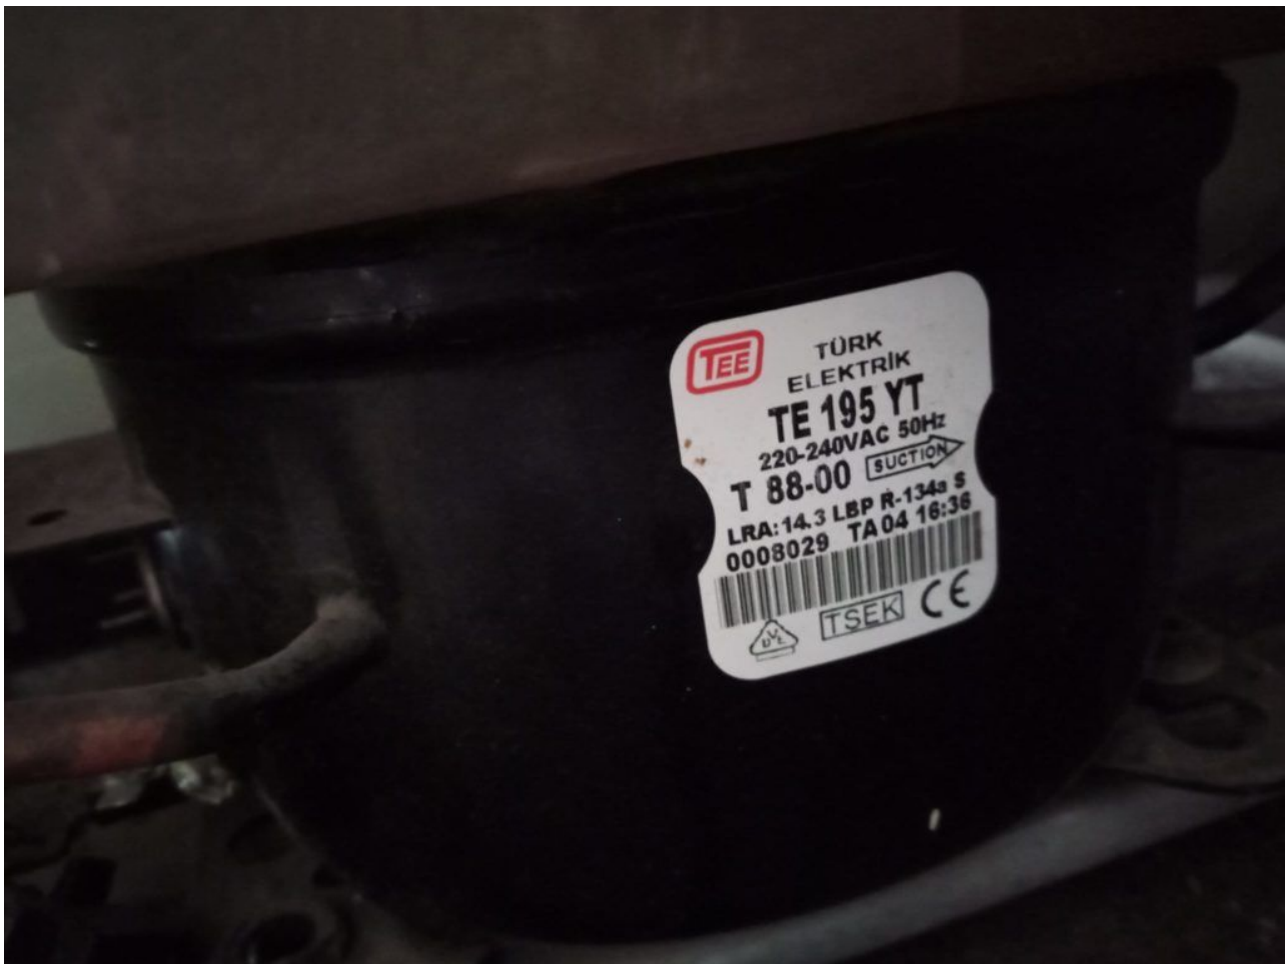

Mbsm.pro, Compressor, Te195yt, 1/4 Hp, 226 W, Lbp, R134a, lra 14a, 220v, 1 phase 50 hz

written by Lilianne | 9 April 2022

Private Picture Copyright: WWW.MBSM.PRO

Mbsm.pro, Compressor, Te195yt, 1/4 Hp, 226 W, Lbp, R134a, lra 14a, 220v, 1 phase 50 hz