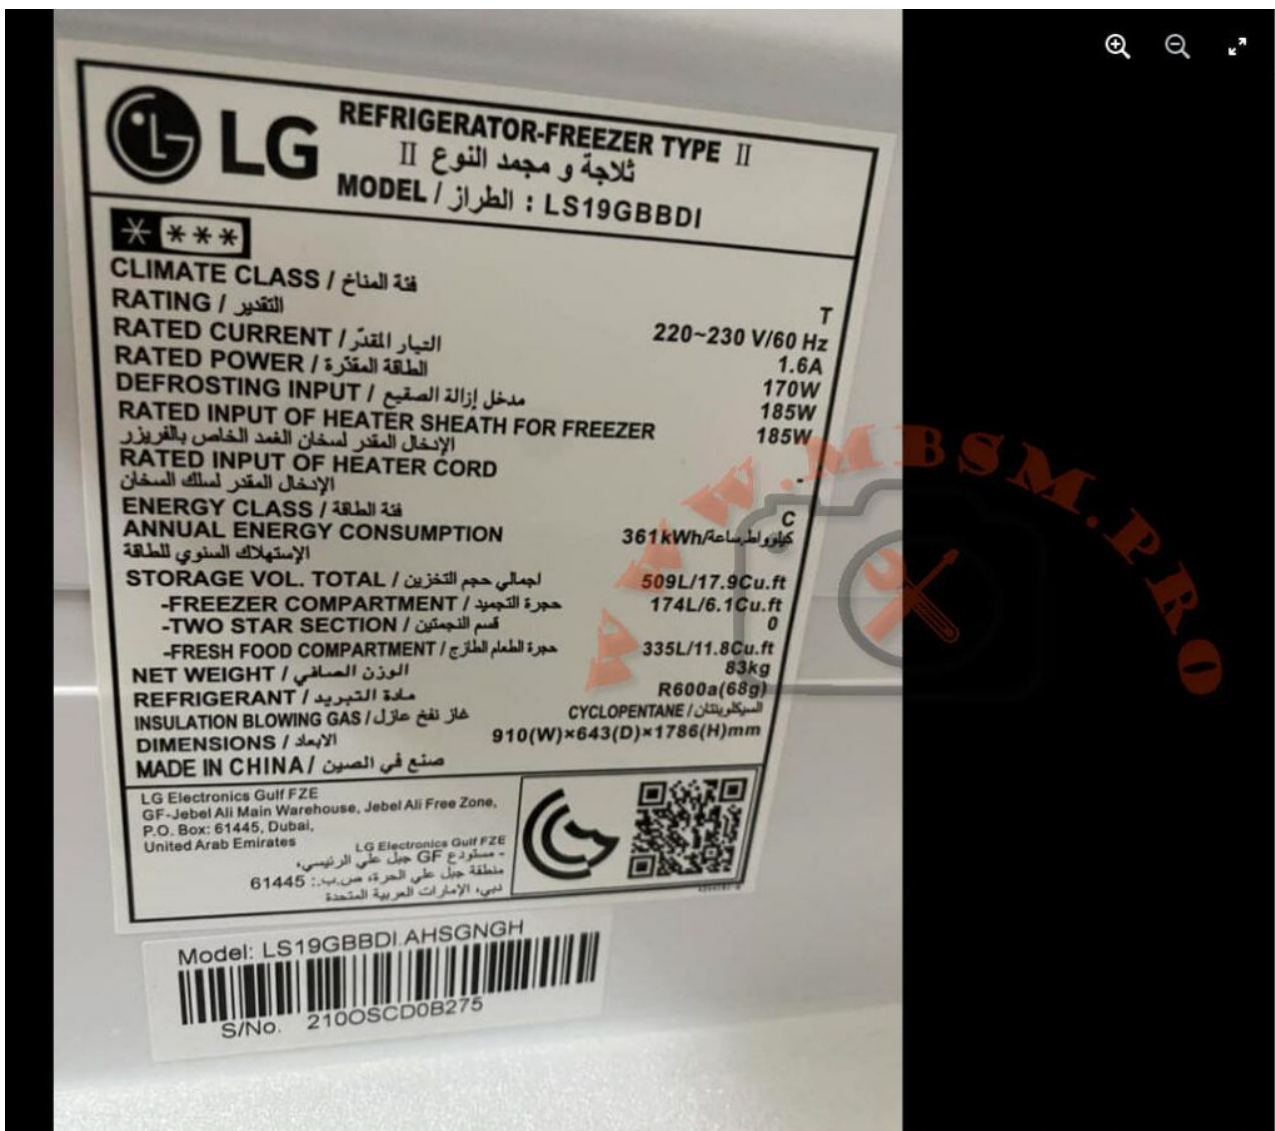

Mbsm.pro, LS19GBBDI, LG Refrigerator, 17.9 Cu.Ft, Silver PCM Color, Smart Inverter, Domper Compressor, vfl110cy1, 1/4 hp, r600a

written by rober us | 29 March 2023

Private Picture Copyright : WWW.MBSM.PRO