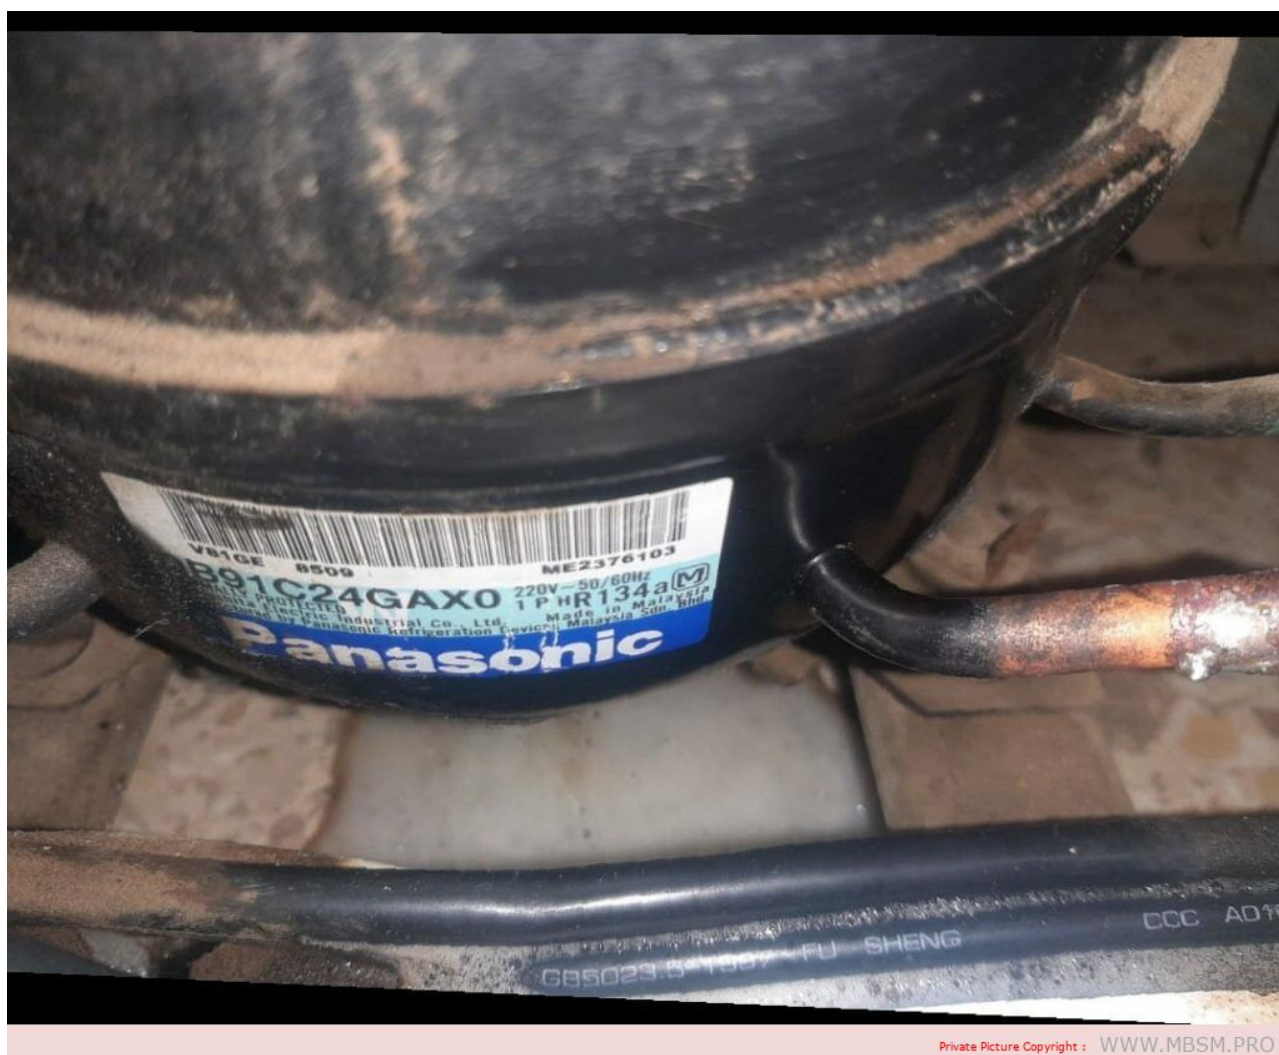

Mbsm.pro, Panasonic, QB91C24GAX0, 1/4HP, Refrigerator, Compressor, 220 w, Lbp, r134a

written by Lilianne | 16 December 2023

Private Picture Copyright : WWW.MBSM.PRO

Mbsm.pro, Panasonic, QB91C24GAX0, 1/4HP, Refrigerator, Compressor, 220 w, Lbp, r134a

---