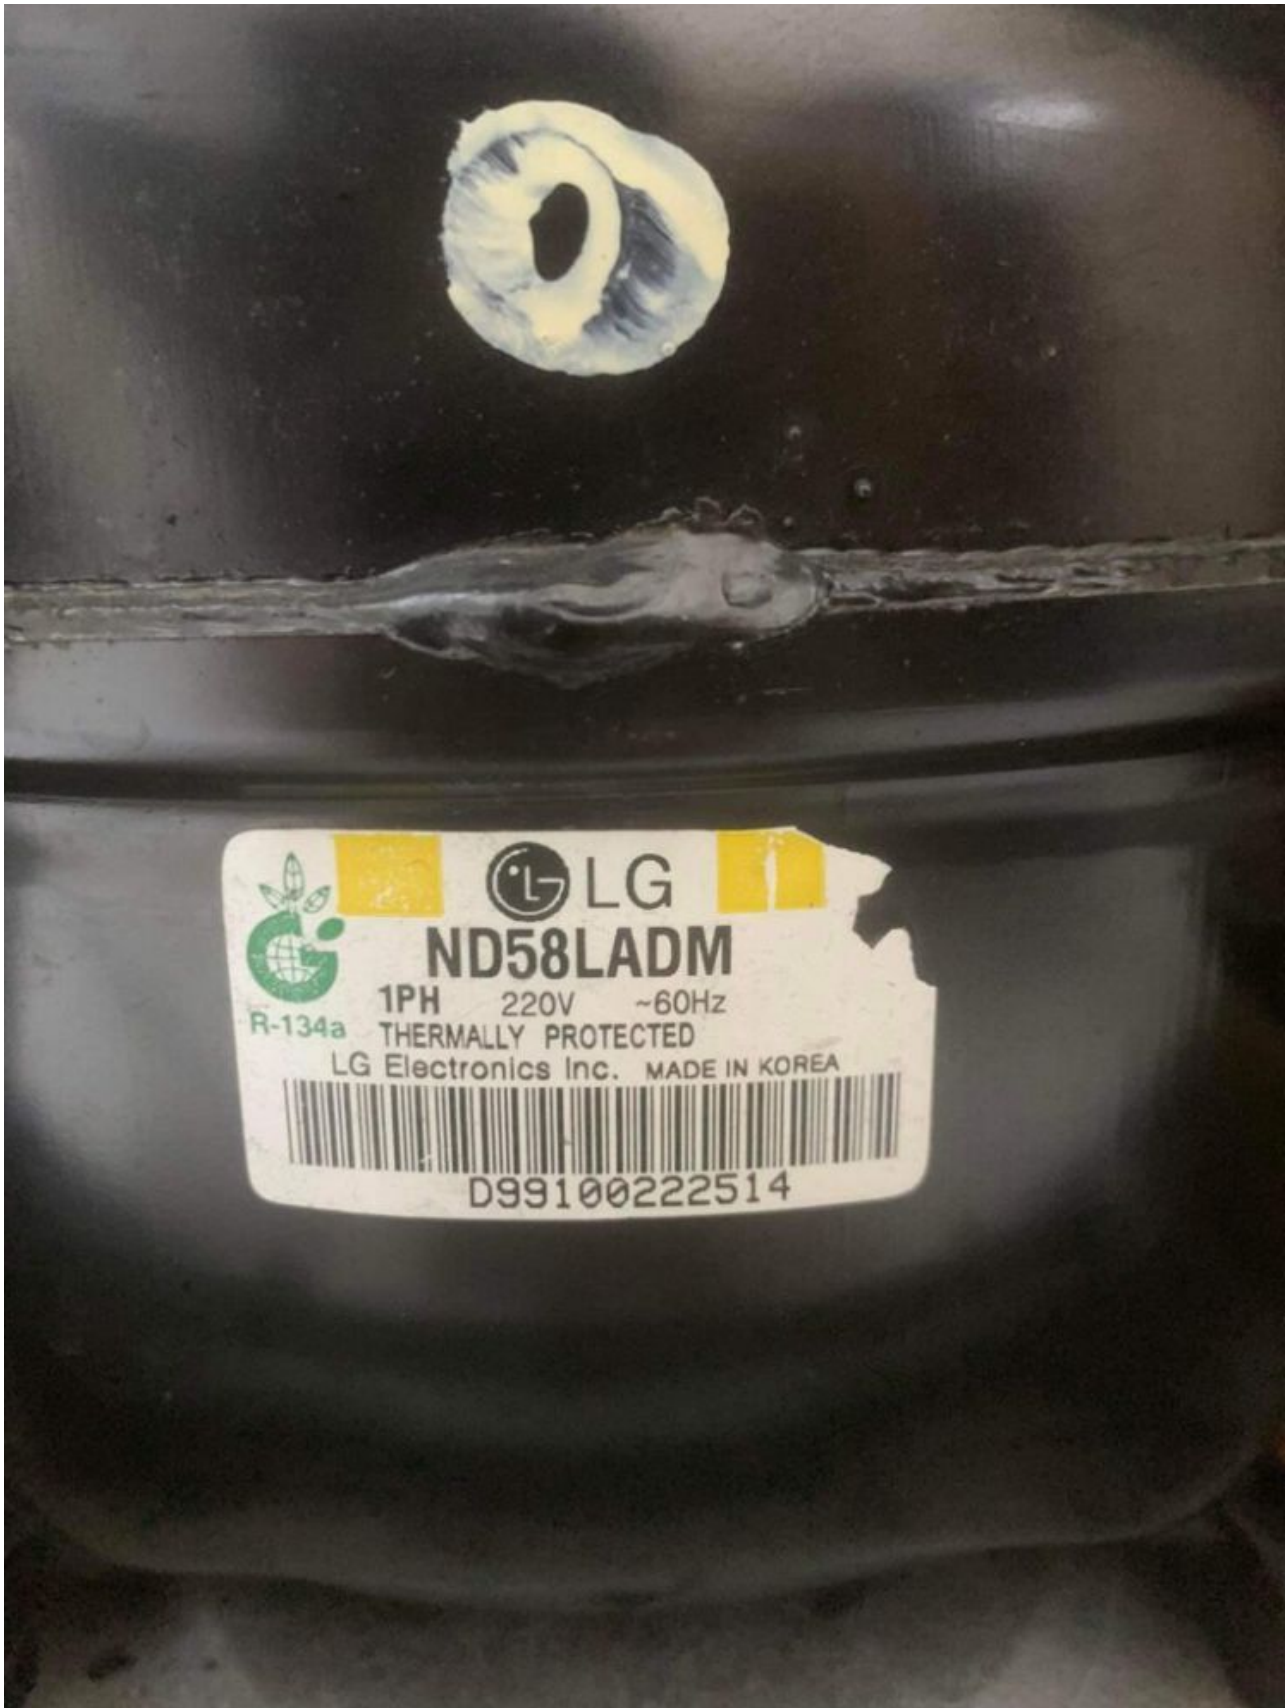

**Mbsm.pro, Kiriazi,
refrigerator, defrost, 280
liters, KH 282/1 LD, 10 FEET,
Compressor, 1/6 hp, r134a,
140g**

written by Lilianne | 16 December 2023

KIRIAZI Co.

For Home Appliance Manufacturing

Product	Automatic Defrost Refrigerator	Class	
Model	KH 282 I.D	Current / Amp.	1/-
Rated Voltage	220-240V/50HZ	Refrigerant	R 134a 140g
Rated input of lamp	1 x 15 W	Total Gross Volume	280 L
Ins : Basic	Type I IPX4	Total Storage Volume	265 L
Freezing Capacity	3 kg/24hr	Freezer Capacity	65L
ES IEC62552		Tow Door Ref.	
ES 3793 / 2006			
Serial Number		Made in Egypt	

Private Picture Copyright : WWW.MBSM.PRO

Mbsm.pro, Kiriazzi, refrigerator, defrost, 280 liters, KH 282/1 LD, 10 FEET, Compressor, 1/6 hp, r134a, 140g

**Mbsm.pro, Compressor,
THK1365YCG, ND58LADM, 1/5 hp,
5.90 cm³, 168 w, r134a, lbp**

written by Lilianne | 16 December 2023

Private Picture Copyright : WWW.MBSM.PRO

Mbsm.pro, Compressor, THK1365YCG, ND58LADM, 1/5 hp, 5.90 cm³, 168 w, r134a, lbp

**Mbsm.pro, Popular models,
Original, GMCC compressor,
refrigerator, PE90H1F-9,
PE80H1E-9, PE65H1H-9,
SE50H1F-9, SE45E1J-9,
SE40E1K-9, SE30E1M-9,
EE75H1F-U, FE65H1H-U,
FE59E1M-U, FE45E1M-U,
SZ90E1H-N, SZ75E1E-N,
SZ59E1F-N**