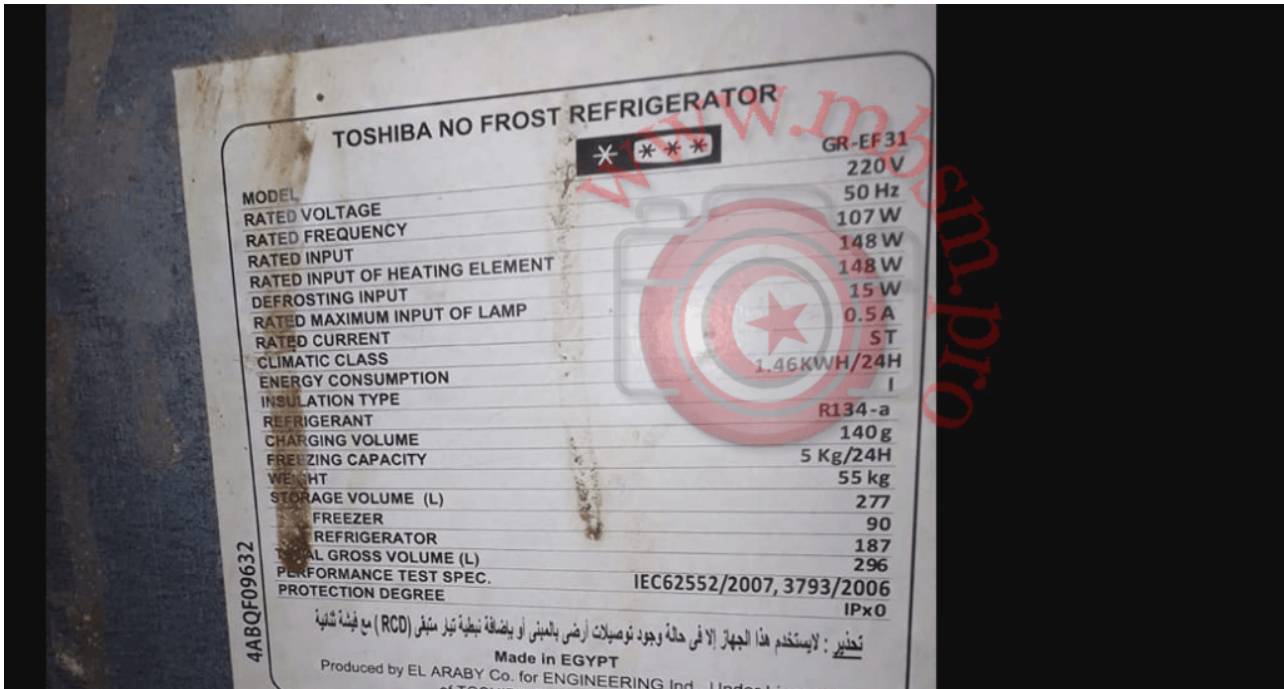

Private Picture Copyright : WWW.MBSM.PRO

Mbsm.pro, Toshiba, no frost, refrigerator, Gr-ef31