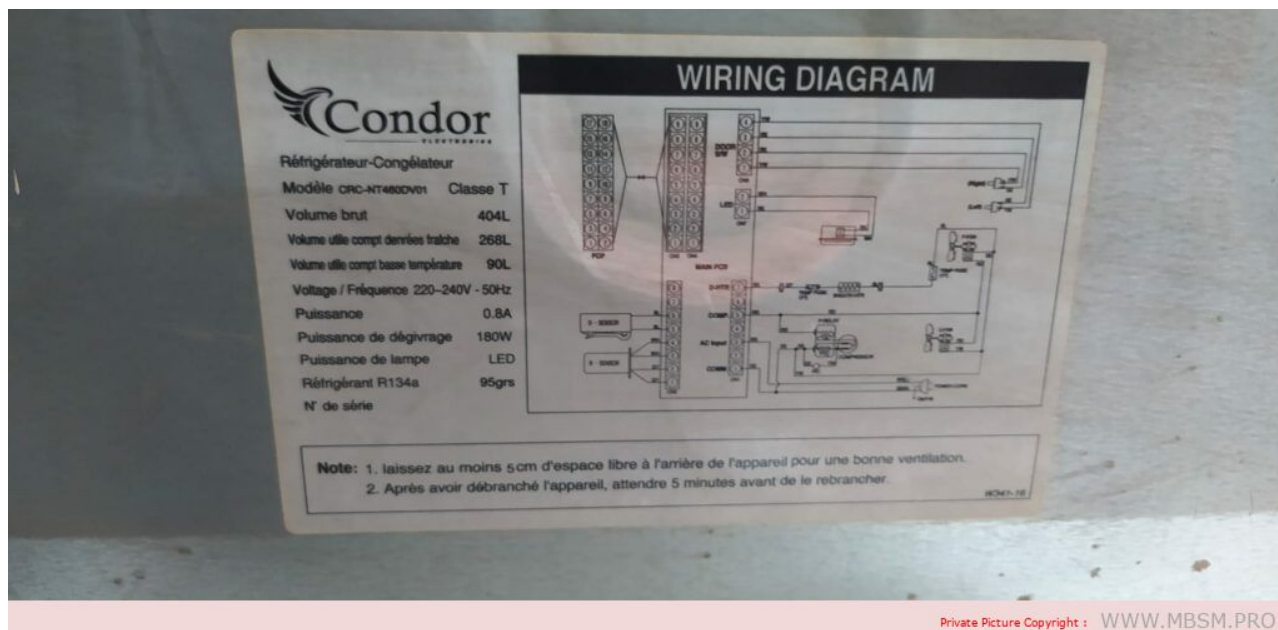

Mbsm.pro, Compressor, esd65a, 100 w, 1/8 hp, r600a

CRC-NT460DV01

written by Jamila | 22 March 2023

Mbsm.pro, Réfrigérateur, CRC-NT460DV01, Condor

**Mbsm.pro, Compressor, Lg,
bsa057nbmv, BLCD, Inverter,
serie BS, 540 L, ENIEM,
TN2000, Nofrost, r600a, 1/5**