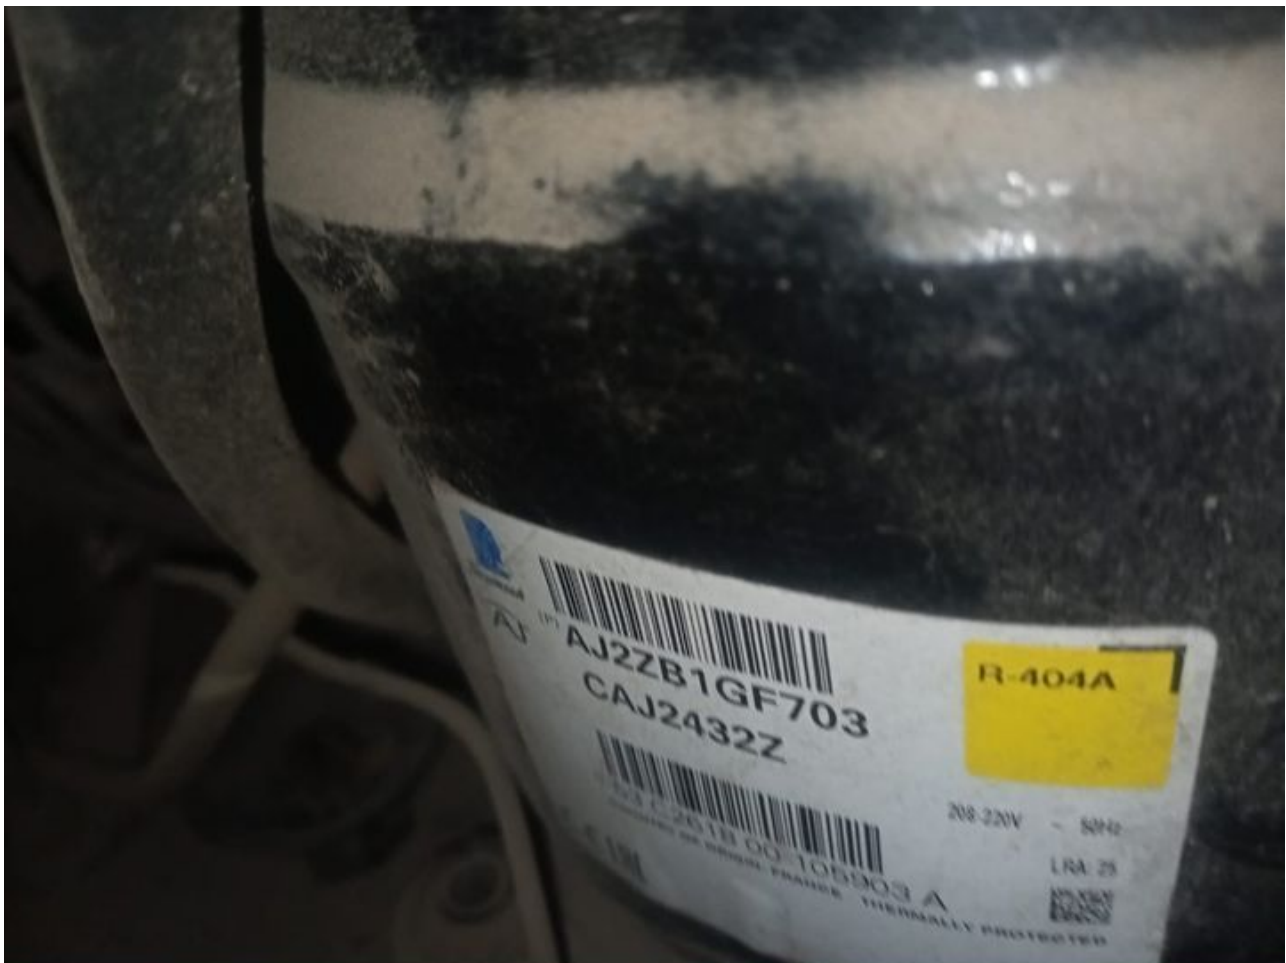

Mbsm.pro, Compressor, Danfoss, 1/3 hp, Lbp, NL9FT, 105G6838,
105G 6838

**Mbsm.pro, CAJ2432Z,
AJE2422ZHZ, 3/4 hp, Tecumseh,
Compressor, R404a, Lbp, 480
w, 18.3CM³**

written by Lilianne | 7 October 2023

Private Picture Copyright : WWW.MBSM.PRO