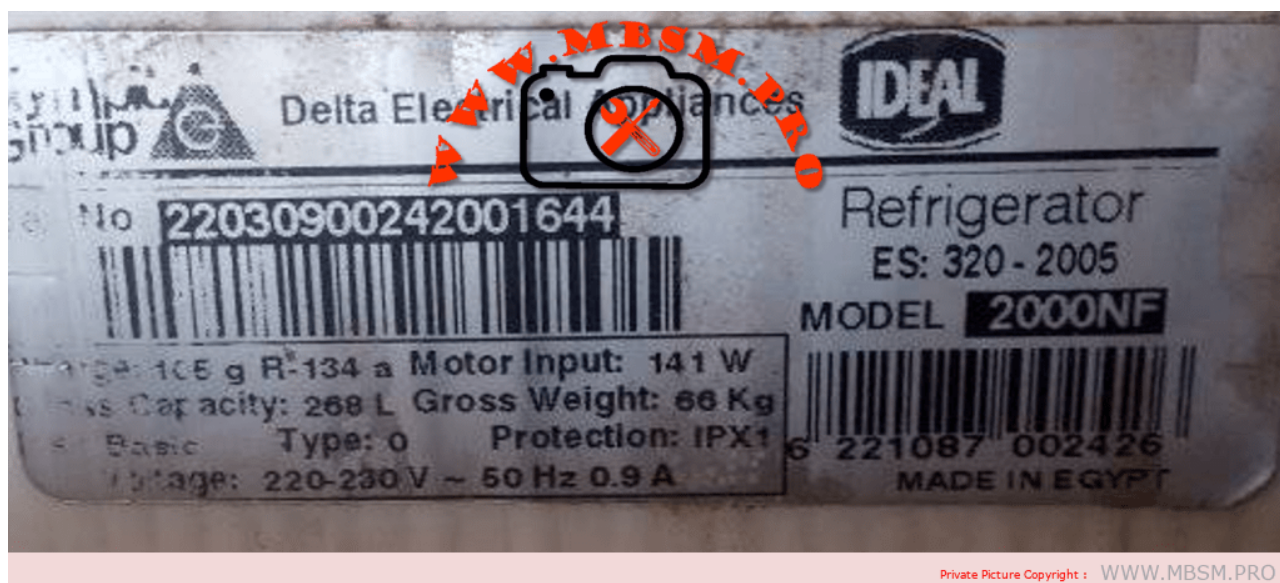

**Refrigerator, 268 L, 141 w,
Es:320-2005, 2000nf, made in
Egypt, Compressor, 1/5 hp,
G160tb, egm75af, r134a, 105 g**

written by Lilianne | 24 September 2023

Mbsm.pro, Ideal, Refrigerator, 268 L, 141 w, Es:320-2005,
2000nf, made in Egypt, Compressor, 1/5 hp, G160tb, egm75af,
r134a, 105 g

**Mbsm.pro, Panasonic,
ESZ100E14RAX, 1/5 hp,
freezing, Freezer, es215nf,**