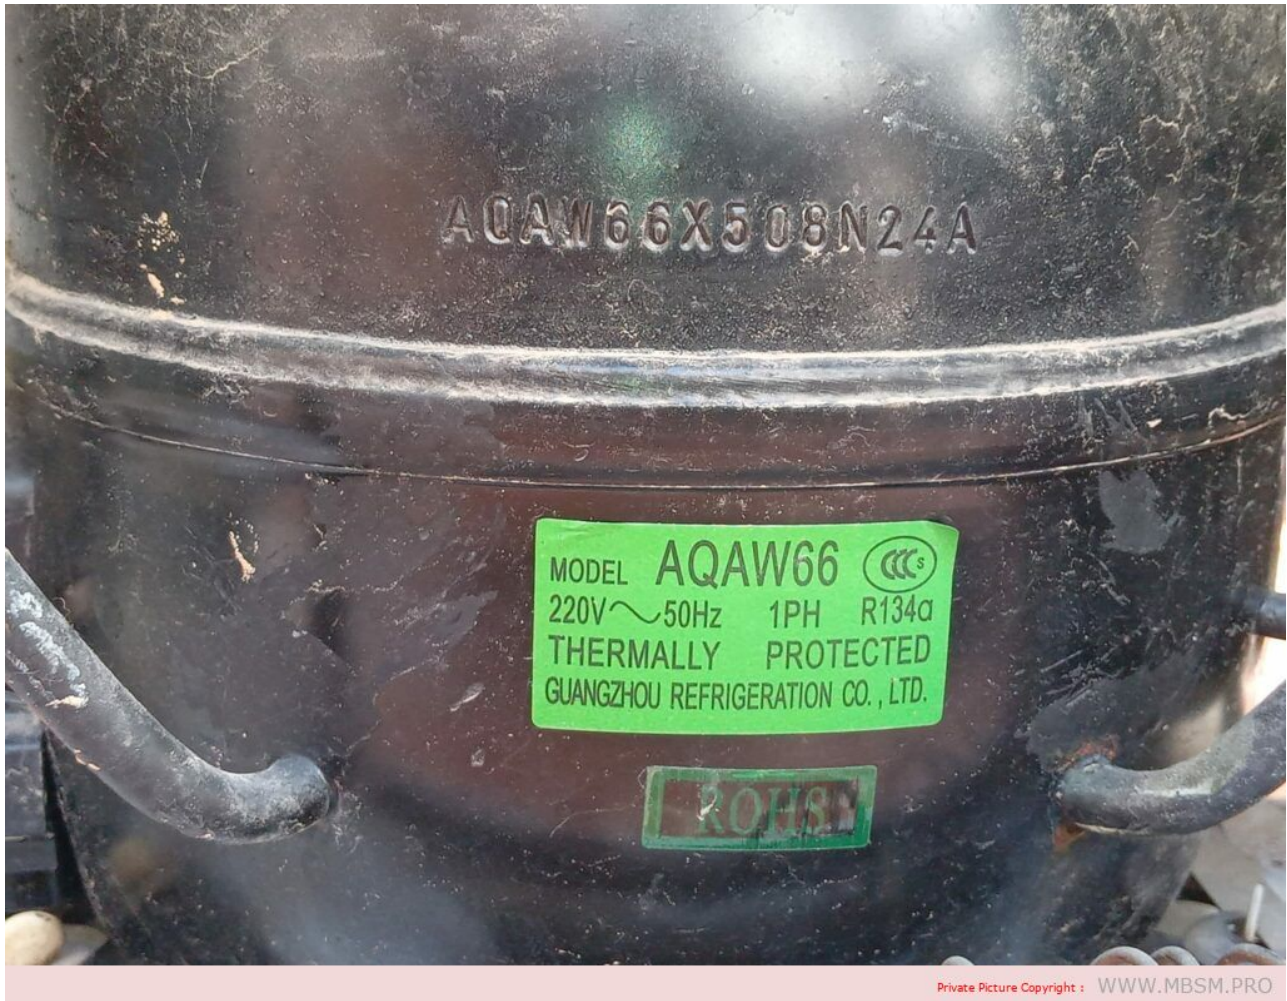

Mbsm.pro, Formule AMP, KW, KVA, HP pour les tensions AC et DC.

Mbsm.pro, Compressor, AQAW66X, r134a, FKD66ML, r600a, 1/5 hp, Freezer, Wanbao Refrigerator Compressor

written by mahdi miled | 26 December 2022