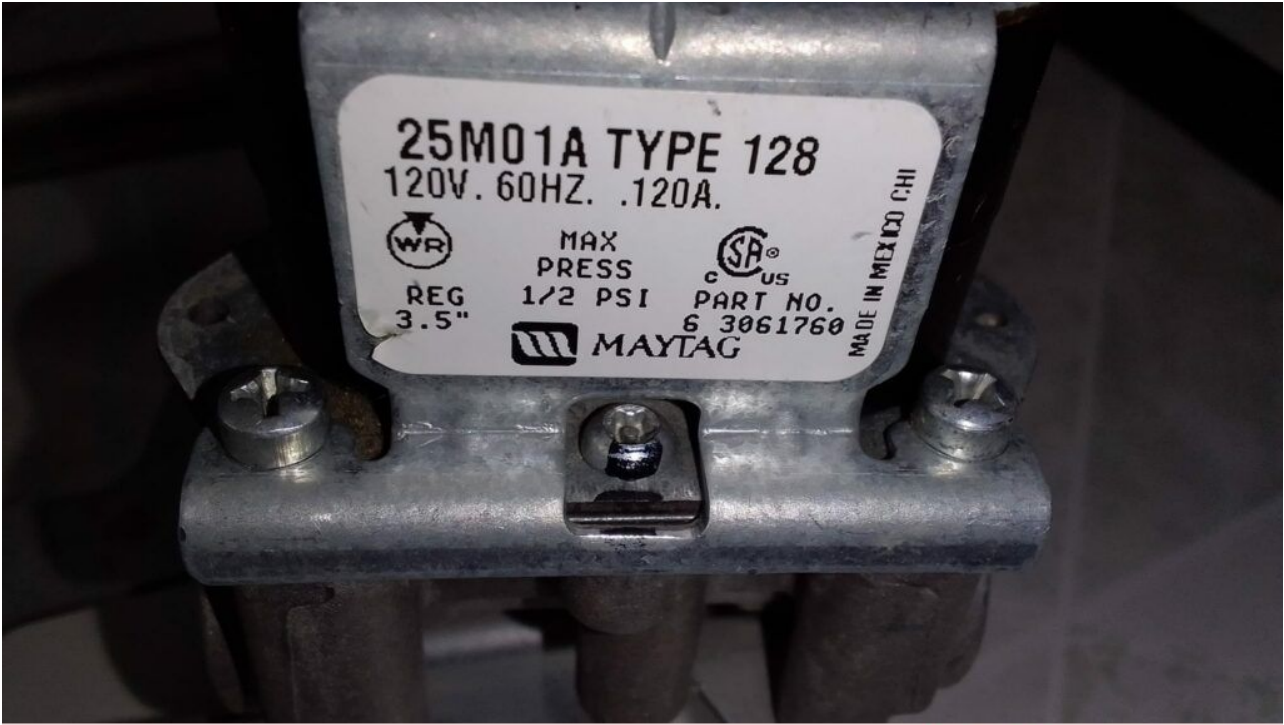

Mbsm.pro, Pictures, Whirlpool dryer valves, 25M01A-876

written by Lilianne | 21 September 2022

Private Picture Copyright : WWW.MBSM.PRO

Mbsm.pro, Pictures, Whirlpool dryer valves

Private Picture Copyright : WWW.MBSM.PRO