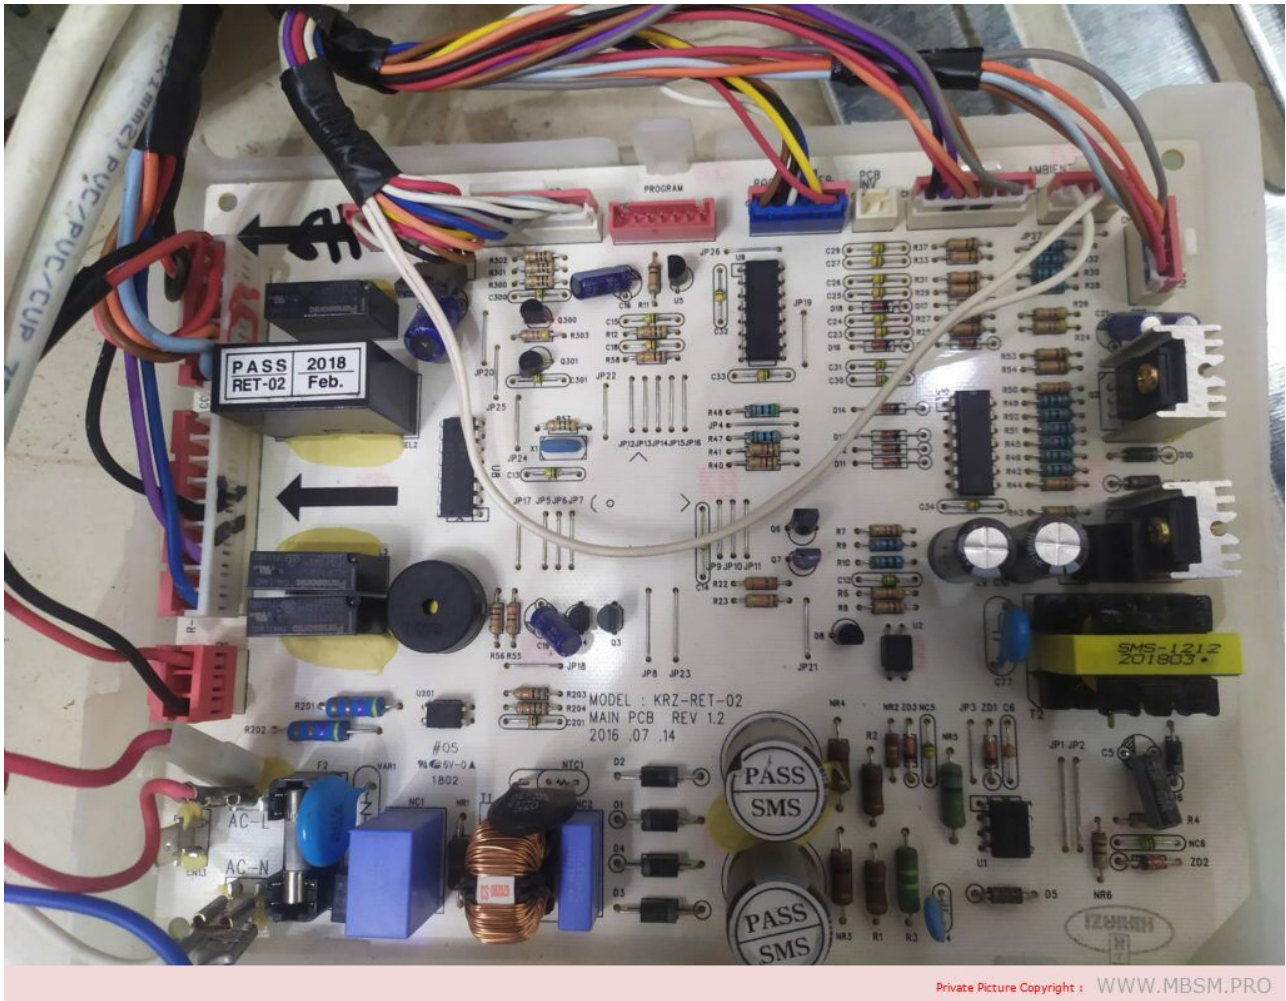

Mbsm.pro, KIRIAZI, KH690LN/15, (INVERTER), REFRIGERATOR, NO FROST, 690 L, 27 feet

Mbsm.pro, Pictures, Whirlpool dryer valves, 25M01A-876

written by Lilianne | 21 September 2022