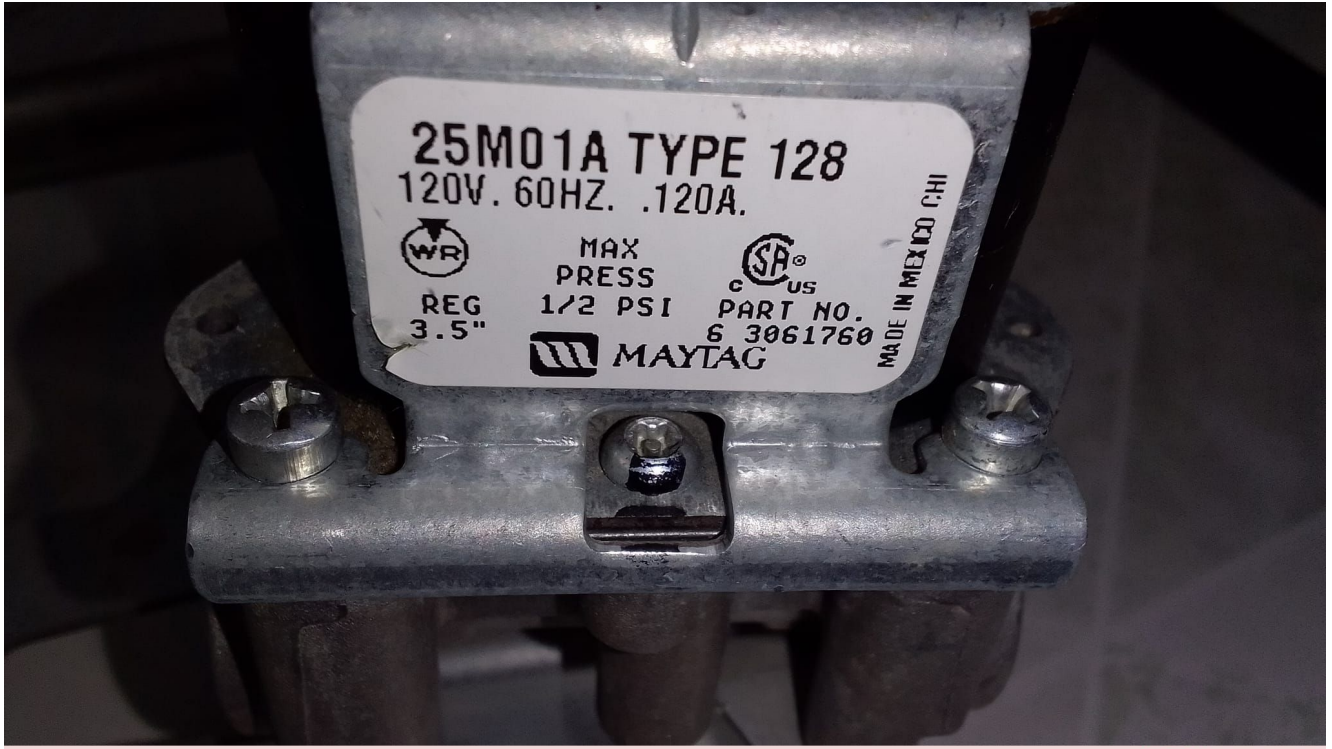

Picture Picture Copyright © WWW.MBSM.PRO

Mbsm.pro, Solutions, F0, Code, F0 Error, Gree, Mini Split, Air Conditioner

written by Lilianne | 21 September 2022