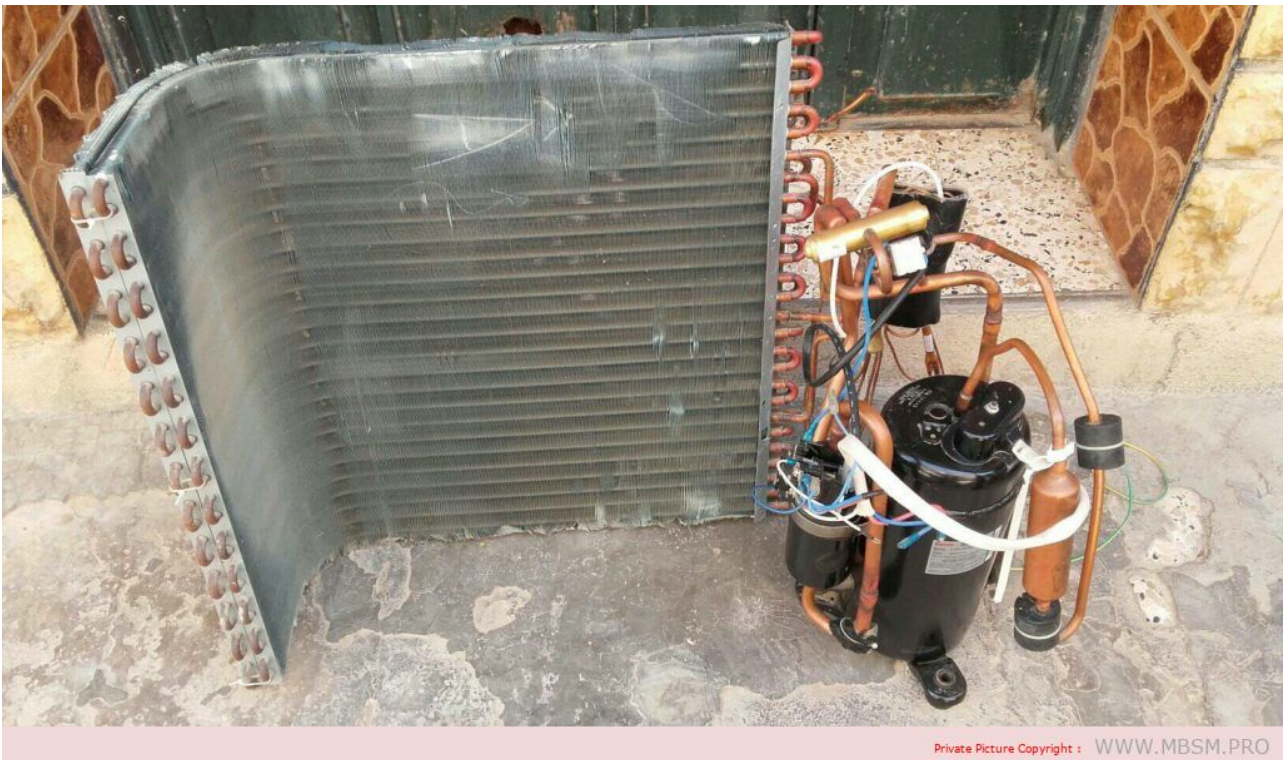

written by Lilianne | 21 September 2022

Mbsm.pro, Pictures, 4-door Sharp refrigerator card

Mbsm.pro, Air conditioner, Compressor, 24000 btu, 3RV416H2AAF, R-22, 220-240V, Sanyo

written by Lilianne | 21 September 2022