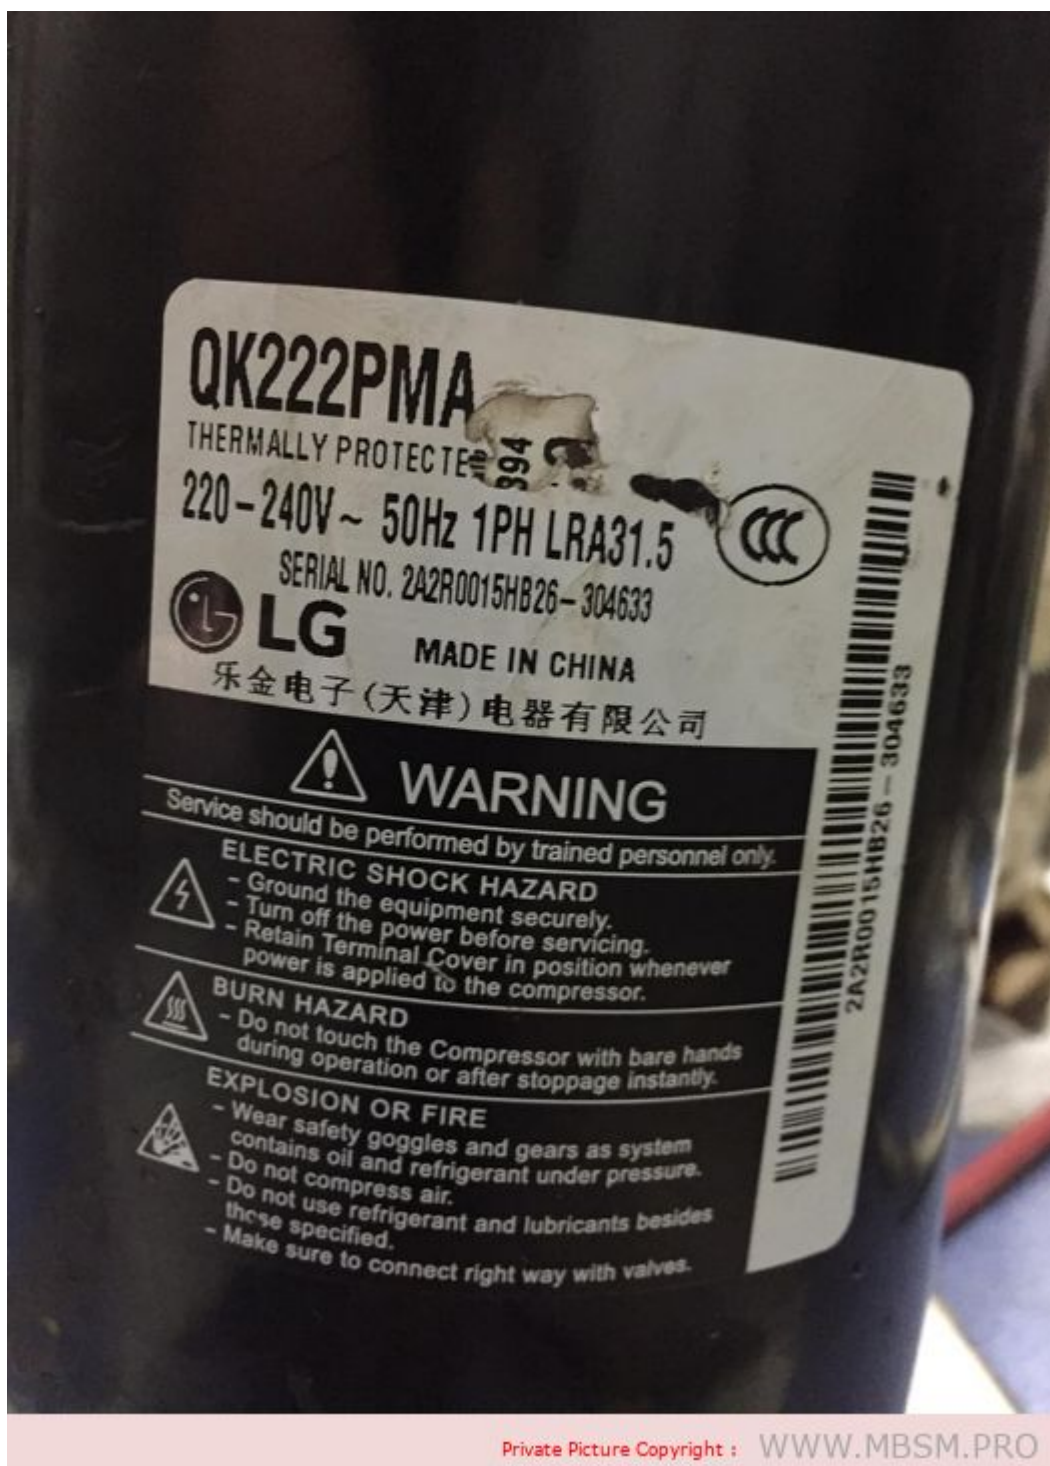

**Mbsm.pro, LG compressor, R22,
QK Series, QK222P, 1PH, 1.5
hp, 220/240V – 50Hz, 12000
btu, 1 Ton, Capacitor 35 mf**

written by Lilianne | 15 April 2023