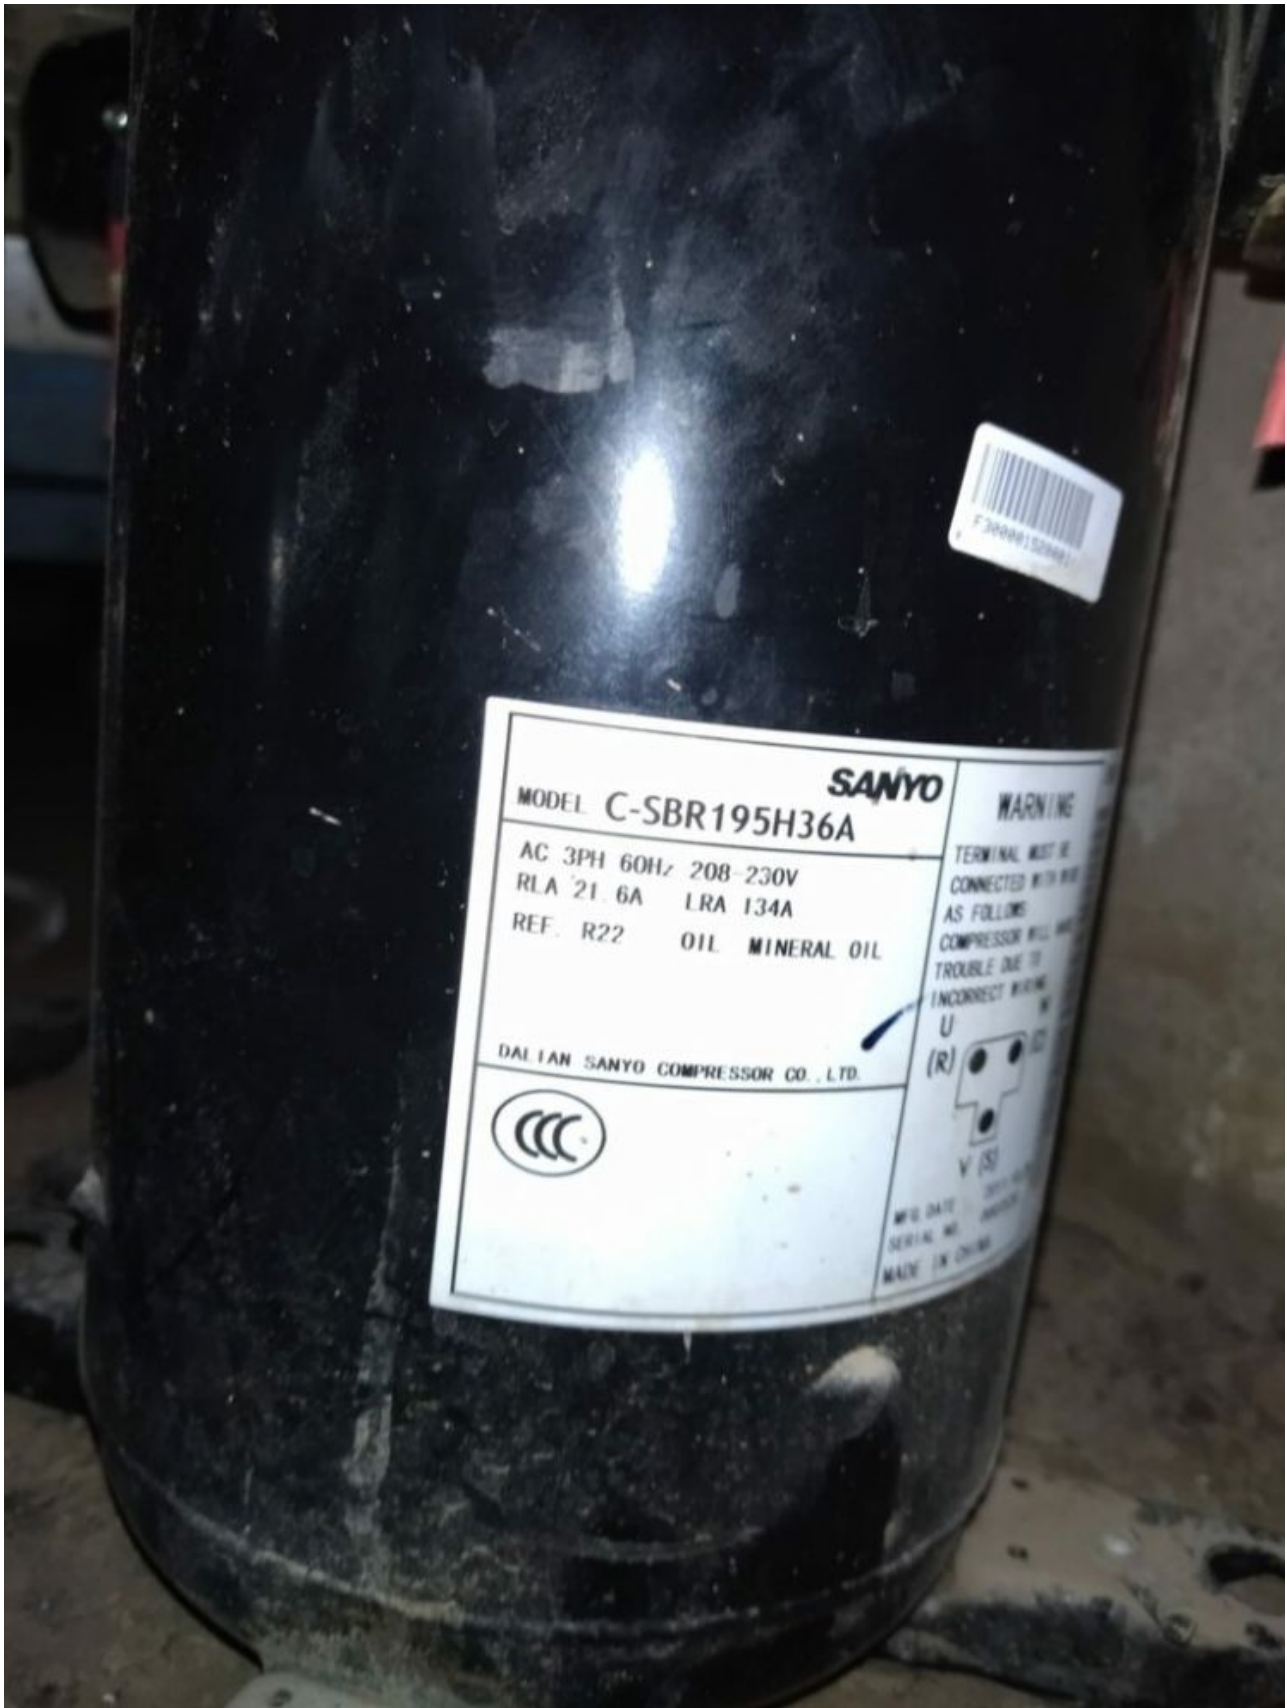

Private Picture Copyright : WWW.MBSM.PRO

Mbsm.pro, compressor, Scroll Sanyo, C-SB, C-SBR195H38A, 5.5 hp, 400 v, 3 ph