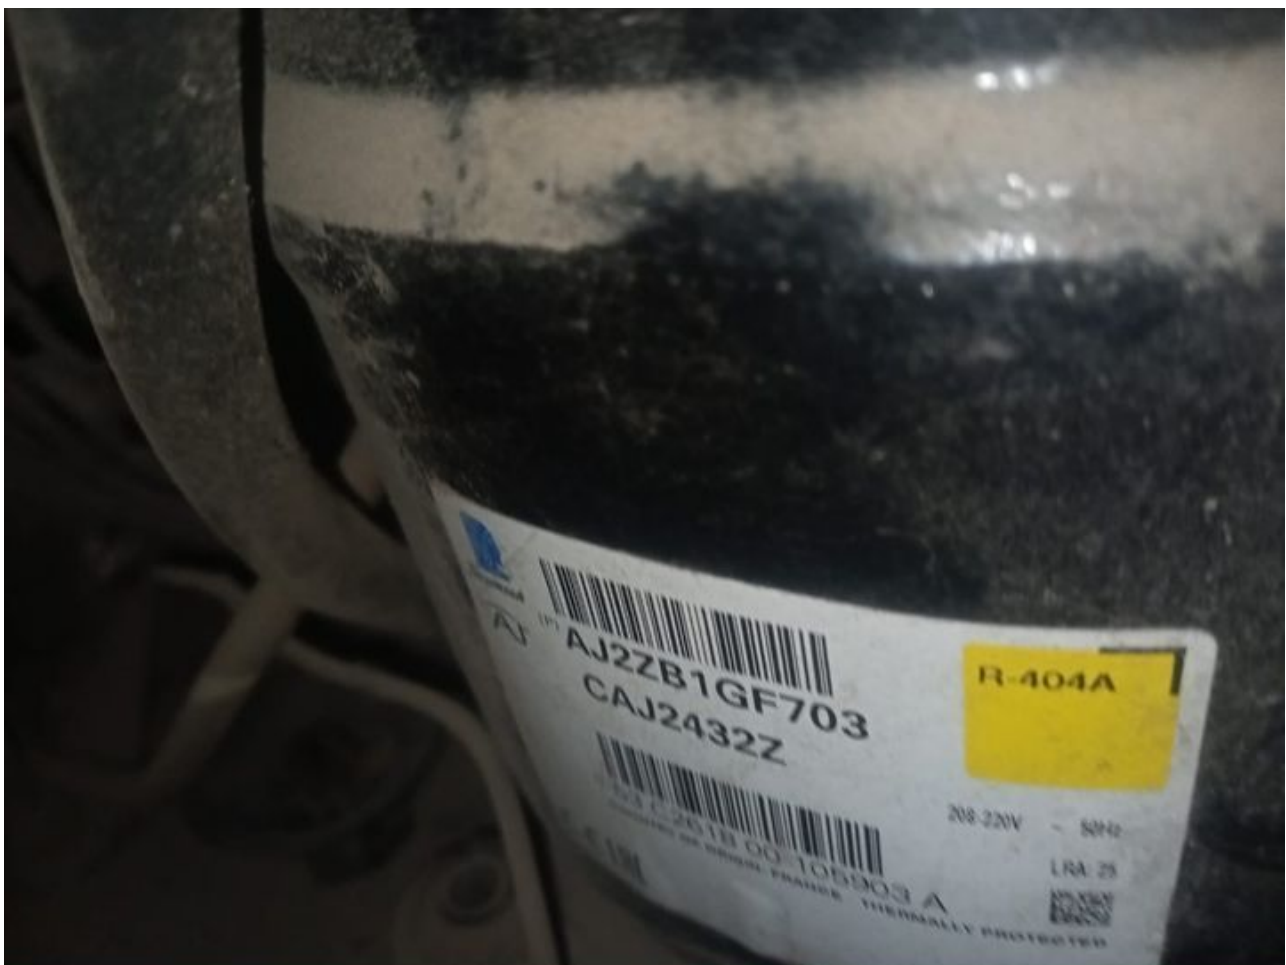

written by Lilianne | 7 October 2023

Private Picture Copyright : [WWW.MBSM.PRO](http://WWW.MBSM.PRO)

Mbsm.pro, CAJ2432Z, AJE2422ZH, 3/4 hp, Tecumseh, Compressor, R404a, Lbp, 480 w, 18.3CM<sup>3</sup>

---