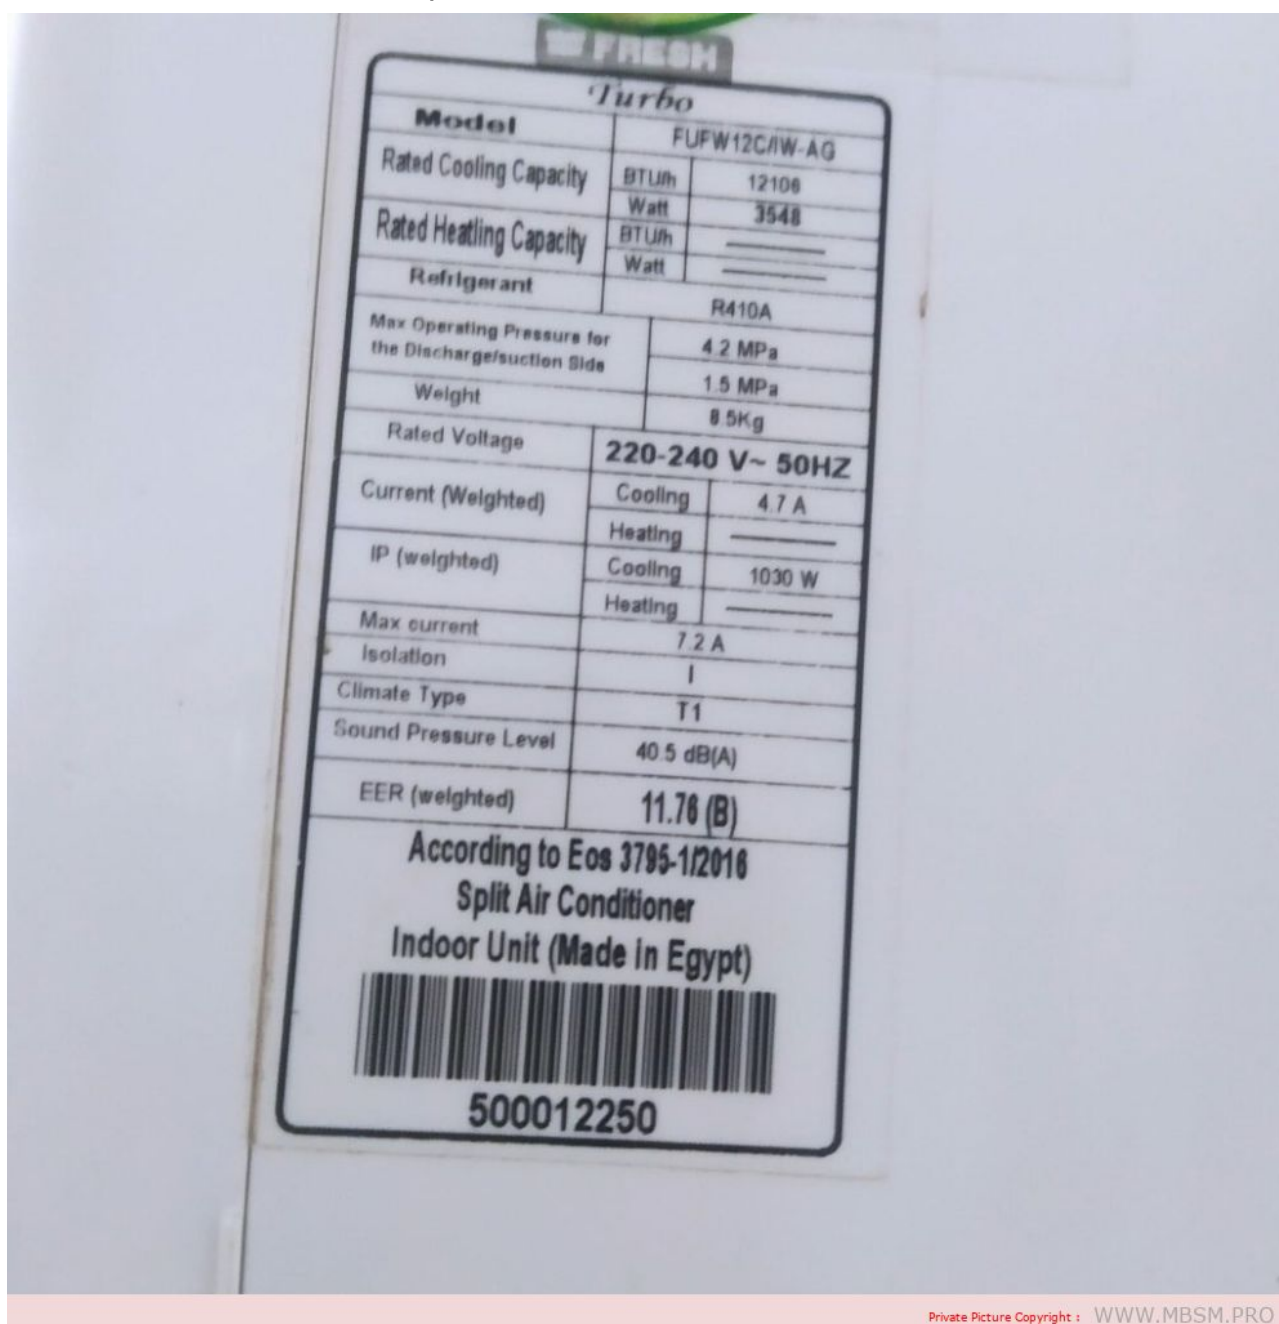

Mbsm.pro, Fufw12caw-ag, air conditioner, Fresh, turbo, Cooling, heating, 12000 Btu, 1.5 hp, 1 ton, r410a, 850 grams, 8 Bar, 115 psi

written by Lilianne | 23 August 2022

Private Picture Copyright : WWW.MBSM.PRO

Mbsm.pro, Fufw12caw-ag, air conditioner, Fresh, turbo,

Cooling, heating, 12000 Btu, 1.5 hp, 1 ton, r410a, 850 grams

**Mbsm.pro, Compressor,
D91c21rax5, 1/4 hp, Lbp, 230
w, R134a, 135 G,
refrigerator, Goldi, Nt1800,
no frost, 2 doors, 509 L,
replaced by GL99aa**