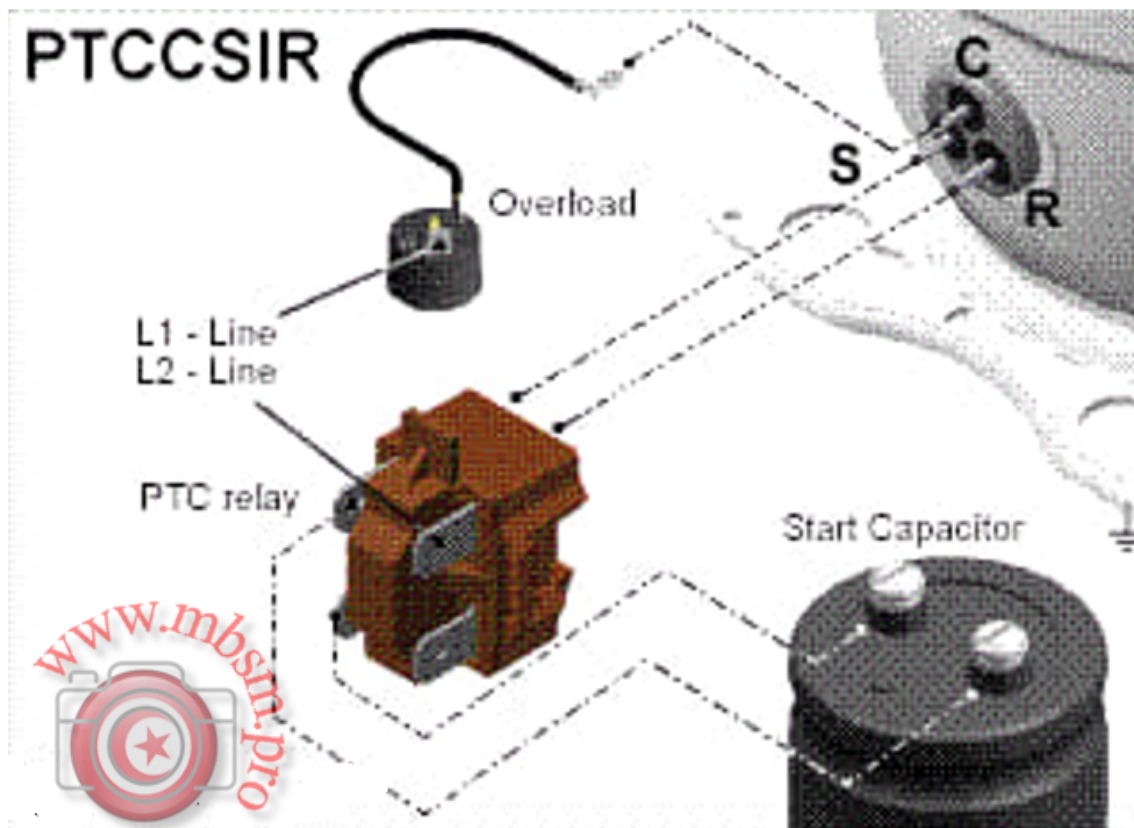

Mbsm.pro, Expertise, run Compressor , ptccir, With cappacitor 80 uf

written by Lilianne | 5 May 2022

Private Picture Copyright : WWW.MBSM.PRO

Mbsm.pro, Expertise, run Compressor , ptccir, With cappacitor 80 uf

Mbsm.pro, PDF, Air