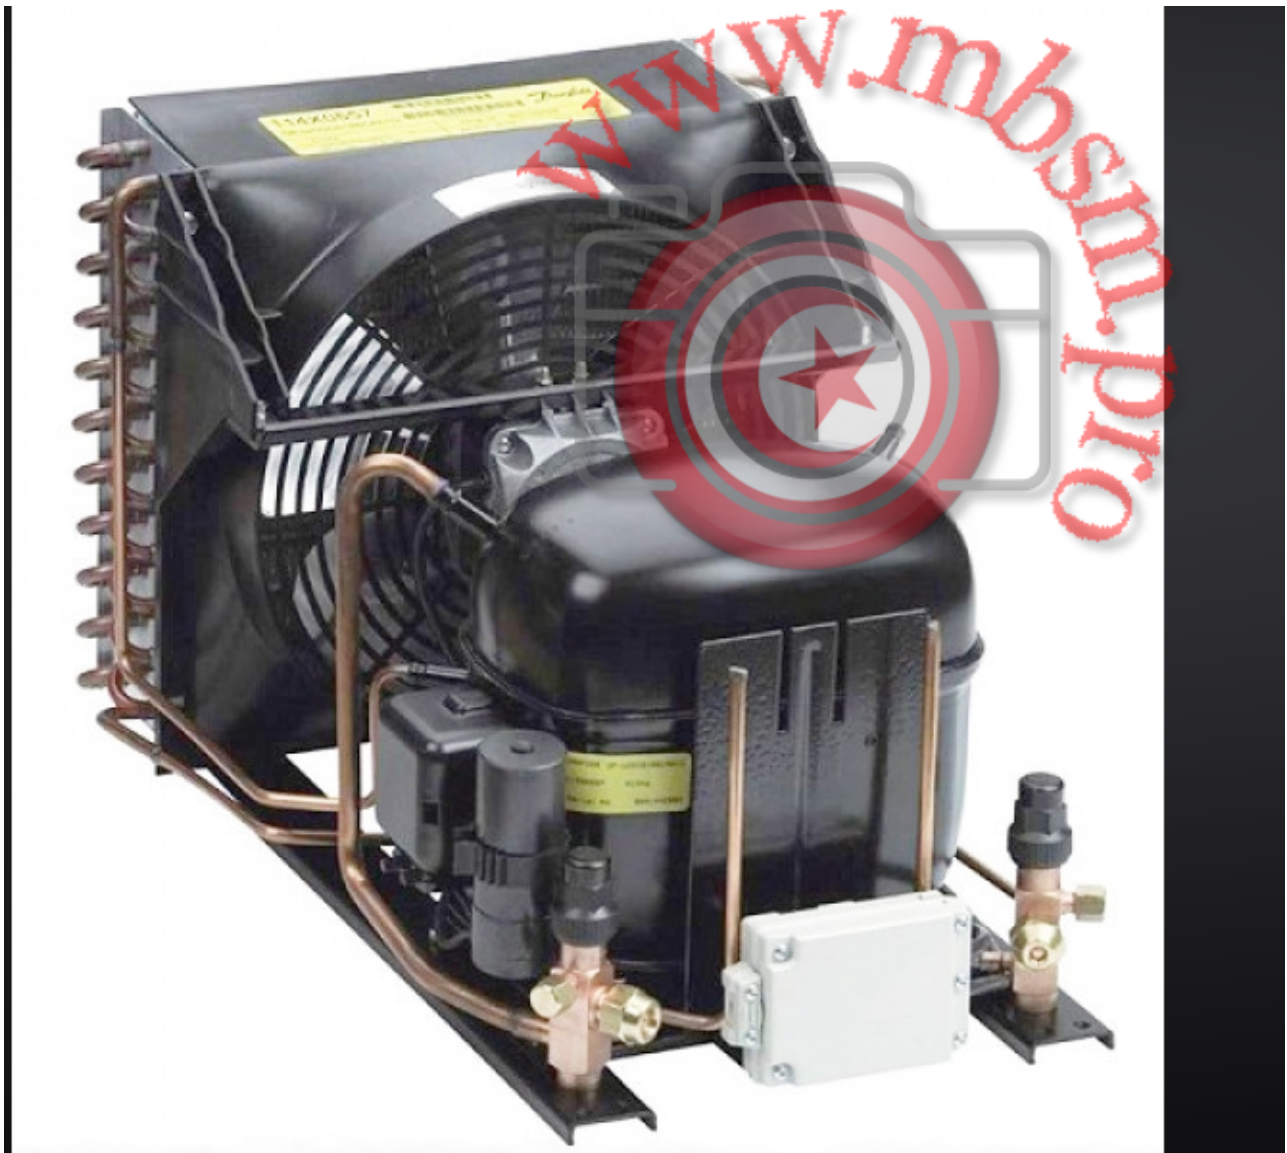

Mbsm.pro, Condensing unit, 114E2134, Compressor Danfoss TL3GXN0, COND.UNIT 220V, 1/8 hp, Mhbp, Hbp, r134a

written by Lilianne | 5 May 2022

Private Picture Copyright: WWW.MBSM.PRO

Mbsm.pro, Condensing unit, 114E2134, Compressor Danfoss TL3GXN0, COND.UNIT 220V, 1/8 hp, Mhbp, Hbp, r134a

Mbsm.pro, Compressor, awa5520exd, Tecumseh, 2 HP, 208-230V, 1 PH, 18,800 BTU, R22, Hermetic (Reciprocating) Compressor Replacement

written by Lilianne | 5 May 2022

Private Picture Copyright: WWW.MBSM.PRO

Mbsm.pro, Compressor, awa5520exd, Tecumseh, 2 HP, 208-230V, 1 PH, 18,800 BTU, R22, Hermetic (Reciprocating) Compressor Replacement

**Mbsm.pro, Hermetic,
Compressor, Tecumseh,
ACJ9480T, 5/8CV++ or 1/2 hp-
, Medium/High Back Pressure,
r22, capillarie 0.055, 1.5 m**

written by Lilianne | 5 May 2022

TOSOT AIR CONDITIONERS	
Model No.	TF-H366DAB3
Category	Floor Standing
Type	Indoor Unit
Series	Family
Phase	1ø
Voltage	220 - 240 V~
Frequency	50 Hz
AirFlow	1850 m ³ /h
Cooling Capacity	34000 Btu/h
Heating Capacity	36000 Btu/h
Cooling Current	15.5 A
Heating Current	15.0 A
Cooling Power Input	3470 W
Heating Power Input	3450 W
Rated Power	5400 W
Rated Current	25.0 A
Climate Type	T3
Net Weight	55 Kg
Refrigerant / Charge	R22 / 2.5 Kg
Moisture Protection	IP24
Manufacturing Date	2018.03
Made for TOSOT Air Conditioners, Made in China	
Distributed By :	
Al-Balsan Trading Co.Ltd	63229966790