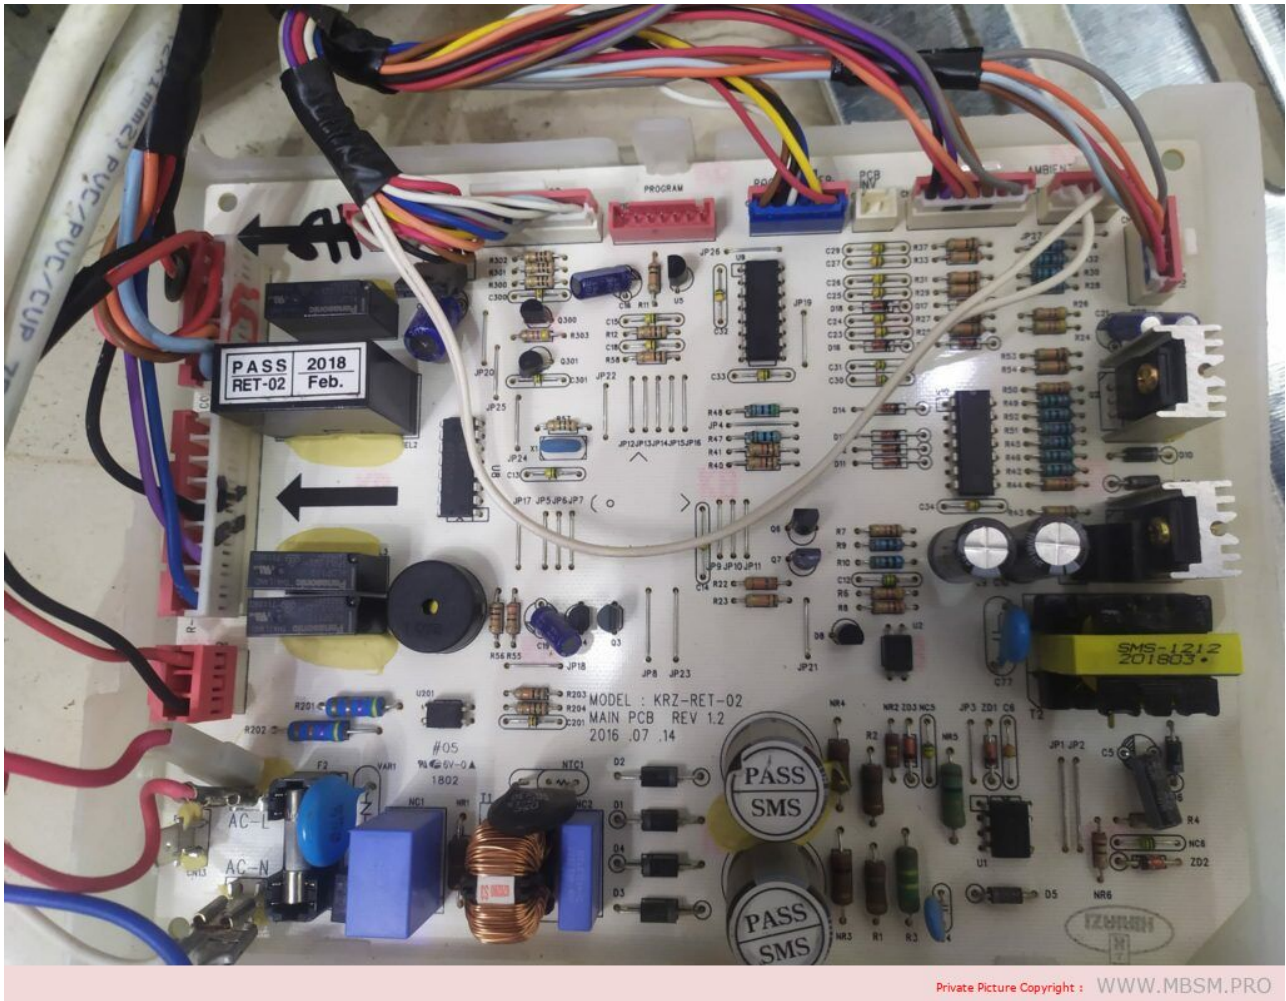

written by Lilianne | 21 September 2022

Mbsm.pro, KIRIAZI, KH690LN/15, (INVERTER), REFRIGERATOR, NO FROST, 690 L, 27 feet

Mbsm.pro, Pictures, Whirlpool dryer valves, 25M01A-876

written by Lilianne | 21 September 2022