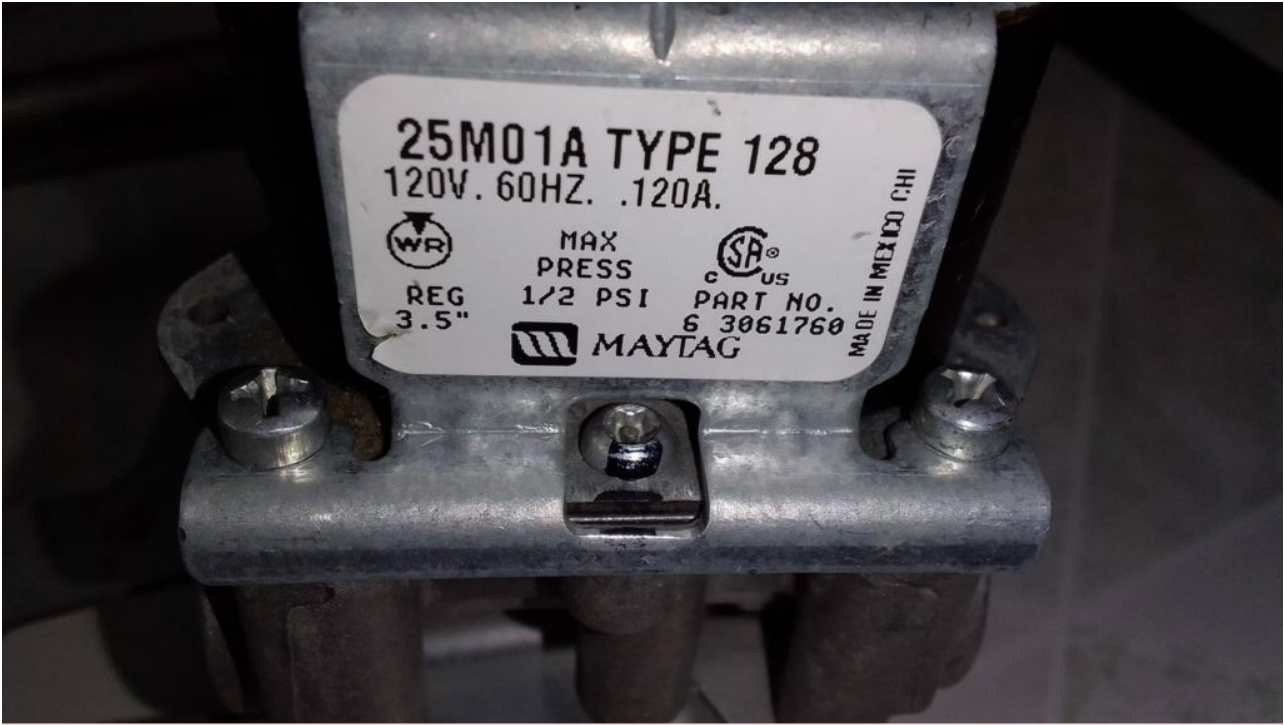

written by Lilianne | 21 September 2022

Mbsm.pro, KIRIAZI, KH690LN/15, (INVERTER), REFRIGERATOR, NO FROST, 690 L, 27 feet

Mbsm.pro, Pictures, Whirlpool dryer valves, 25M01A-876

written by Lilianne | 21 September 2022