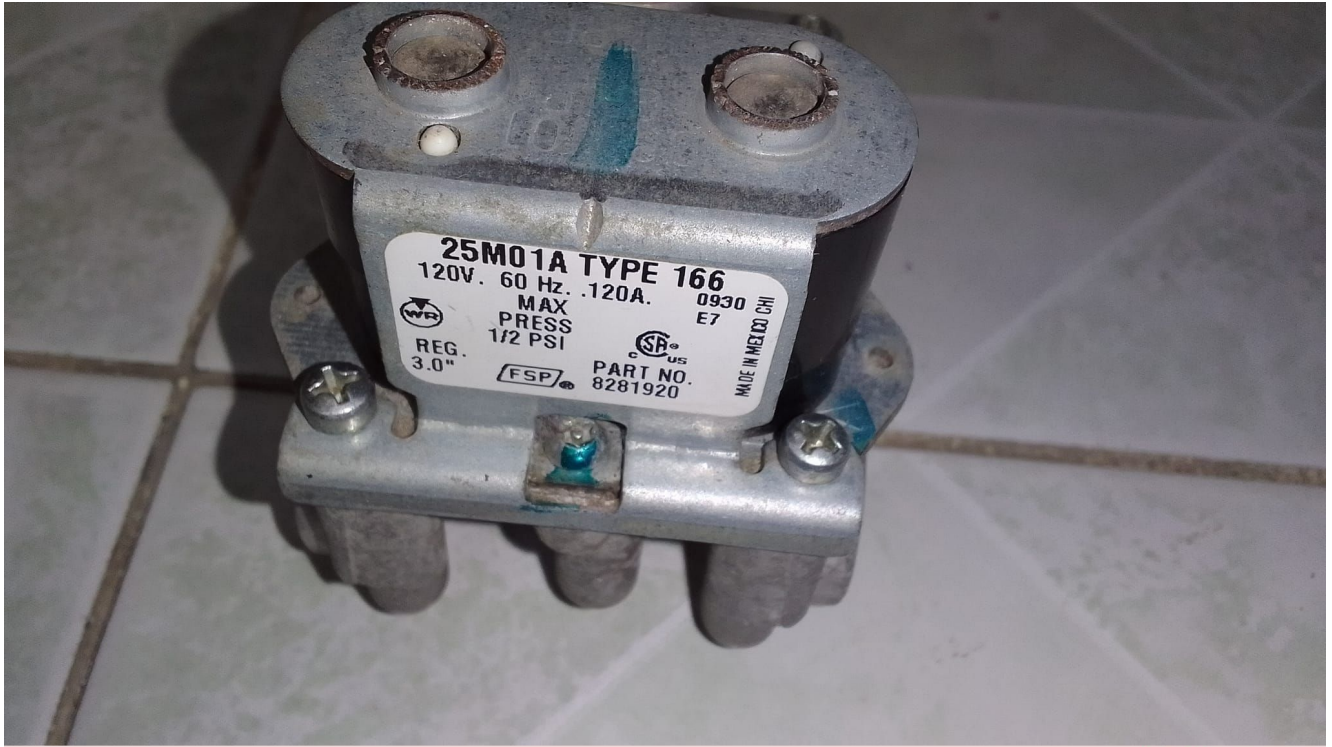

Private Picture Copyright : WWW.MBSM.PRO