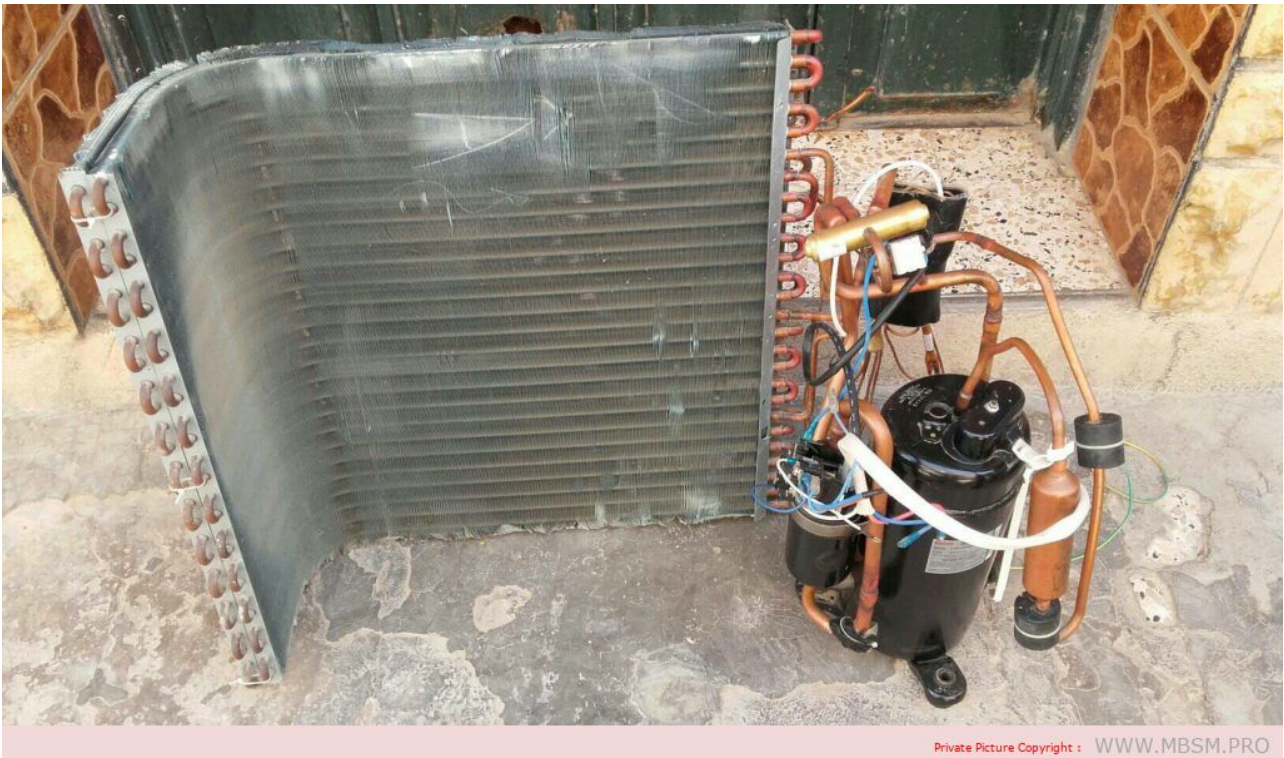

Mbsm.pro, Air conditioner, Compressor, 24000 btu, 3RV416H2AAF, R-22, 220-240V, Sanyo

written by Lilianne | 21 September 2022

Private Picture Copyright : WWW.MBSM.PRO

Mbsm.pro, Air conditioner, Compressor, 24000 btu, 3RV416H2AAF,
R-22, 220-240V, Sanyo