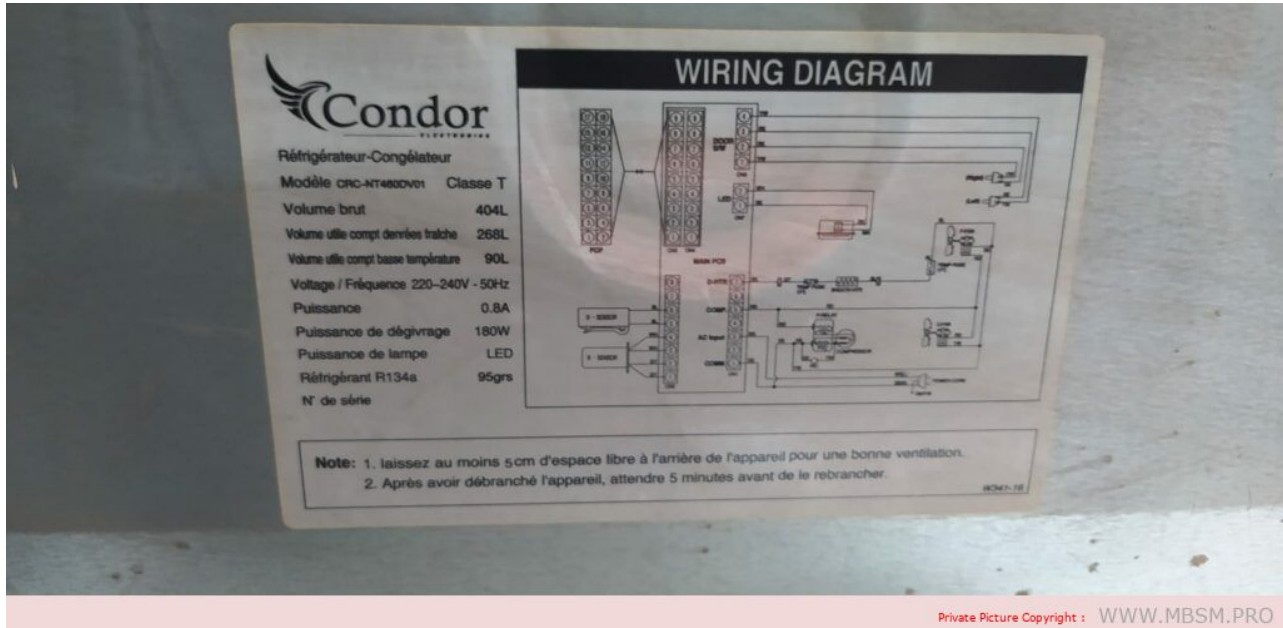

CRC-NT460DV01

Category: Refrigerator

written by Jamila | 22 March 2023

Mbsm.pro, Réfrigérateur, CRC-NT460DV01, Condor

Mbsm.pro, Compressor, Lg, bsa057nbmv, BLCD, Inverter, serie BS, 540 L, ENIEM, TN2000, Nofrost, r600a, 1/5 hp

Category: compressor

written by Jamila | 22 March 2023