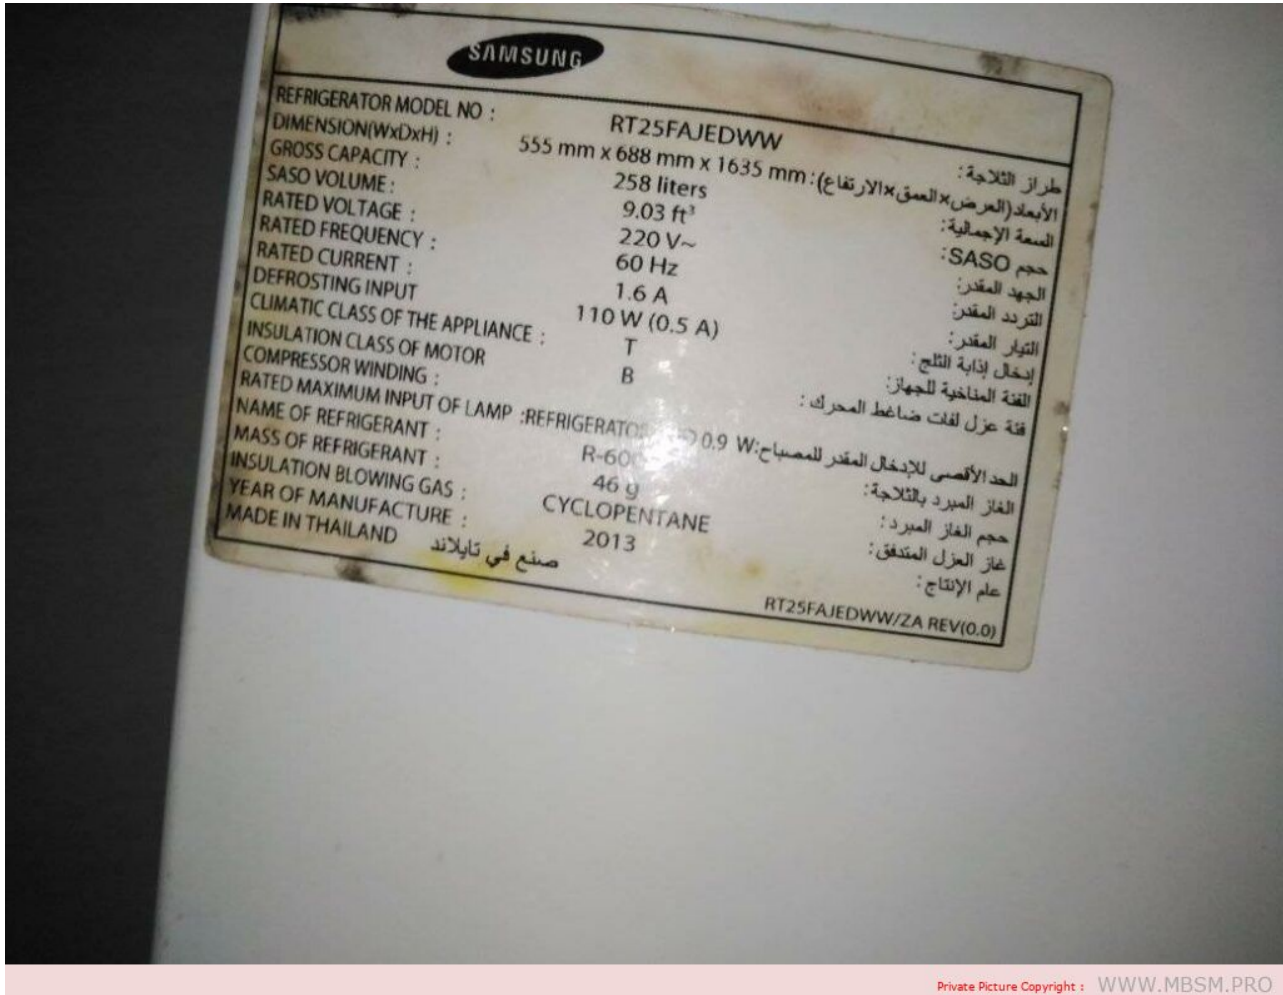

inverter, Compressor, BDC, 1/6 hp, 1bp, R600a, 46g, 220v

written by Lilianne | 9 September 2022

Private Picture Copyright : WWW.MBSM.PRO

Mbsm.pro, Refrigerator, RT25fajedww, 250 L, no frost, inverter, Compressor, BDC, 1/6 hp, 1bp, R600a, 46g, 220v

Mbsm.pro, Compressor,
FF8.5AT, 103U2860, 1/5 hp,