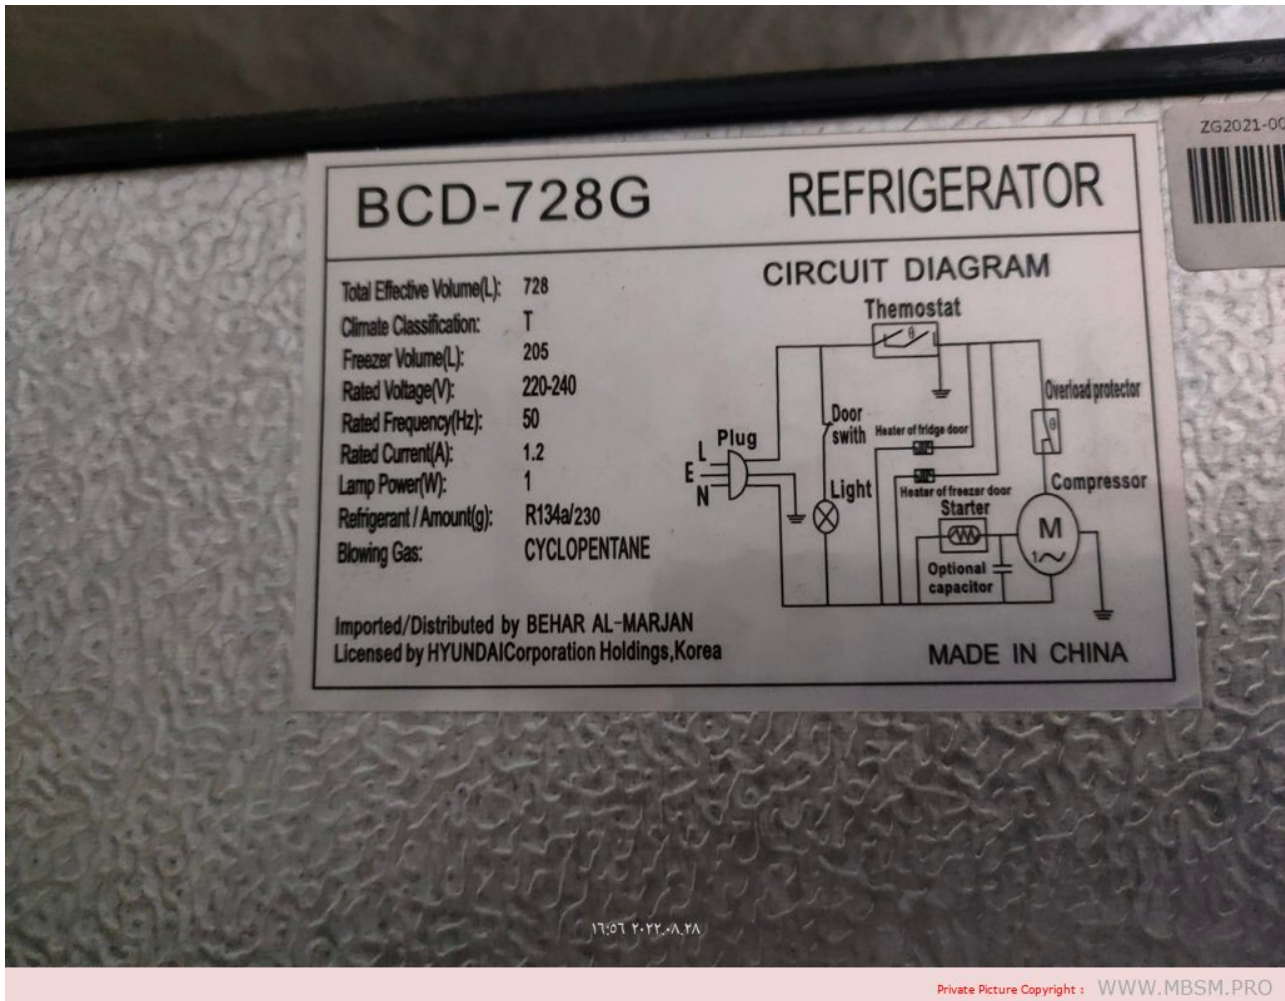

# BCD-728G

written by Lilianne | 3 September 2022

Mbsm.pro, Refrigerator, BCD-728G, 728 L, 4 Doors, Class T, Compressor, K270CZ1, 1/3++, DONPER, Dongbei , R134a, 230 G