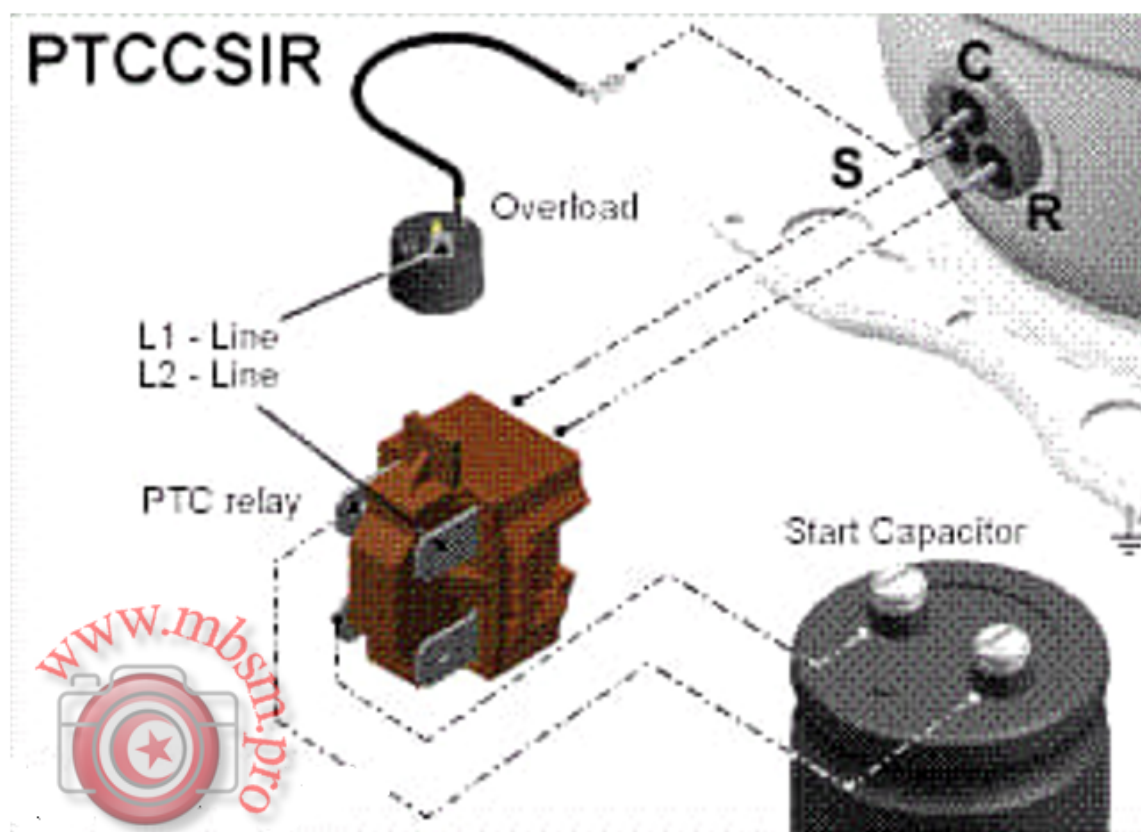

Mbsm.pro, Hermetic, Compressor, Tecumseh, CAJ9480T, 5 / 8CV++ or 1/2 hp , Medium/High Back Pressure, r22, capillarie 0.044,

---

Mbsm.pro, Expertise, run Compressor , ptccir, With cappacitor 80 uf

written by Lilianne | 5 May 2022

Private Picture Copyright : WWW.MBSM.PRO

Mbsm.pro, Expertise, run Compressor , ptccir, With cappacitor 80 uf