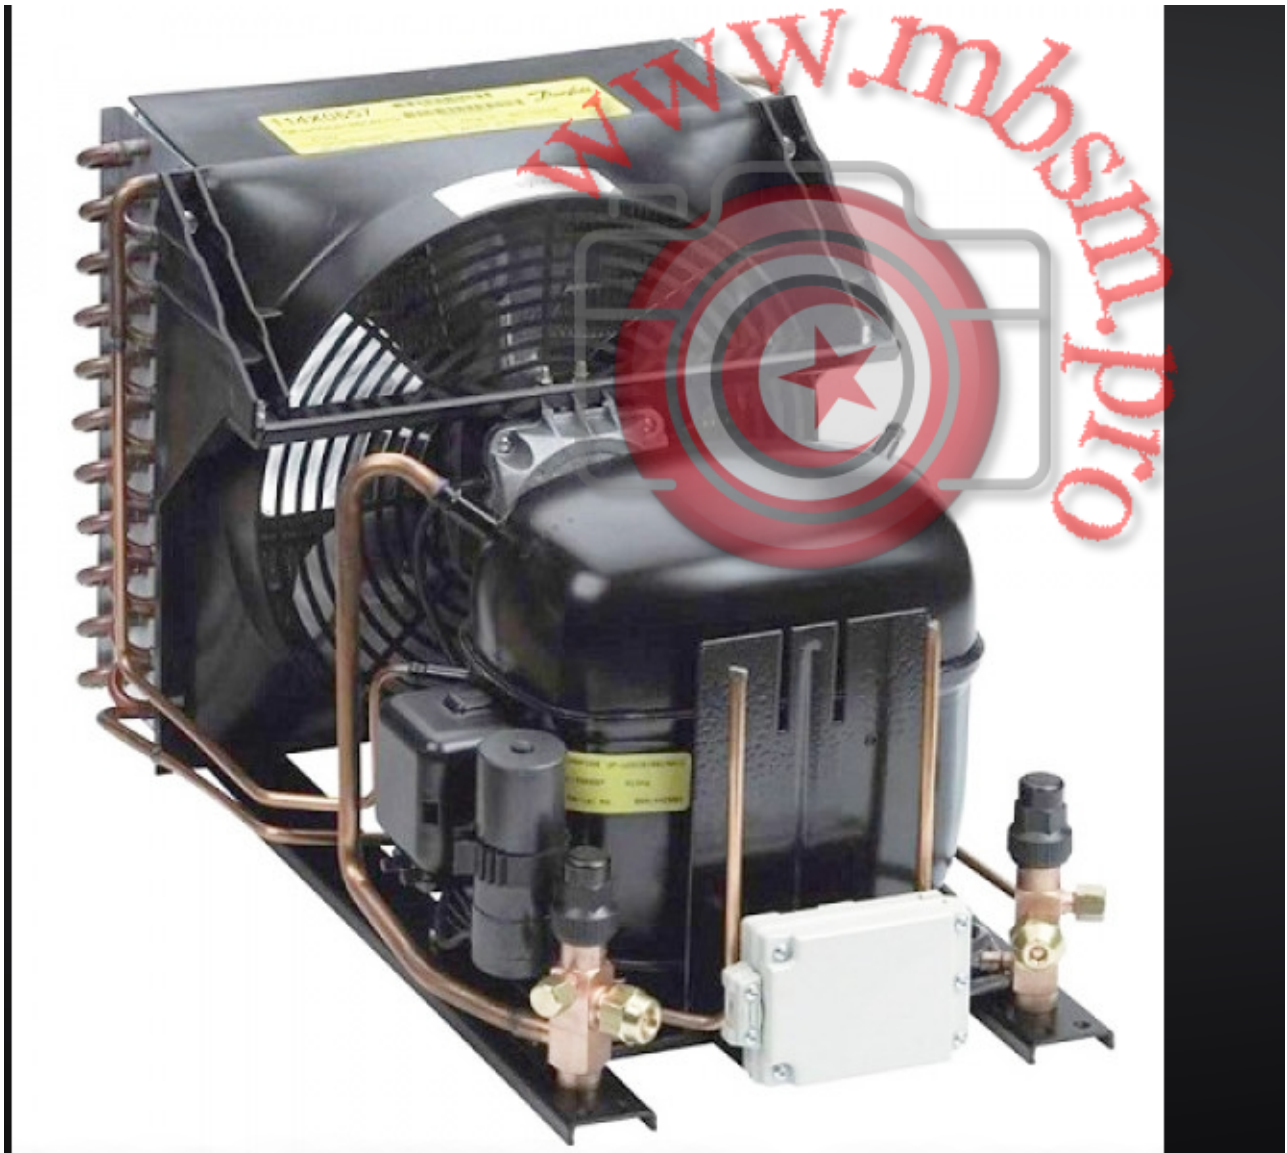

Mbsm.pro, compressor, PW12.0B, 1/4 hp, 182 w, R600a LBP Series

written by Lilianne | 5 May 2022

Private Picture Copyright : WWW.MBSM.PRO

Mbsm.pro, compressor, PW12.0B, 1/4 hp, 182 w, R600a LBP Series

Mbsm.pro, Condensing unit,

114E2134, Compressor Danfoss TL3GXN0, COND.UNIT 220V, 1/8 hp, Mhbp, Hbp, r134a

written by Lilianne | 5 May 2022

Private Picture Copyright: WWW.MBSM.PRO

Mbsm.pro, Condensing unit, 114E2134, Compressor Danfoss
TL3GXN0, COND.UNIT 220V, 1/8 hp, Mhbp, Hbp, r134a

Mbsm.pro, Compressor, awa5520exd, Tecumseh, 2 HP, 208-230V, 1 PH, 18,800 BTU, R22, Hermetic (Reciprocating) Compressor Replacement

written by Lilianne | 5 May 2022

Mbsm.pro, Compressor, awa5520exd, Tecumseh, 2 HP, 208-230V, 1 PH, 18,800 BTU, R22, Hermetic (Reciprocating) Compressor Replacement

**Mbsm.pro, PDF, Air
conditioner, TF-H366DAB3,
TOSOT, T3, 34000 BTU/h, 3
Ton, 4 HP, 1 PH, R22 , 2.5
kG, 220 v, 15.5 A**

written by Lilianne | 5 May 2022

TOSOT AIR CONDITIONERS

Model No.	TF-H366DAB3
Category	Floor Standing
Type	Indoor Unit
Series	Family
Phase	1ø
Voltage	220 - 240 V~
Frequency	50 Hz
AirFlow	1850 m ³ /h
Cooling Capacity	34000 Btu/h
Heating Capacity	36000 Btu/h
Cooling Current	15.5 A
Heating Current	15.0 A
Cooling Power Input	3470 W
Heating Power Input	3450 W
Rated Power	5400 W
Rated Current	25.0 A
Climate Type	T3
Net Weight	55 Kg
Refrigerant / Charge	R22 / 2.5 Kg
Moisture Protection	IP24
Manufacturing Date	2018.03