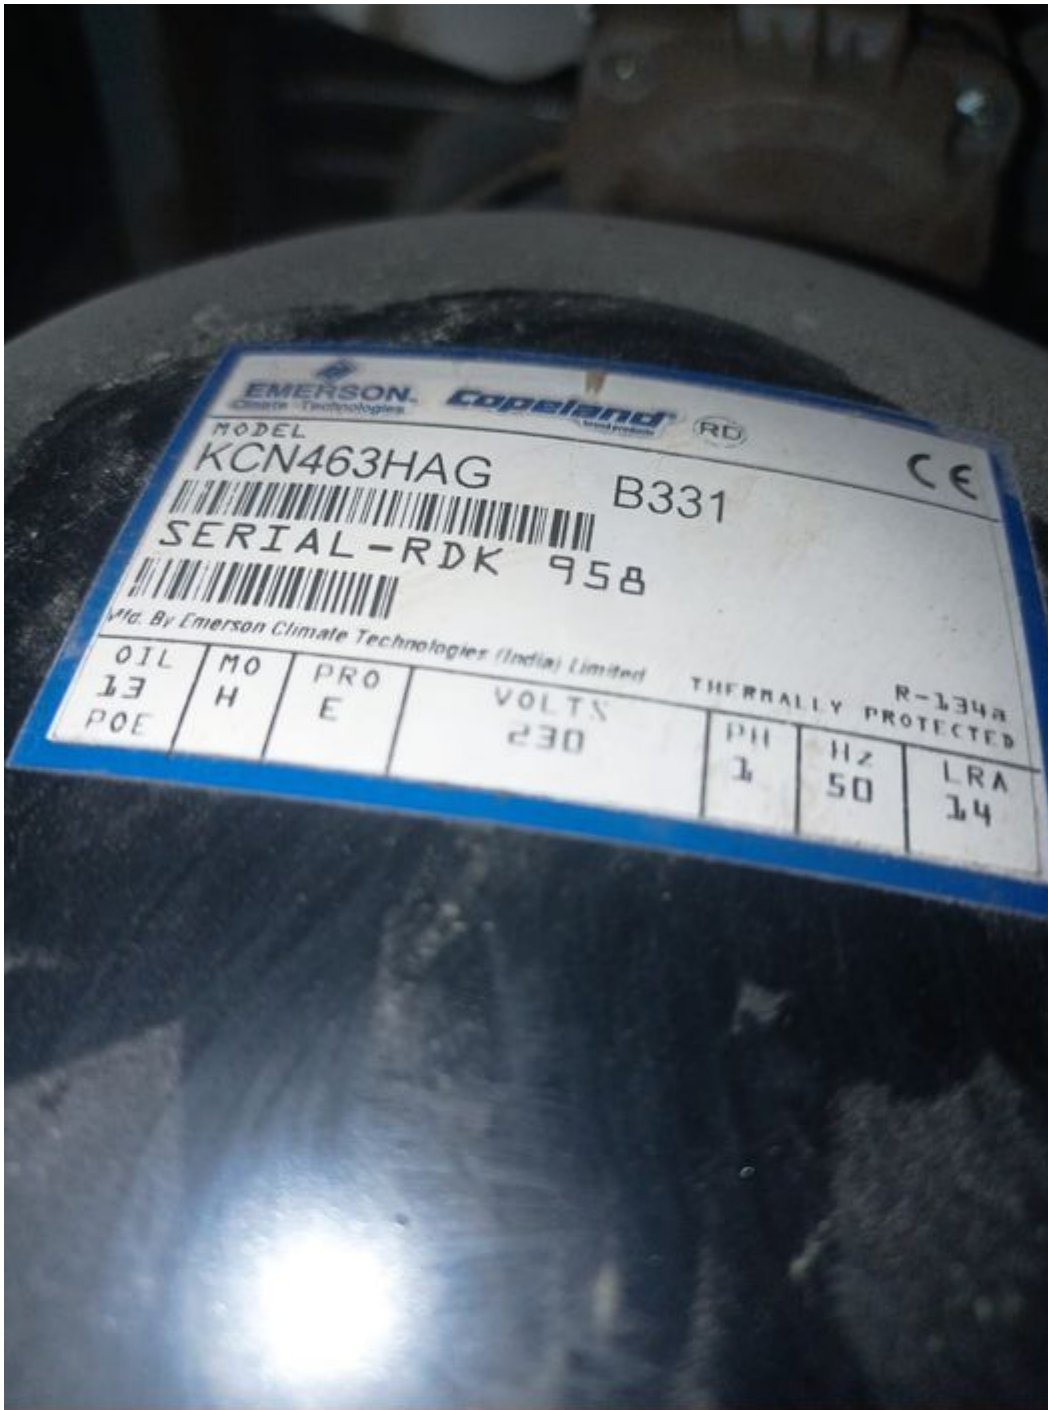

Private Picture Copyright : WWW.MBSM.PRO

Mbsm.pro, Compressor, kcn463hag, COPELAND, R134A, 0.5HP, 1538W