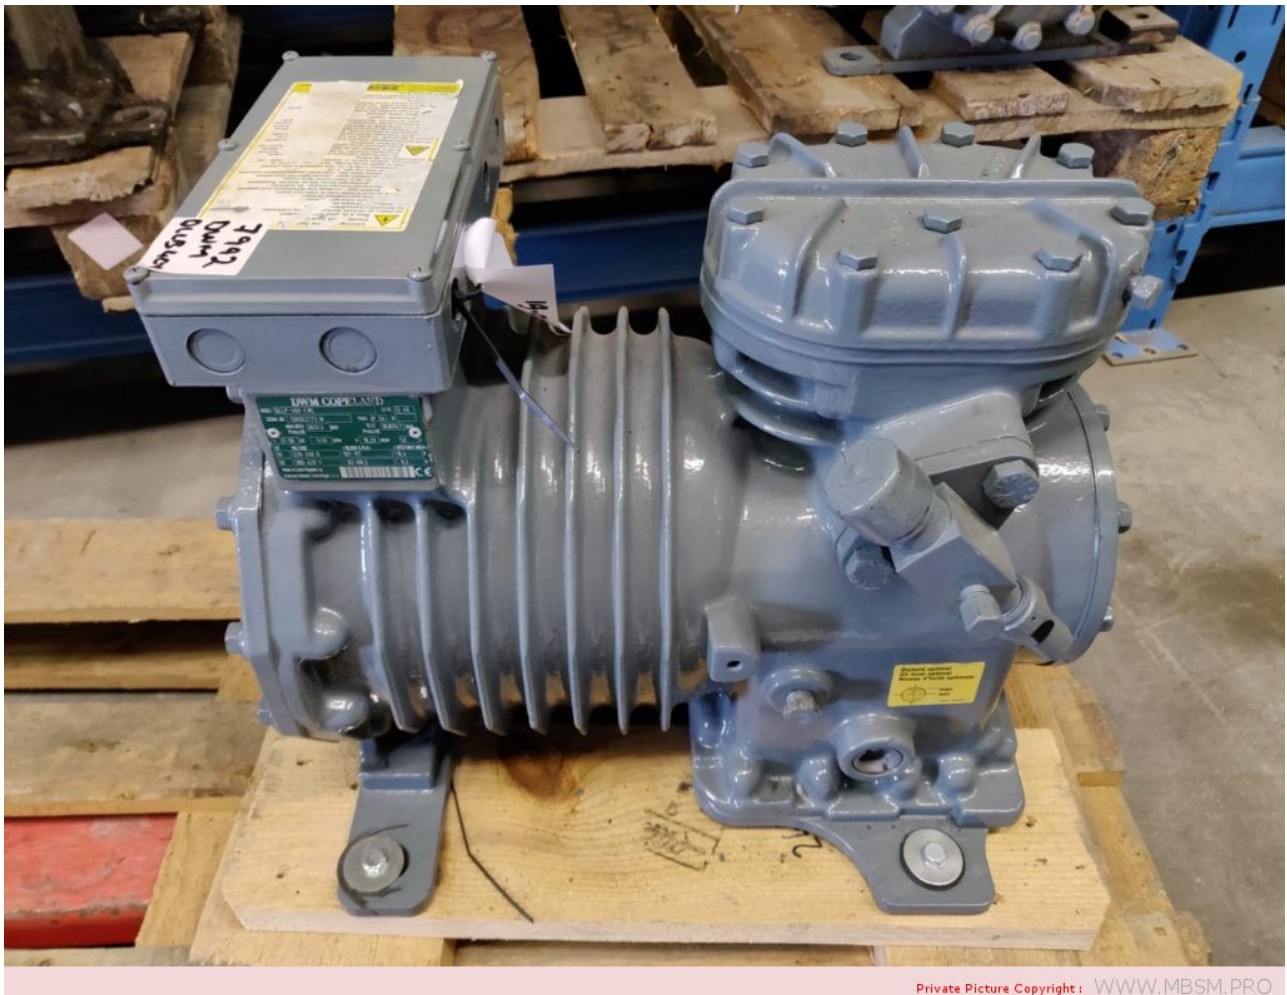

Mbsm.pro, Compressor, DLLP-40X, DLLP-40X-EWL, DWM, Copeland, Semi-Hermetic Compressor, 4 Hp, R507, 400V /3PH/ 50hz

written by Lilianne | 22 March 2022

Private Picture Copyright: WWW.MBSM.PRO

Mbsm.pro, Compressor, DLLP-40X, DLLP-40X-EWL, DWM, Copeland,
Semi-Hermetic Compressor, 4 Hp, R507, 400V /3PH/ 50hz