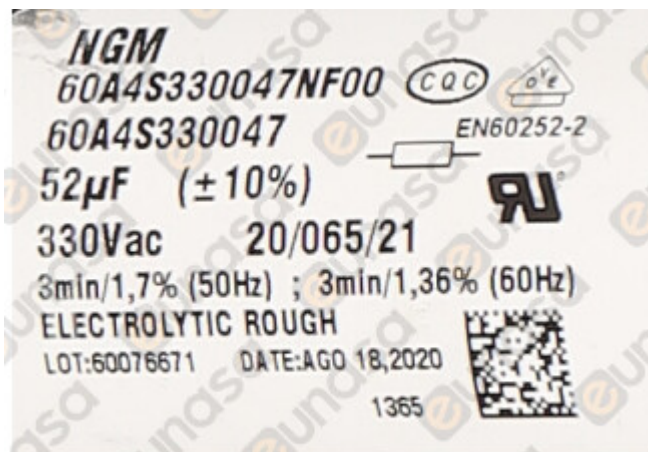

Private Picture Copyright : WWW.MBSM.PRO