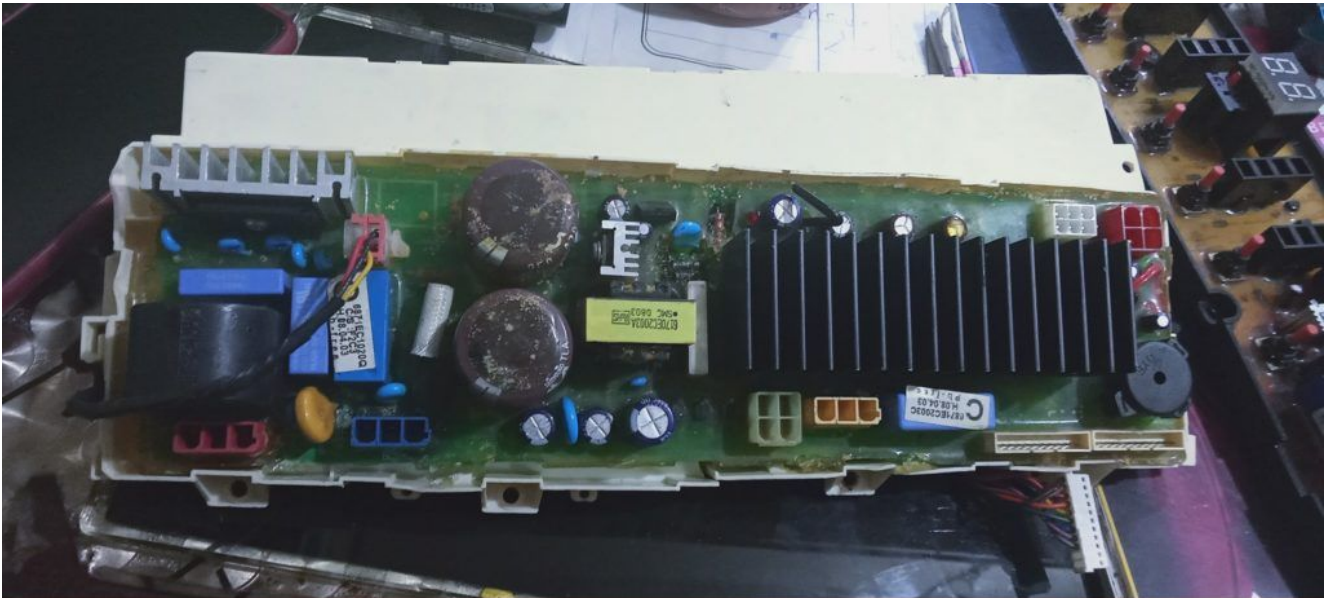

Private Picture Copyright: WWW.MBSM.PRO