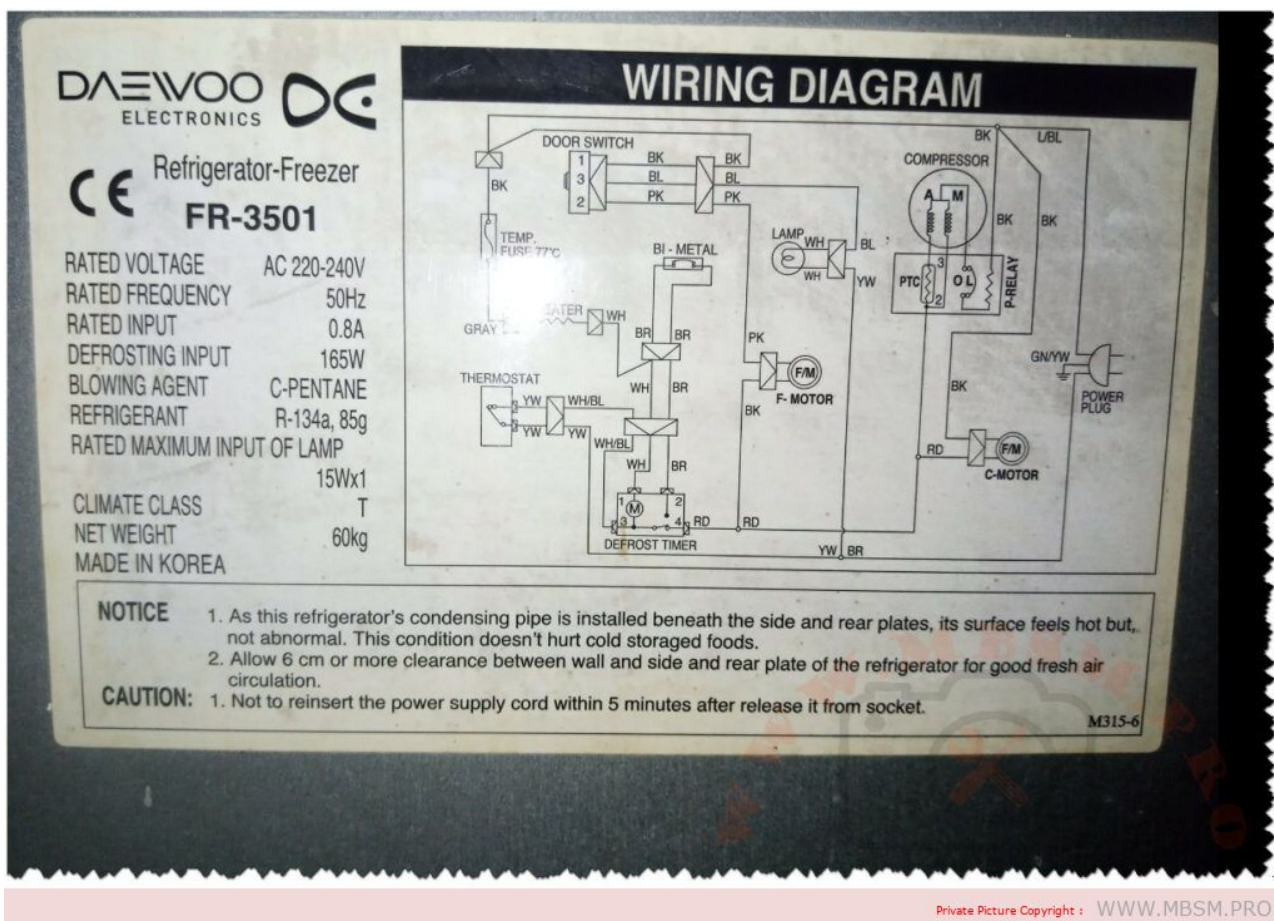

Mbsm.pro, DAEWOO, Refrigerator-Freezer, 350 l, FR-3501, AC 220-240V, 0.8 a, 165 w, compressor, 1/5 hp, R-134a, 85g, HSL25YE-5, 1bp, R-134a, 85g

written by Lilianne | 8 February 2024

Mbsm.pro, DAEWOO, Refrigerator-Freezer, 350 l, FR-3501, AC 220-240V, 0.8 a, 165 w, compressor, 1/5 hp, R-134a, 85g, HSL25YE-5, 1bp, R-134a, 85g