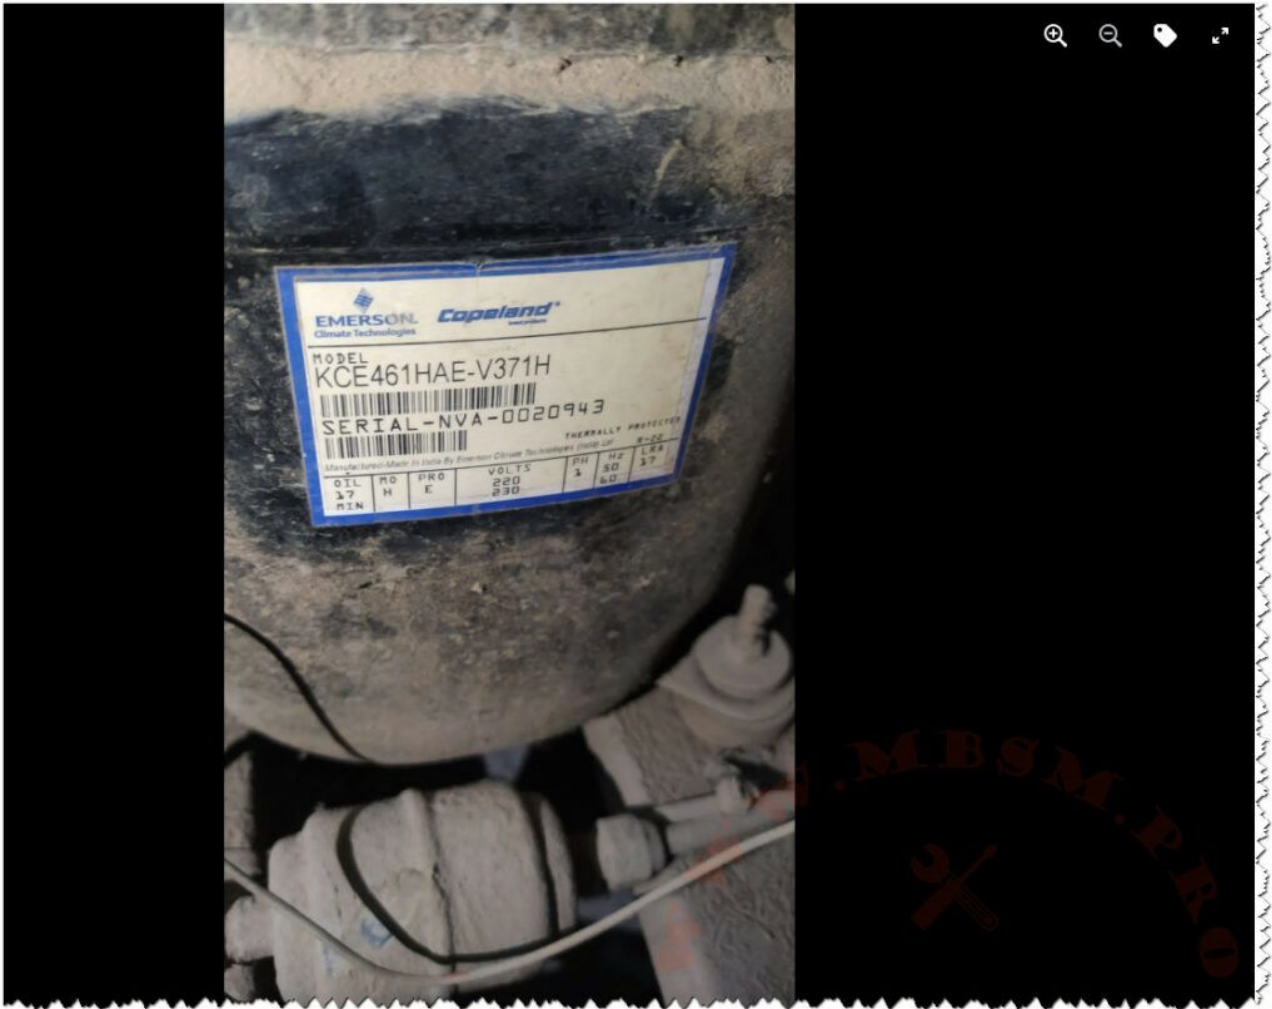

hbp, 5100 btu

written by Lilianne | 28 January 2024

Private Picture Copyright : WWW.MBSM.PRO

Mbsm.pro, Emerson, Compressor, KCE461HAE-V470H, KCE461HAE, 1/2 hp, r22/r410a, hbp