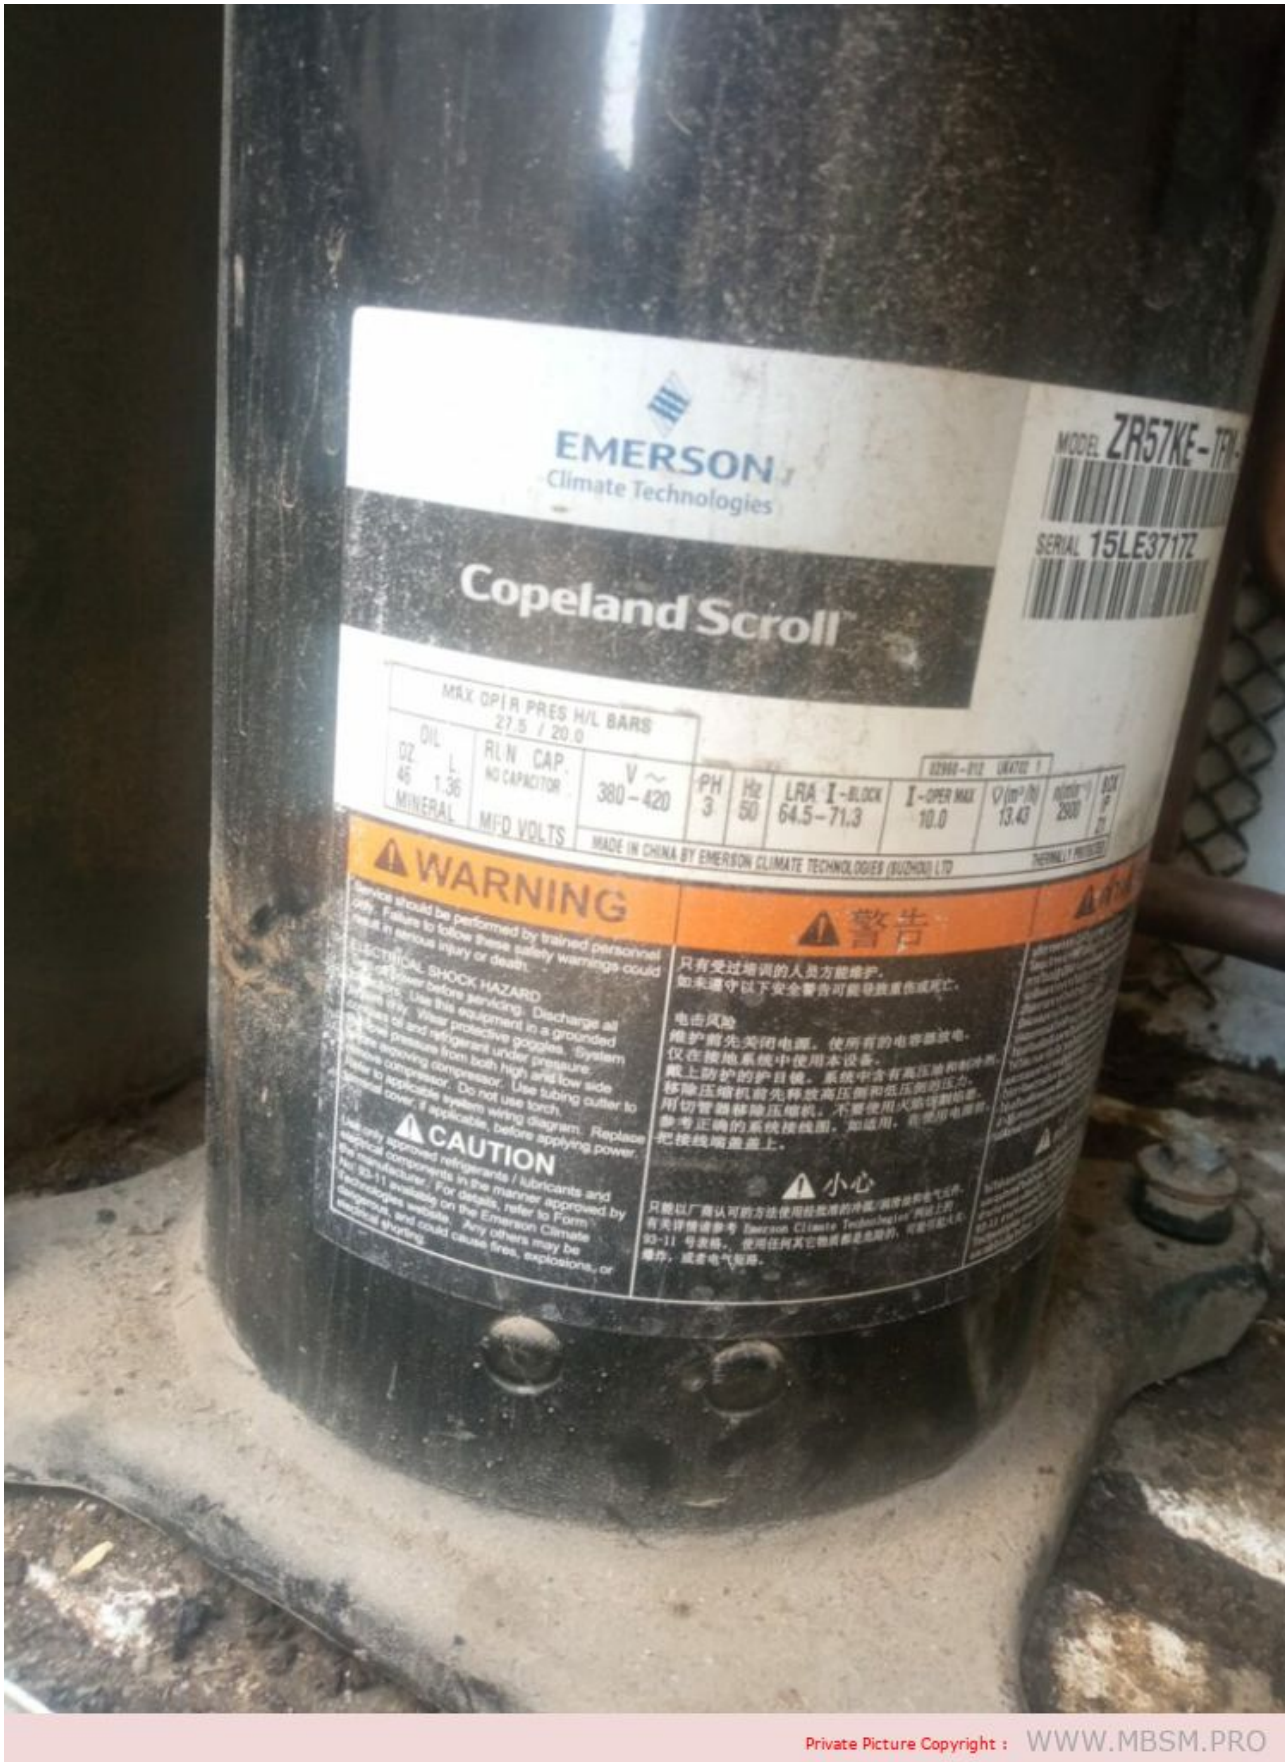

**Mbsm.pro, compressor, ZR57KE-
TFD, 4.8 hp, 13.900 w, 47500
btu, r22, emerson, copeland,
scroll, ZR Series,
380-420V/50Hz, 3 Ph**

written by Lilianne | 28 January 2024

Private Picture Copyright : WWW.MBSM.PRO