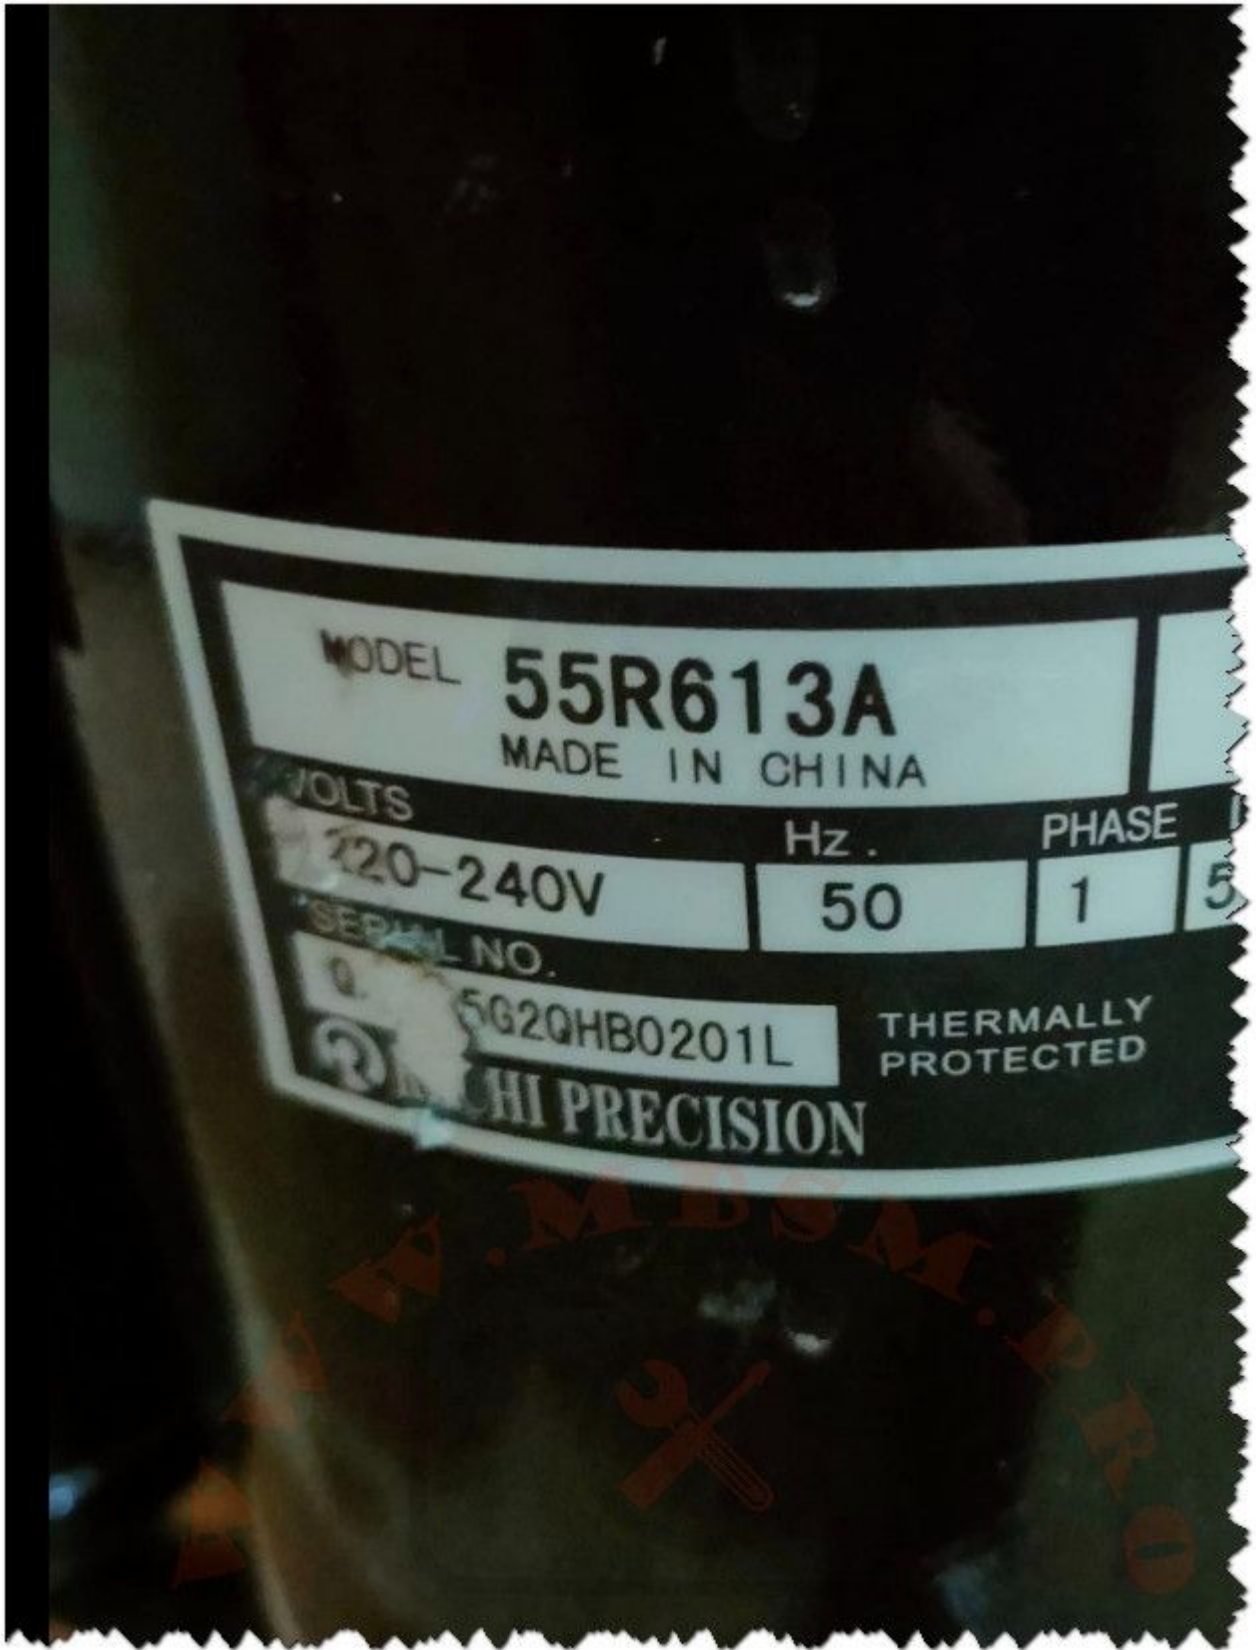

220 v 1ph

written by Lilianne | 25 January 2024

Private Picture Copyright : WWW.MBSM.PRO

Mbsm.pro, Compressor, 55R613G T-9ASM, 12000 btu, r22, 1 Ton,