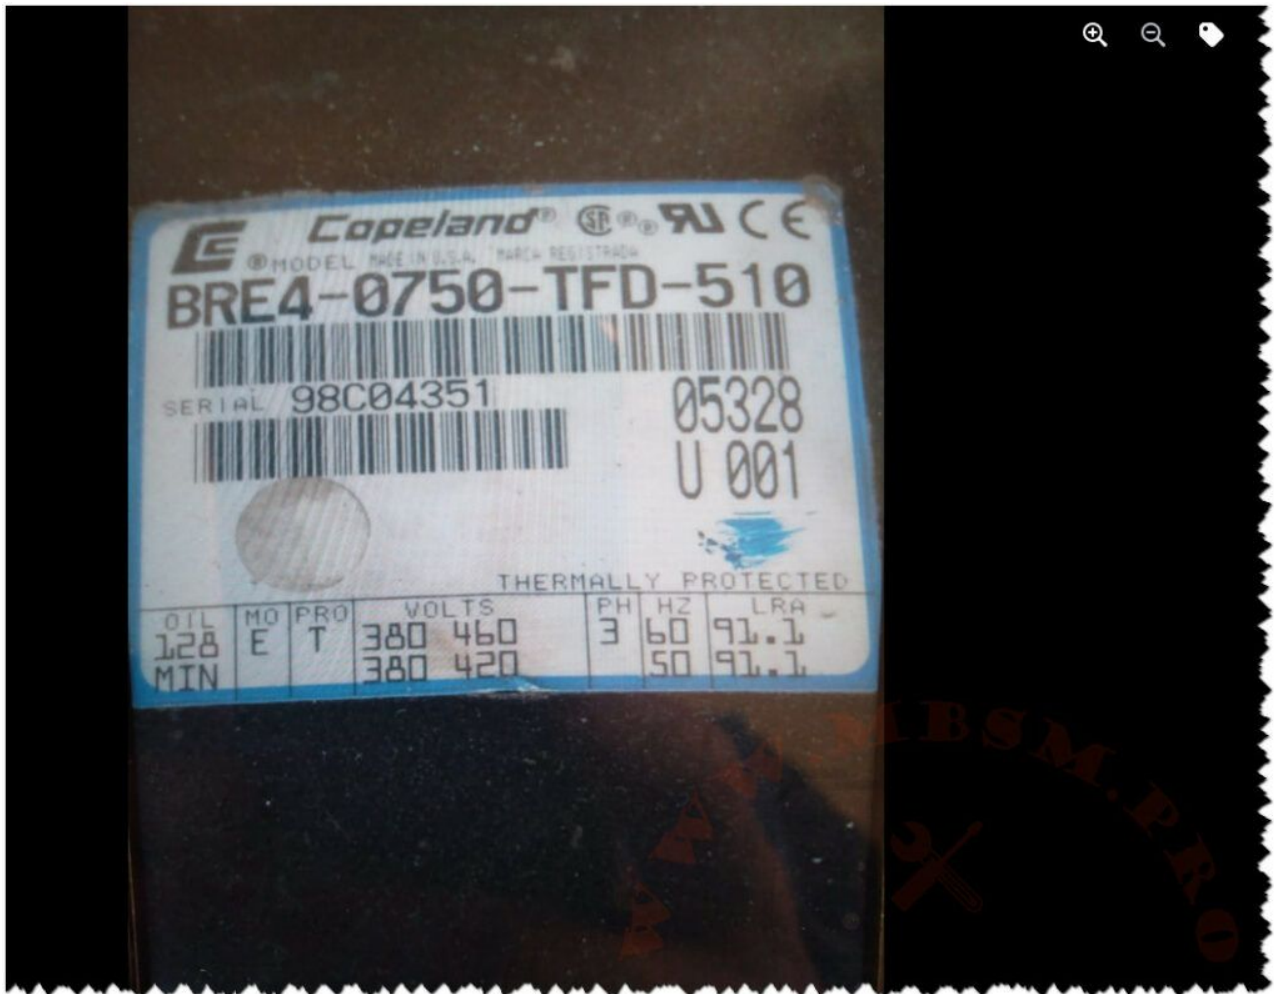

Private Picture Copyright : WWW.MBSM.PRO

Mbsm.pro, compressor, BRE4-0750-TFD-510, Copeland, 7.5 HP, 460V, 3 PH, R22, R134A, R407C, Scroll Compressor, Copeland Compressor

Mbsm.pro, Moteur aspiration de surface, Ir80-160/f, Saer, 10 hp, 400 v, 3 ph

written by Lilianne | 25 January 2024