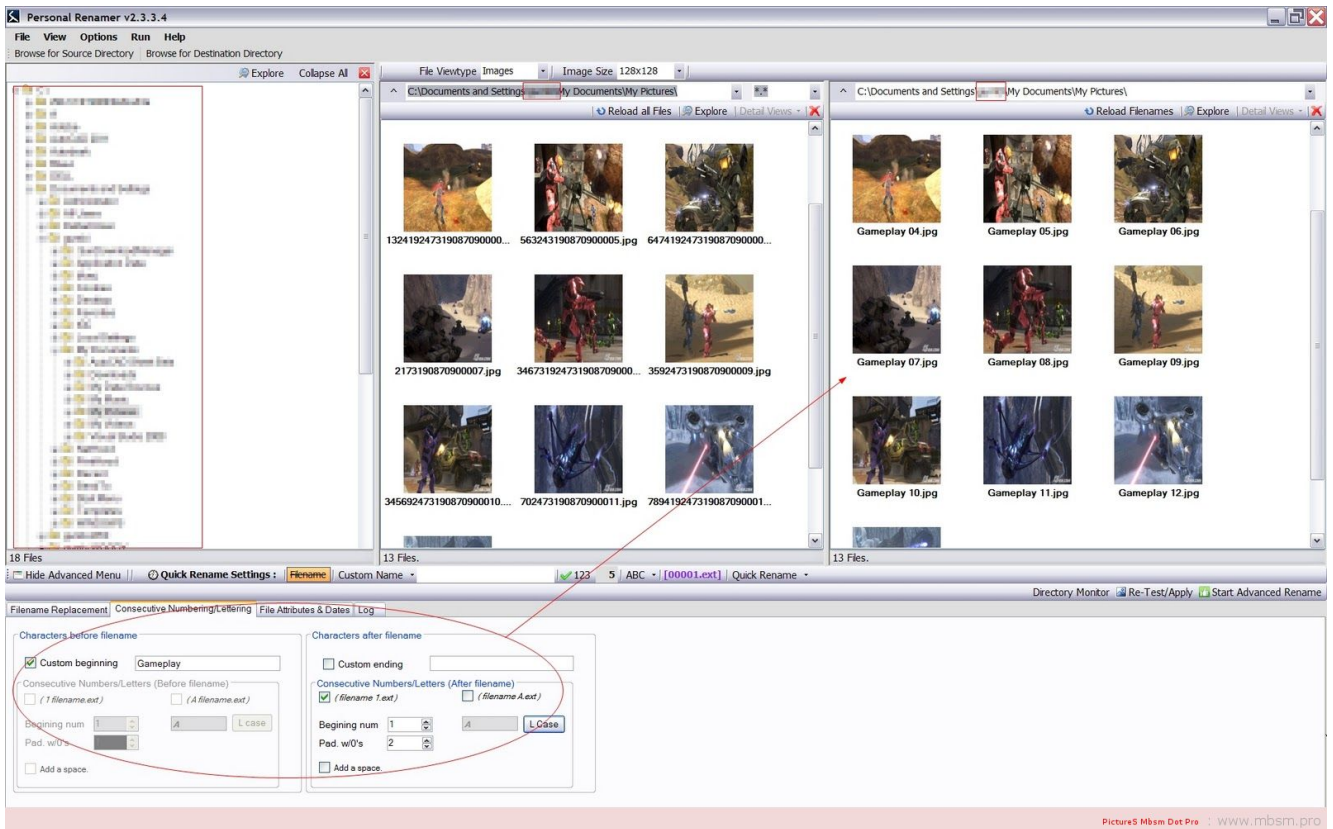

File-Renamer-Folder-monitor-All-in-one-1.jpg (279 KB)

www-mbsm-pro-Personal-Renamer-Easy-filerenaming-Portable-Bulk-File-Renamer-Folder-monitor-All-in-one-1.jpg (223 KB)

www-mbsm-pro-Personal-Renamer-Easy-filerenaming-Portable-Bulk-File-Renamer-Folder-monitor-All-in-one-2.jpg (253 KB)