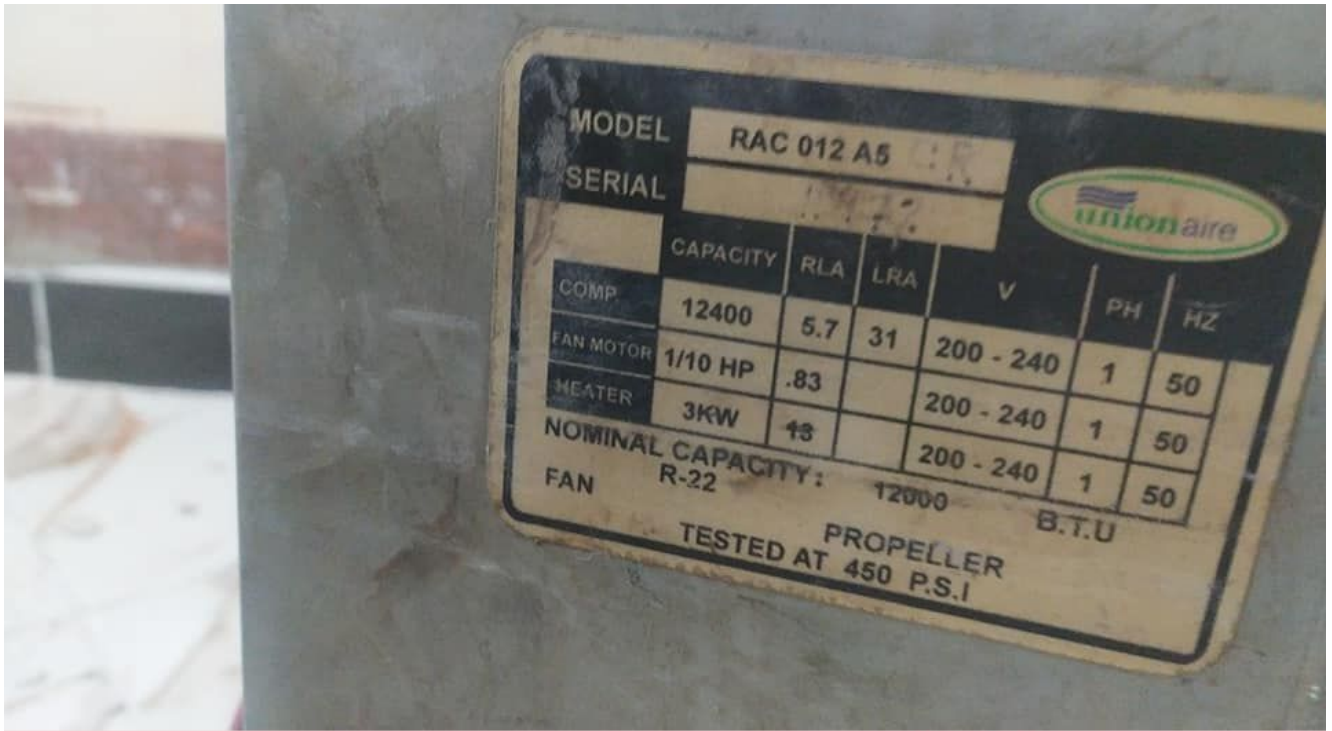

Private Picture Copyright : WWW.MBSM.PRO