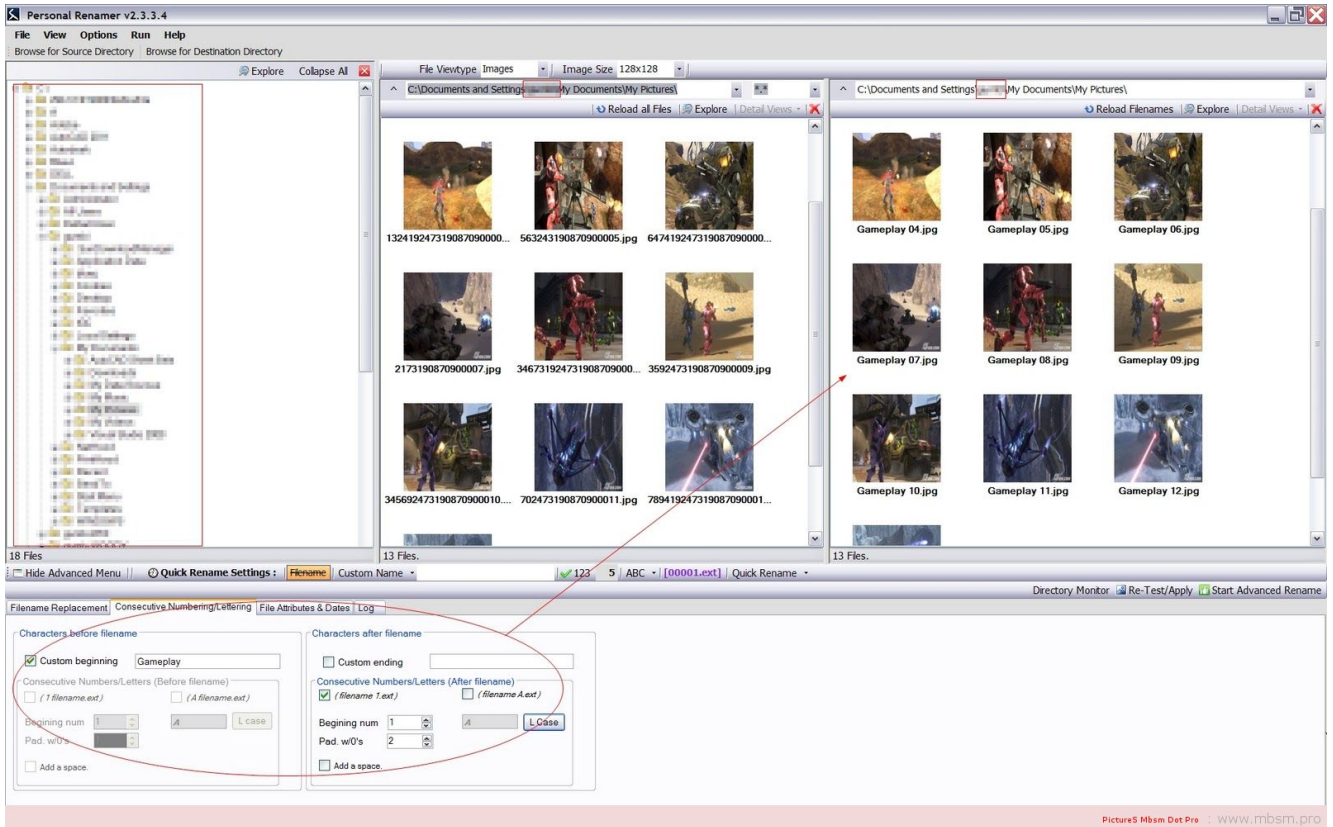

File-Renamer-Folder-monitor-All-in-one-1.jpg (279 KB)

www-mbsm-pro-Personal-Renamer-Easy-filerenaming-Portable-Bulk-File-Renamer-Folder-monitor-All-in-one-1.jpg (223 KB)

www-mbsm-pro-Personal-Renamer-Easy-filerenaming-Portable-Bulk-File-Renamer-Folder-monitor-All-in-one-2.jpg (253 KB)