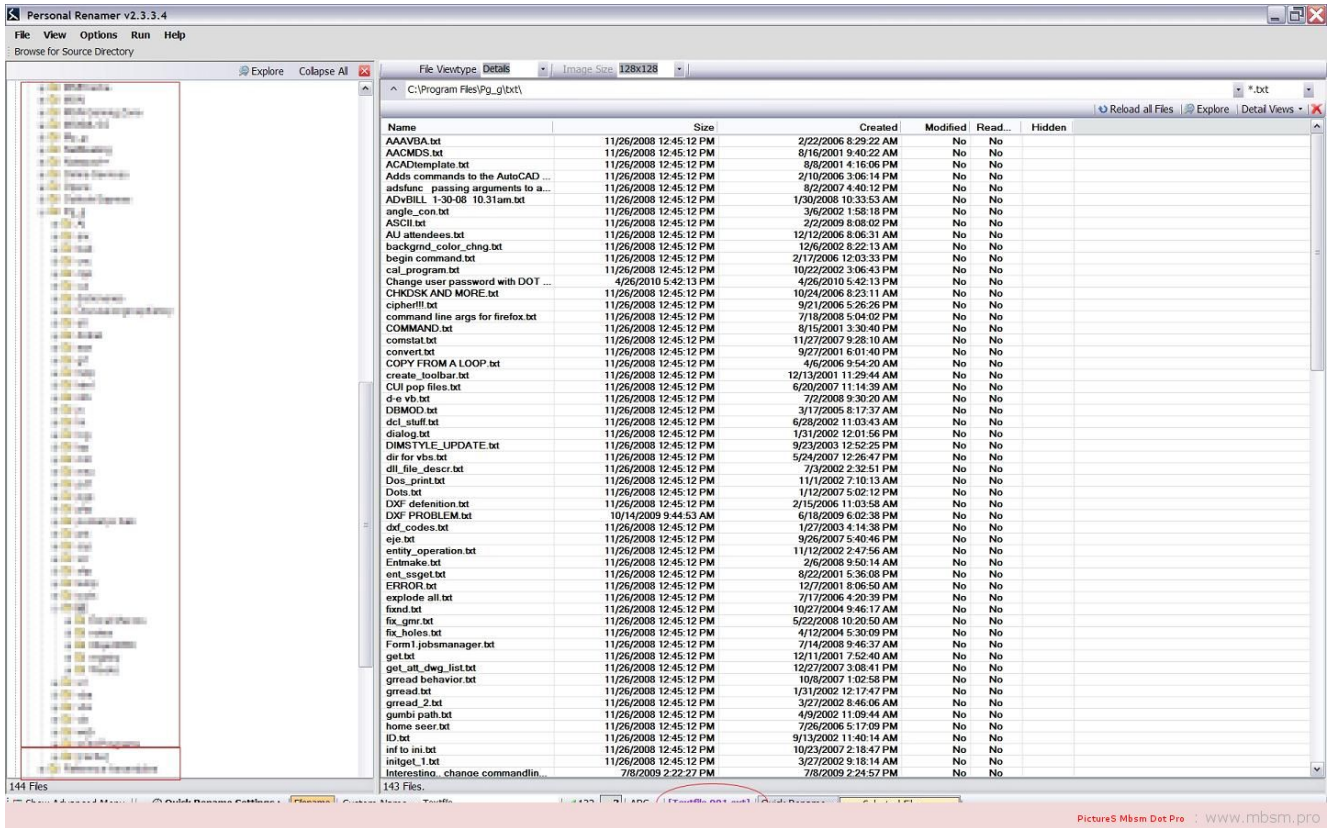

www-mbsm-pro-Personal-Renamer-Easy-filerenaming-Portable-Bulk-File-Renamer-Folder-monitor-All-in-one-2.jpg (261 KB)

www.mbsm.pro , Some Funny Electric pictures part1

written by mahdi miled | 13 September 2018

www.mbsm.pro , Some Funny Electric pictures part1

mbsm-dot-pro-picture-electric -funny1.jpg (37 KB)