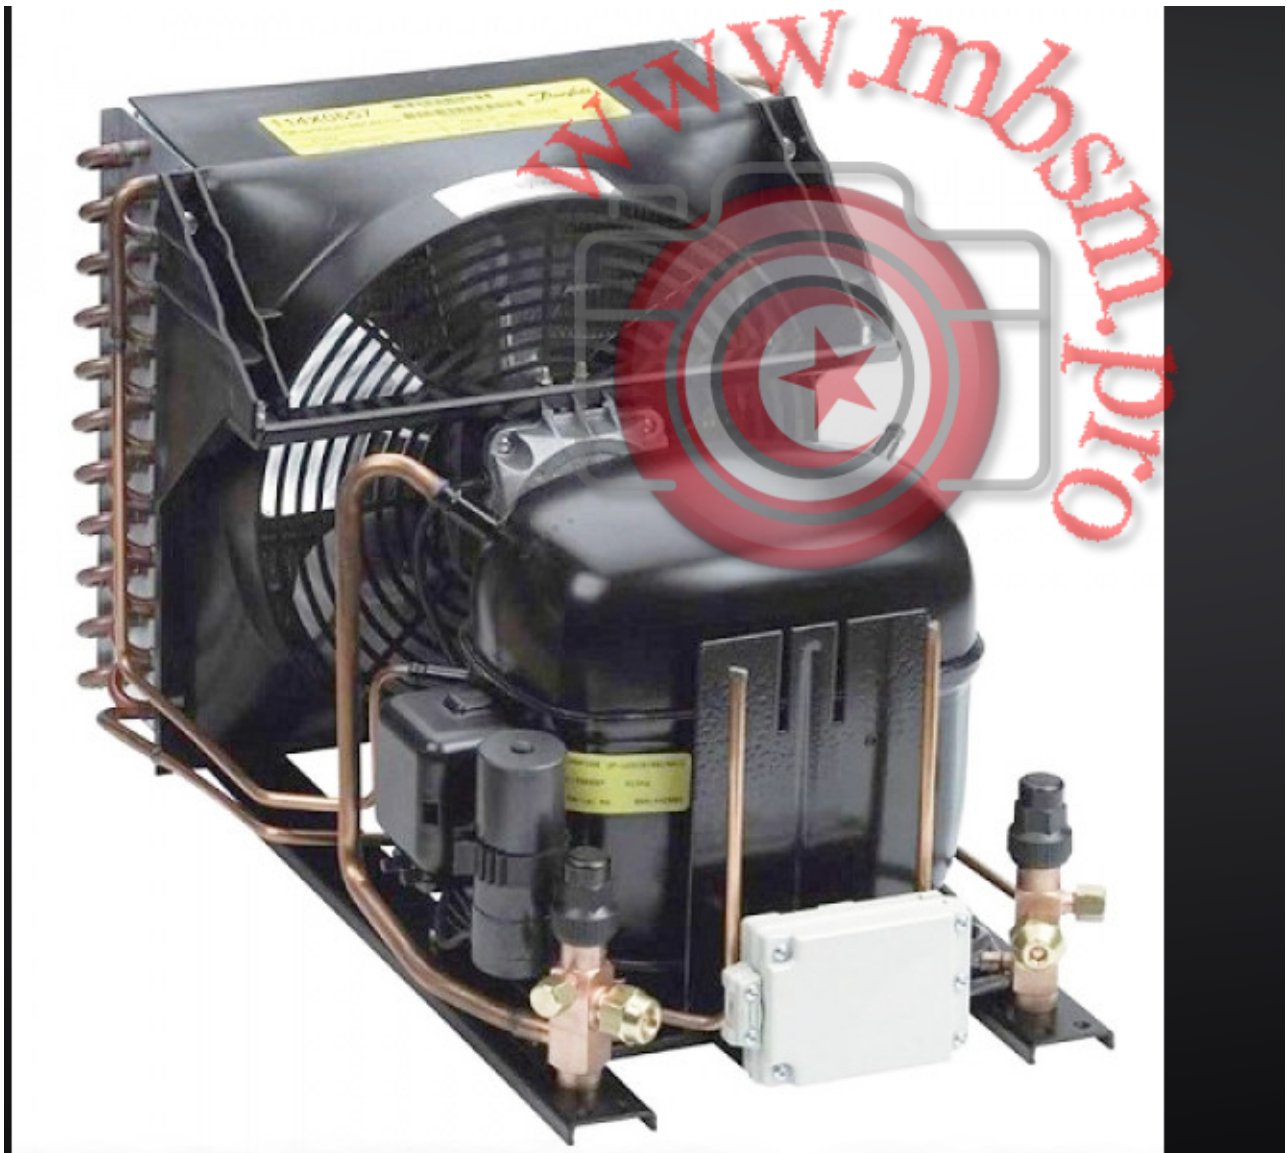

Private Picture Copyright: WWW.MBSM.PRO

Mbsm.pro, Condensing unit, 114E2134, Compressor Danfoss TL3GXN0, COND.UNIT 220V, 1/8 hp, Mhbp, Hbp, r134a

---

Mbsm.pro, Compressor,
Danfoss, 1/4hp++, mhbp,