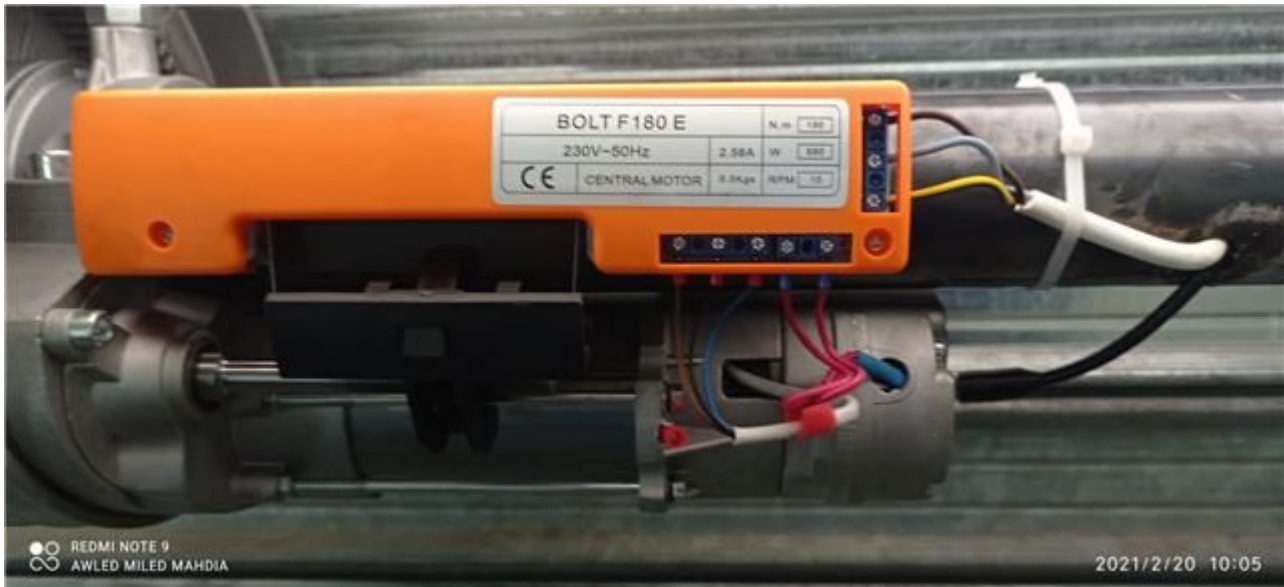

Private Picture Copyright : WWW.MBSM.PRO