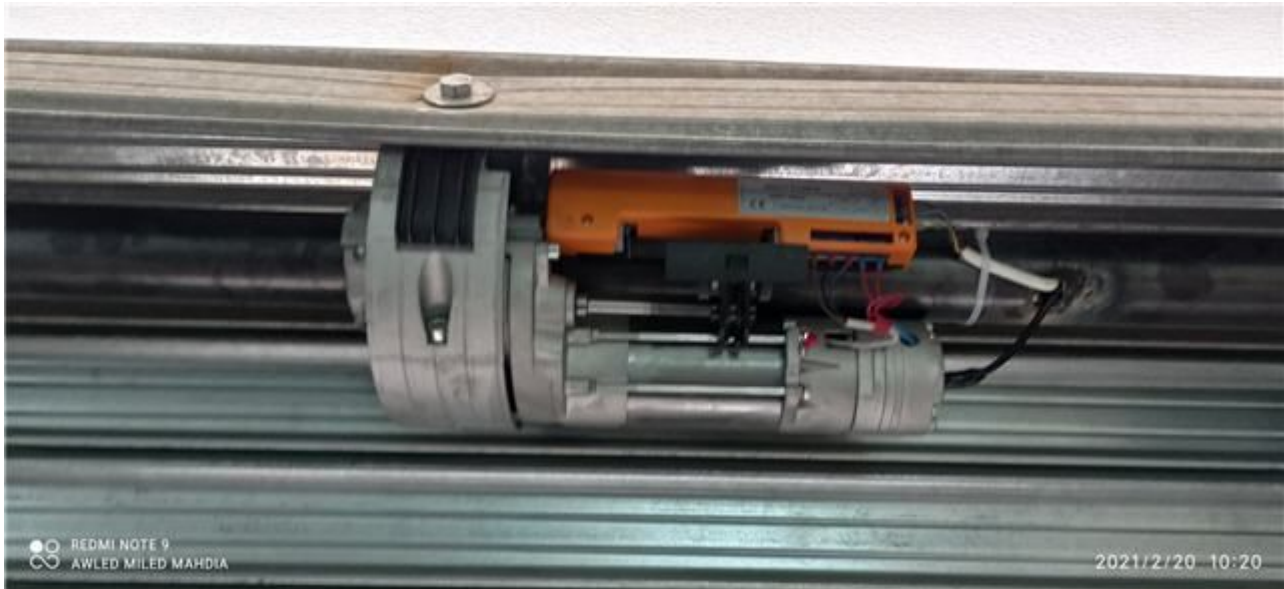

REDMI NOTE 9
AWLED MILED MAHDIA

2021/2/20 10:20

Private Picture Copyright : WWW.MBSM.PRO