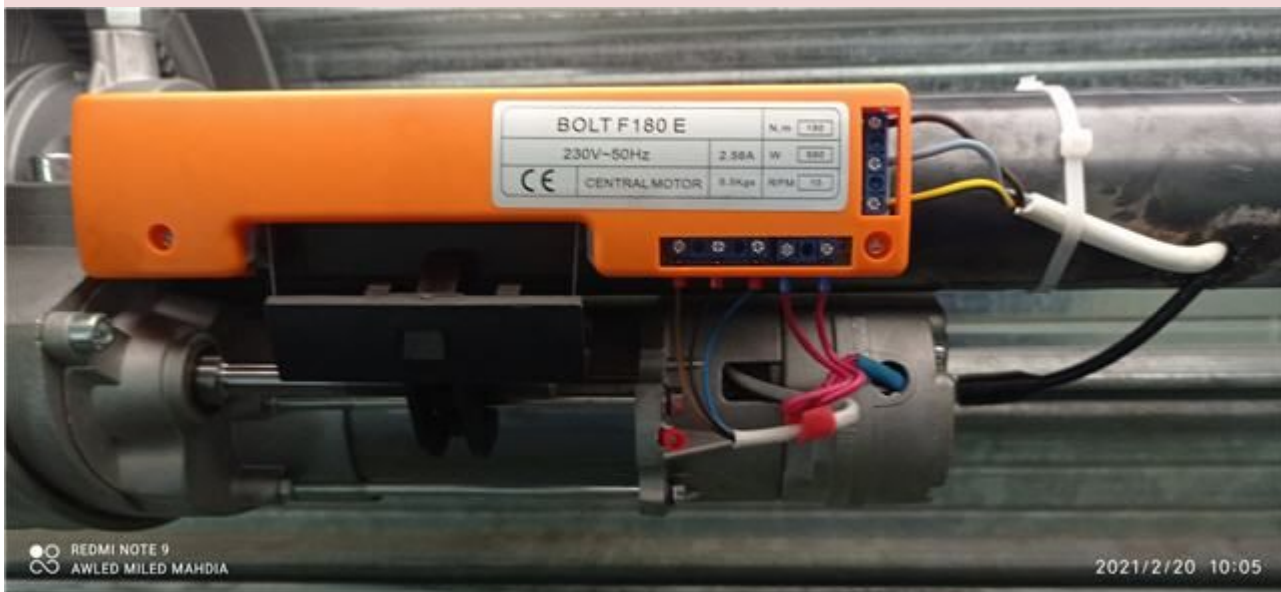

Private Picture Copyright: WWW.MBSM.PRO