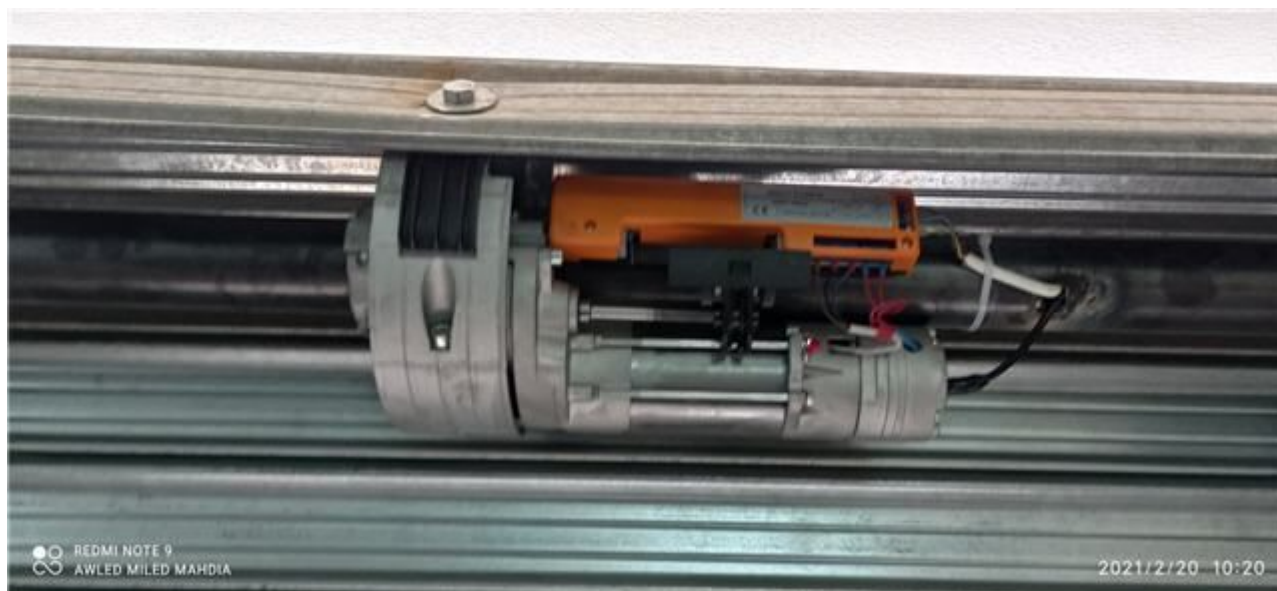

Capacité d'approvisionnement

Capacité d'approvisionnement:

8000 Set/Sets per Month we will delivery roller shutter gear within 25days

Emballage et livraison

Détails d'emballage

Détails d'emballage: carton d'exportation navigable et palette

Port

Ningbo/Shanghai

Délai : :

Quantité(Sets)	1 – 1	2 – 200	>200
Durée estimée (jours)	7	15	À négocier

REDMI NOTE 9
AWLED MILED MAHDIA

2021/2/20 10:20

Private Picture Copyright : WWW.MBSM.PRO