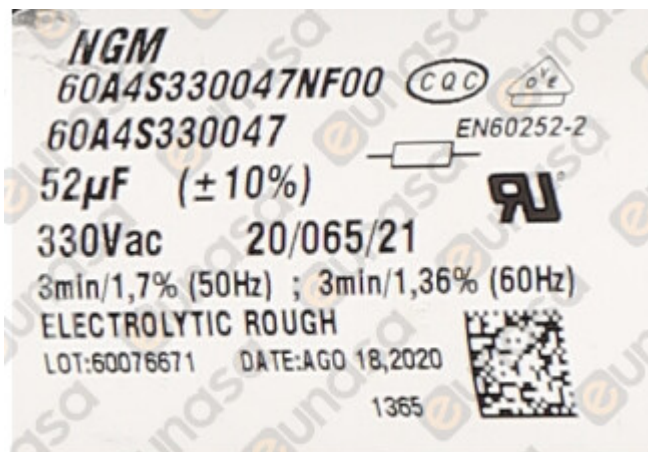

# Mbsm.pro, Compressor, ACC, Cubigel, Huayi, Electrolux, ZEM, MPT14LA, MPT14RA, LBP, R404A, R507, 1/2HP, 220-240V

written by Lilianne | 31 December 2021

Compressor Tecumseh L` Unite CAJ2432Z, LBP – R404A, 220 – 240V, 50 Hz, 1 phase, discharge: 18.3 cm<sup>3</sup>, oil type: POE, oil charge: 887 cm<sup>3</sup>, electrical equipment: CSR, cooling power 381 W at -35 / +40 °C, connection: suction: 1/2 inch, discharge: 5/16 inch, sound level: 56 dBA, start capacitor: 8 8 uF/250V, run capacitor: 15 uF/400V, expansion device: capillary or expansion valve, height: 271 mm, weight: 21.5kg

Type: Low back pressure (LBP)

Refrigerant: R404a/507

Displacement: 14.32cm<sup>3</sup>

Power: 1/2CV

Voltage: 230V – 50Hz

Single-phase

Motor type: CSR

Weight: 13.4 kg

Evaporation temperature

-40°C: 243W

-30°C: 420W

-25°C: 535W

-10°C: 988W

Private Picture Copyright : [WWW.MBSM.PRO](http://WWW.MBSM.PRO)

Private Picture Copyright : [WWW.MBSM.PRO](http://WWW.MBSM.PRO)