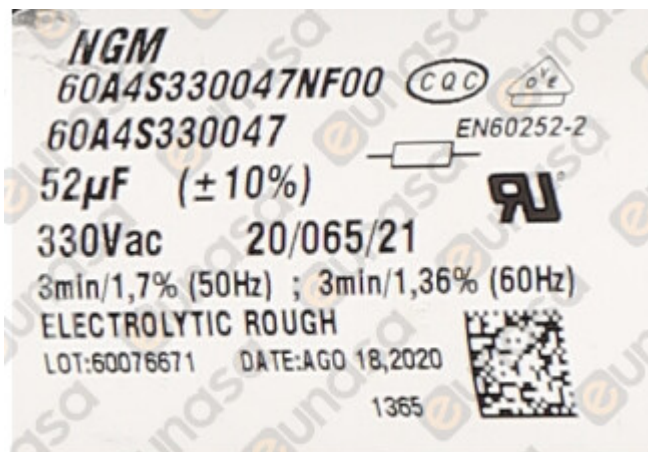

Mbsm.pro, Compressor, ACC, Cubigel, Huayi, Electrolux, ZEM, MPT14LA, MPT14RA, LBP, R404A, R507, 1/2HP, 220-240V

written by Lilianne | 31 December 2021

Compressor Tecumseh L` Unite CAJ2432Z, LBP – R404A, 220 – 240V, 50 Hz, 1 phase, discharge: 18.3 cm³, oil type: POE, oil charge: 887 cm³, electrical equipment: CSR, cooling power 381 W at -35 / +40 °C, connection: suction: 1/2 inch, discharge: 5/16 inch, sound level: 56 dBA, start capacitor: 8 8 uF/250V, run capacitor: 15 uF/400V, expansion device: capillary or expansion valve, height: 271 mm, weight: 21.5kg

Type: Low back pressure (LBP)

Refrigerant: R404a/507

Displacement: 14.32cm³

Power: 1/2CV

Voltage: 230V – 50Hz

Single-phase

Motor type: CSR

Weight: 13.4 kg

Evaporation temperature

-40°C: 243W

-30°C: 420W

-25°C: 535W

-10°C: 988W

Private Picture Copyright : WWW.MBSM.PRO

Private Picture Copyright : WWW.MBSM.PRO

Private Picture Copyright : WWW.MBSM.PRO