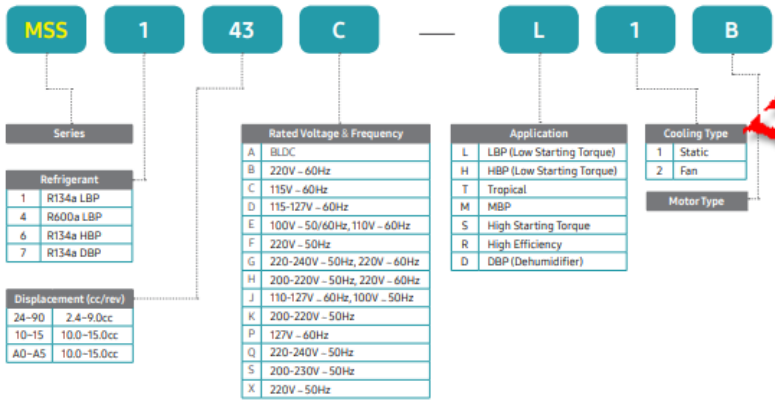

1) Compressor model identification

Ver. 01 Series | CD, MSS, MSA, MSE, ENV, MSV

Private Picture Copyright : WWW.MBSM.PRO

Mbsm_dot_pro_private_PDF_compressor-catalogue-2015-1Télécharger

Mbsm_dot_pro_private_PDF_SAMSUNG-Compressor-Catalogue-2018Télécharger

- ☐
- ☐
- ☐
- ☐
- ☐
- ☐