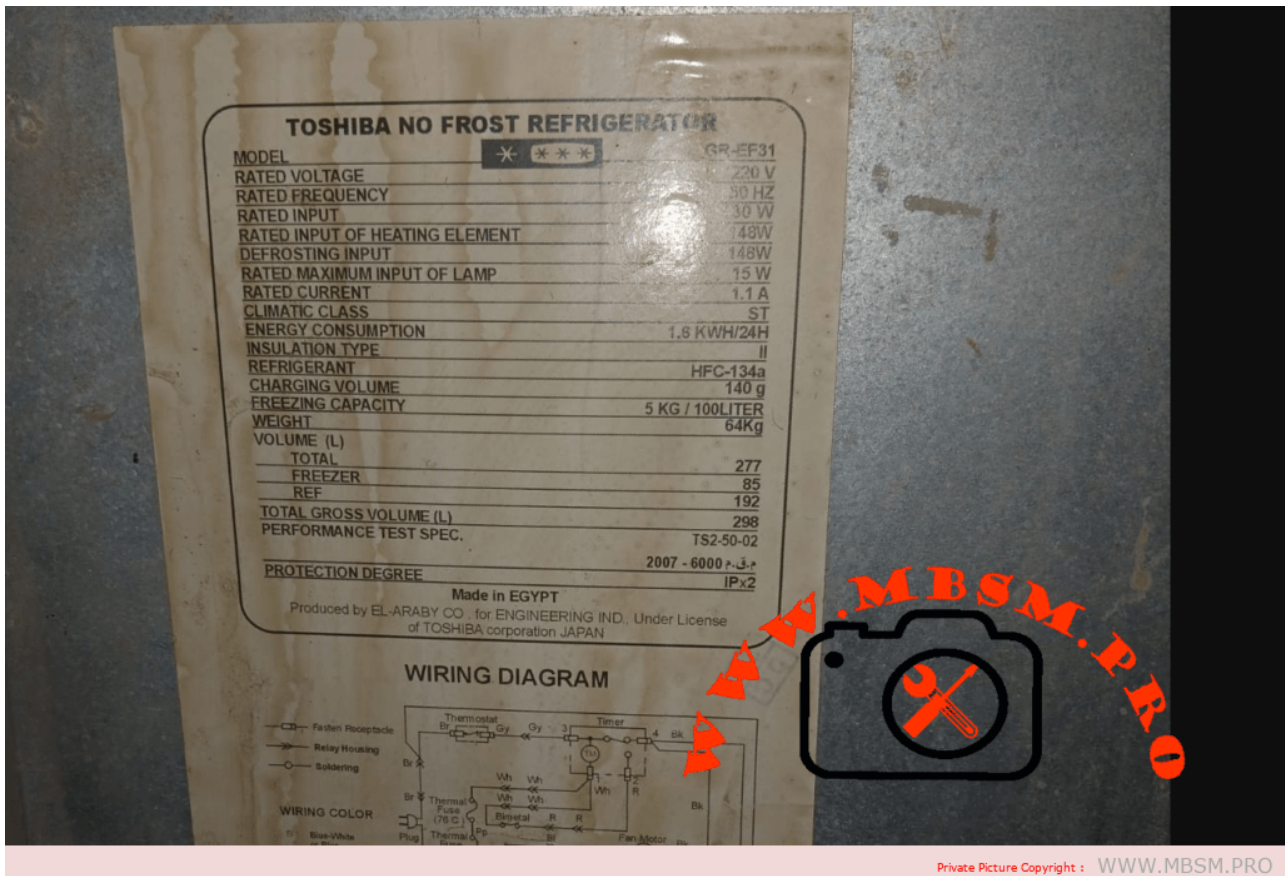

Mbsm.pro, TOSHIBA, REFRIGERATOR, NO FROST 11 FEET, SILVER, GR-EF31-SL, 296 L

written by Lilianne | 11 January 2024

Mbsm.pro, TOSHIBA, REFRIGERATOR, NO FROST 11 FEET, SILVER, GR-EF31-SL, 296 L