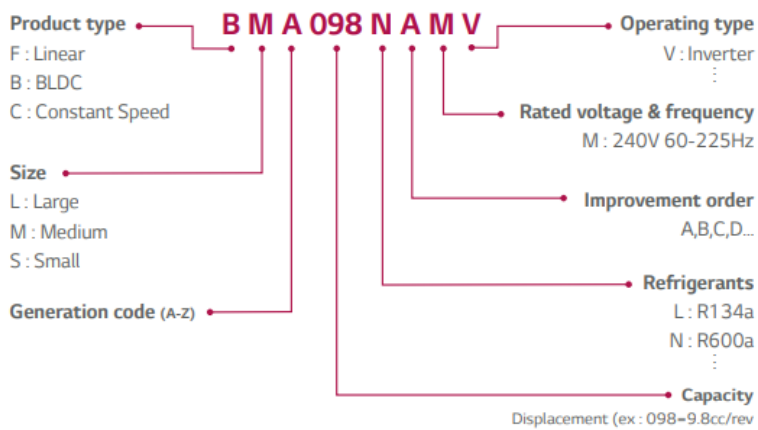

### Wide operating range

- New oil pumping system
- 1,200-4,500rpm

Private Picture Copyright : [WWW.MBSM.PRO](http://WWW.MBSM.PRO)

Private Picture Copyright: [WWW.MBSM.PRO](http://WWW.MBSM.PRO)

Mbsm\_dot\_pro\_private\_PDF\_bsa090njmv -