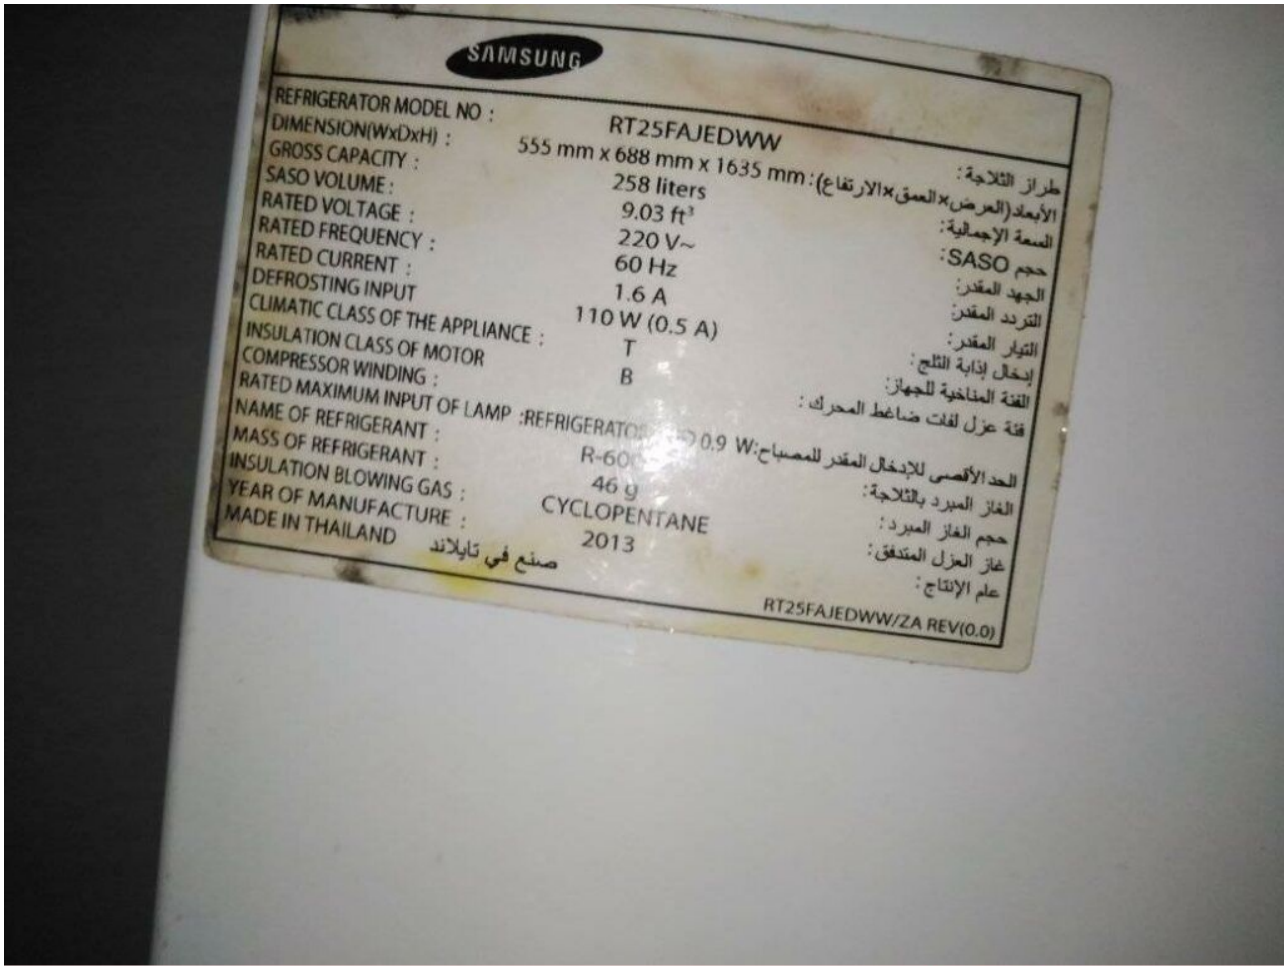

Mbsm.pro, Refrigerator, RT25fajedww, 250 L, no frost, inverter, Compressor, BDC, 1/6 hp, lbp, R600a, 46g, 220v

Mbsm.pro, Compressor, D91c21rax5, 1/4 hp, Lbp, 230 w, R134a, 135 G, refrigerator, Goldi, Nt1800,