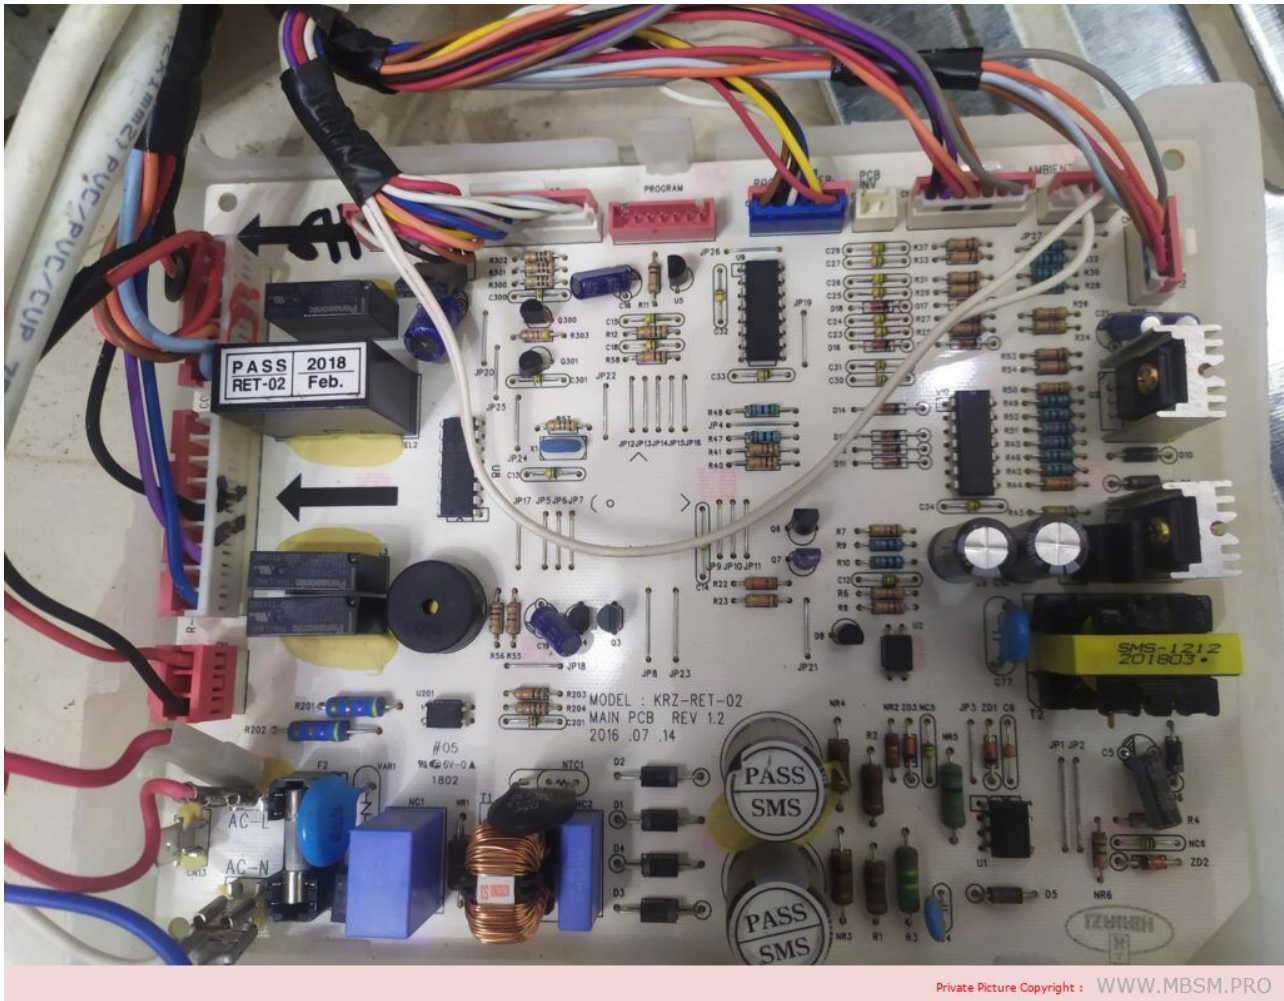

# Gr-ef31

written by Lilianne | 24 March 2023

Mbsm.pro, Toshiba, no frost, refrigerator, Gr-ef31

**Mbsm.pro, KIRIAZI,  
KH690LN/15, (INVERTER),  
REFRIGERATOR, NO FROST, 690  
L, 27 feet**

written by Lilianne | 24 March 2023