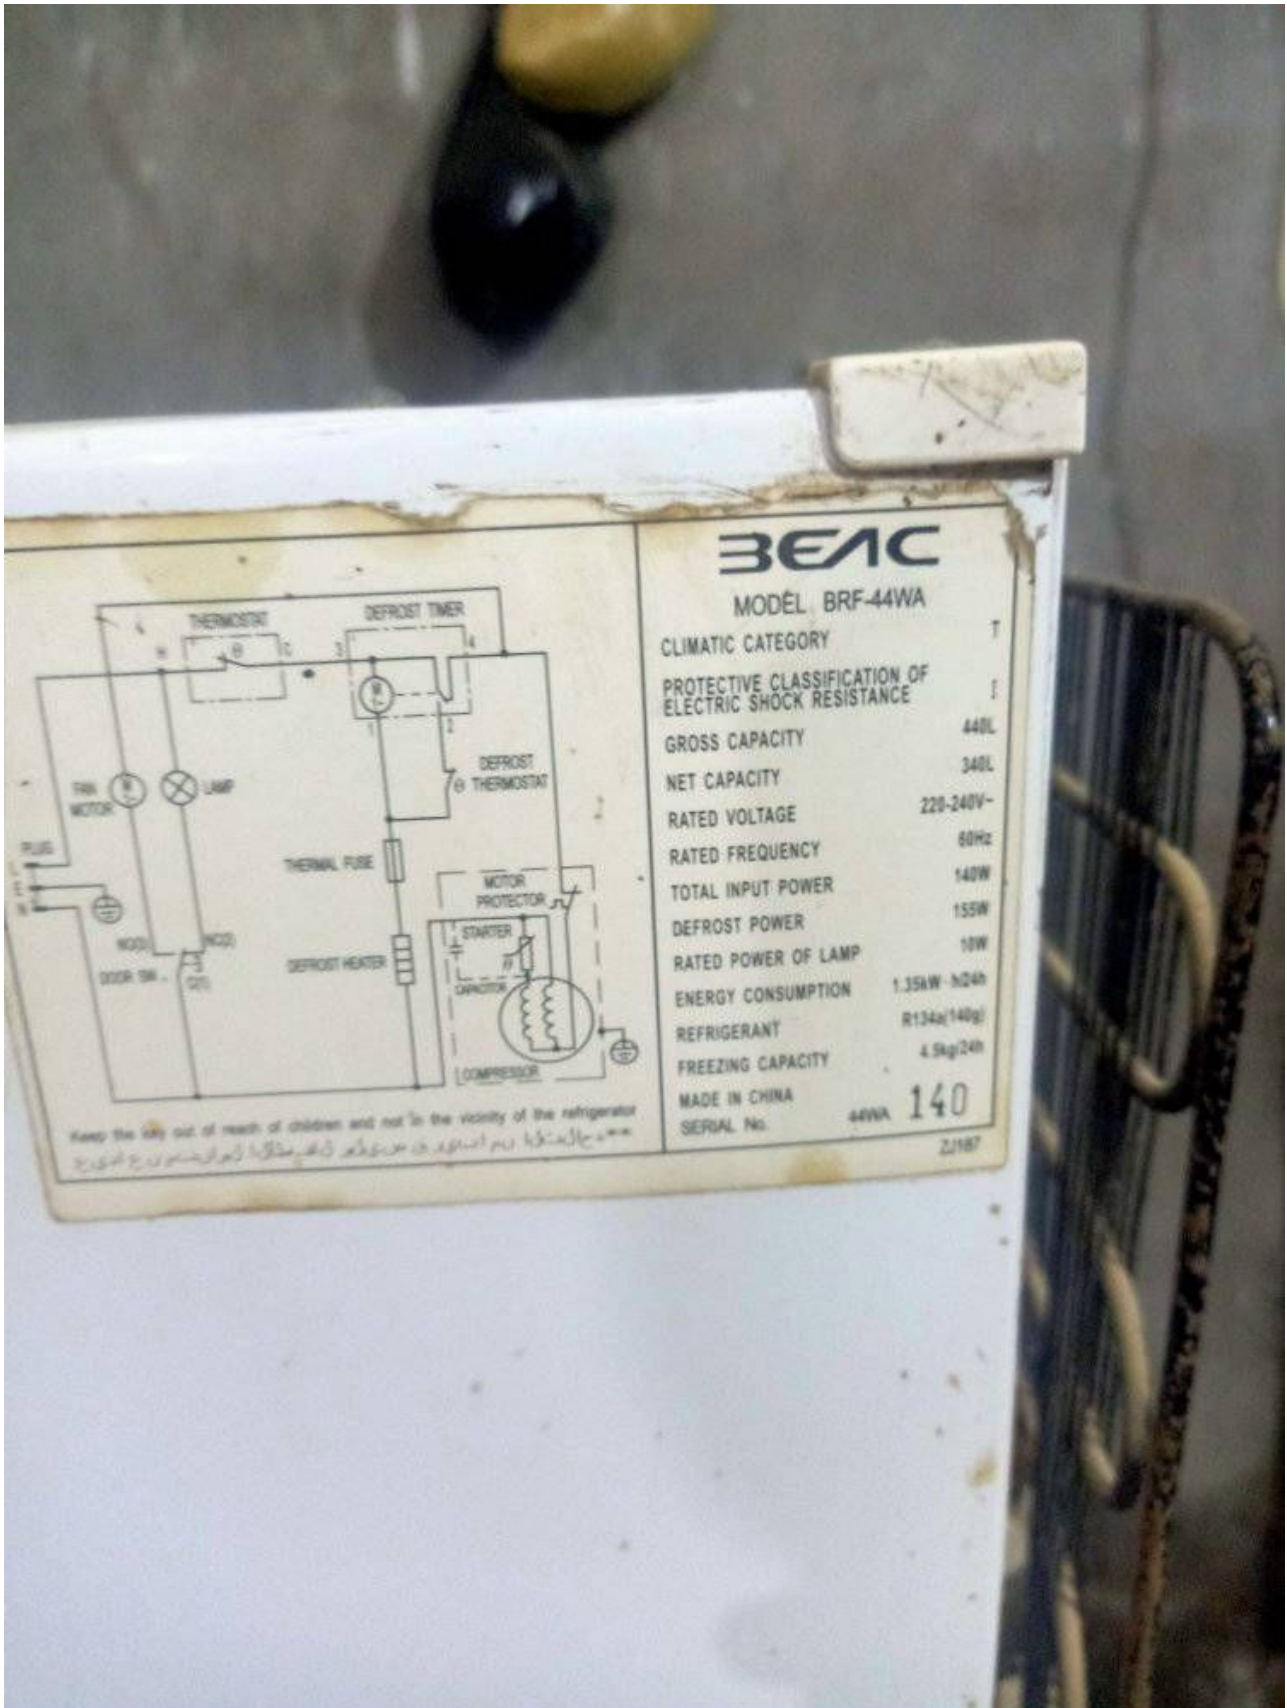

---

**Mbsm.pro, refrigerator, No frost, brf-44wa, 44wa-140, 12 feet, 340wL, 140 w, Compressor, 1/5 hp, r134a, 140 G, defrost power 155 w**

written by Lilianne | 24 March 2023

**BEAC**

MODEL BRF-44WA

CLIMATIC CATEGORY	T
PROTECTIVE CLASSIFICATION OF ELECTRIC SHOCK RESISTANCE	I
GROSS CAPACITY	448L
NET CAPACITY	348L
RATED VOLTAGE	220-240V
RATED FREQUENCY	60Hz
TOTAL INPUT POWER	140W
DEFROST POWER	155W
RATED POWER OF LAMP	10W
ENERGY CONSUMPTION	1.35kW/24h
REFRIGERANT	R134a(140g)
FREEZING CAPACITY	4.9kg/24h
MADE IN CHINA	
SERIAL No.	44WA 140
	Z/187