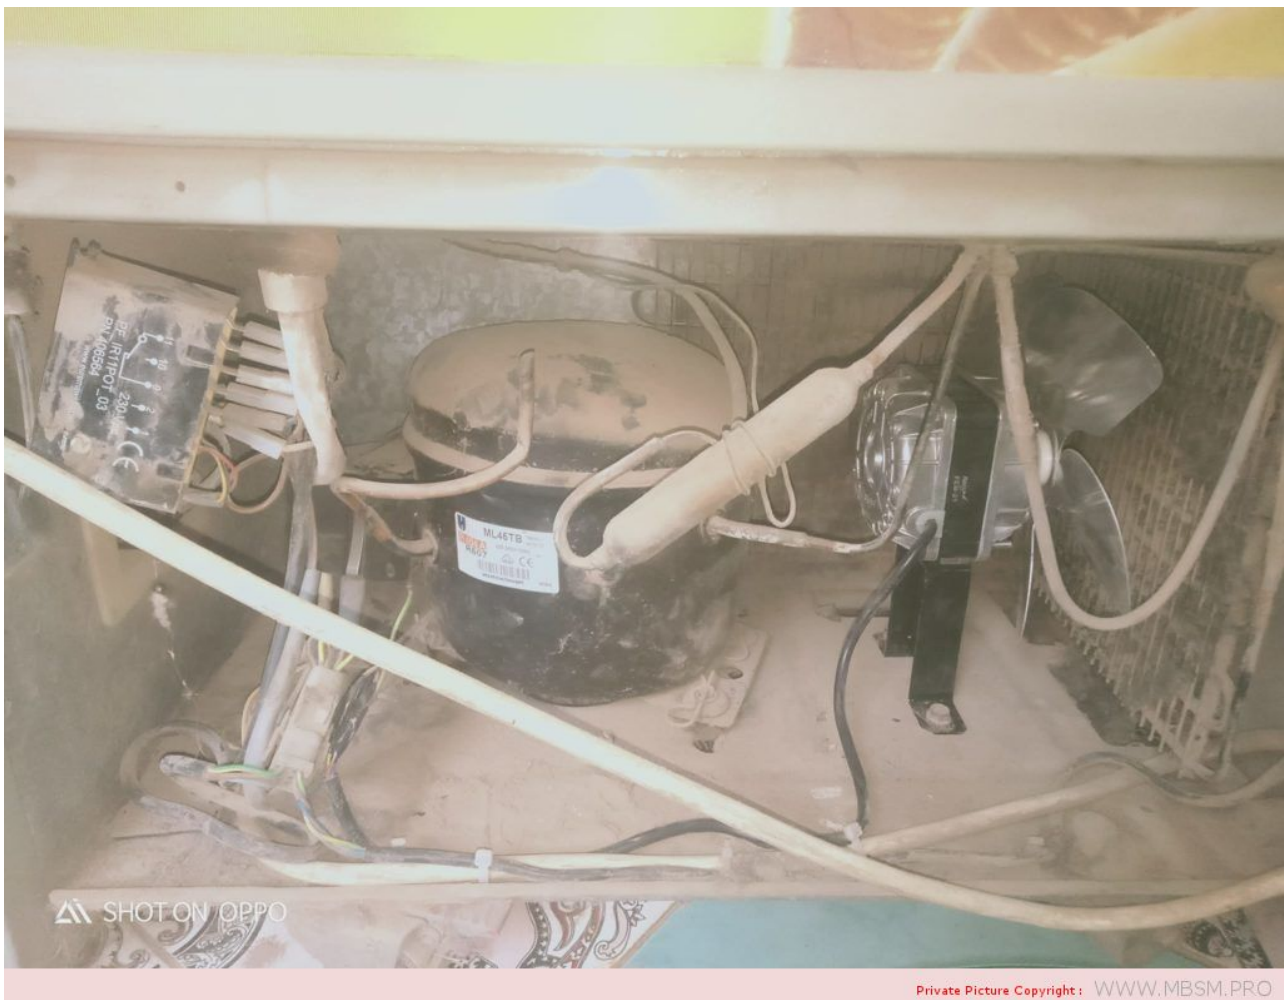

Mbsm.pro, Compressor, Cubigel, Huayi, Electrolux, ZEM, Freezer, ML45TB, HMBP, R404A, R507, 220 – 240V/1/50Hz, 1/5 HP, ++ Big, 1/4 Hp –, CSIR

written by Lilianne | 11 February 2022

Compressor ACC Cubigel Huayi Electrolux ZEM ML45TB, HMBP –
R404A, R507, 220 – 240V/1/50Hz, 1/5 HP, discharge 4.5 cm³,
motor type CSIR, oil type ISO VG46 ester, oil charge 300 cm³,
528 W at +5 / +55 °, input power, current 352 W, 2.04A,
expansion device: capillar or valve, cooling: fan, weight 10.1