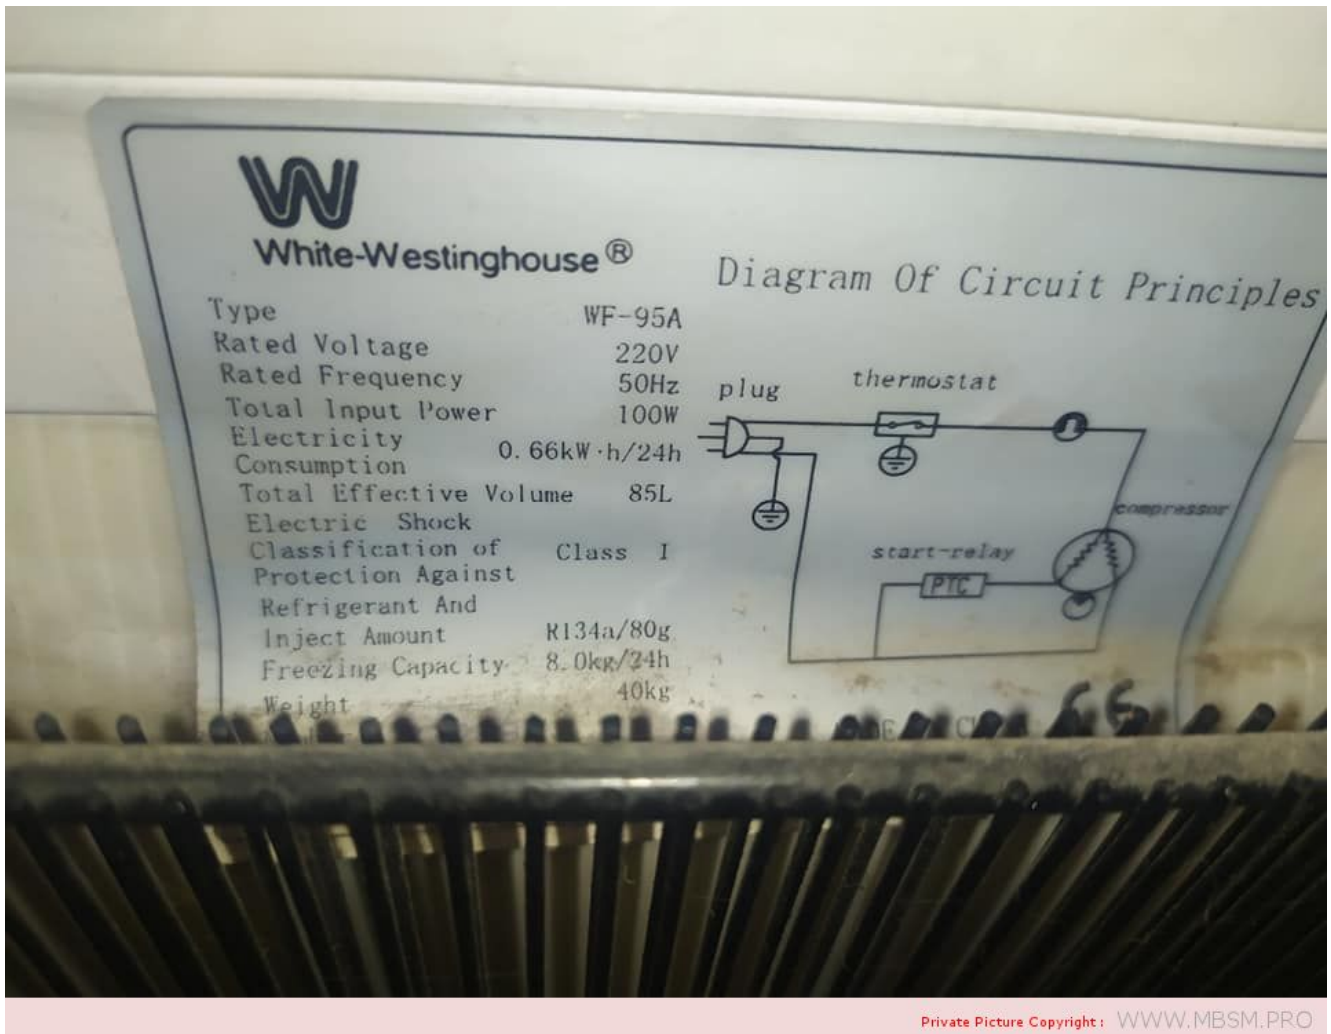

Mbsm_dot_pro_private_PDF_SB48C95GAW5Télécharger

**Mbsm.pro, PDF, QB77C16GPX5
, Compressors, 1/4 hp , Q
Series, Panasonic**

written by Lilianne | 18 March 2022