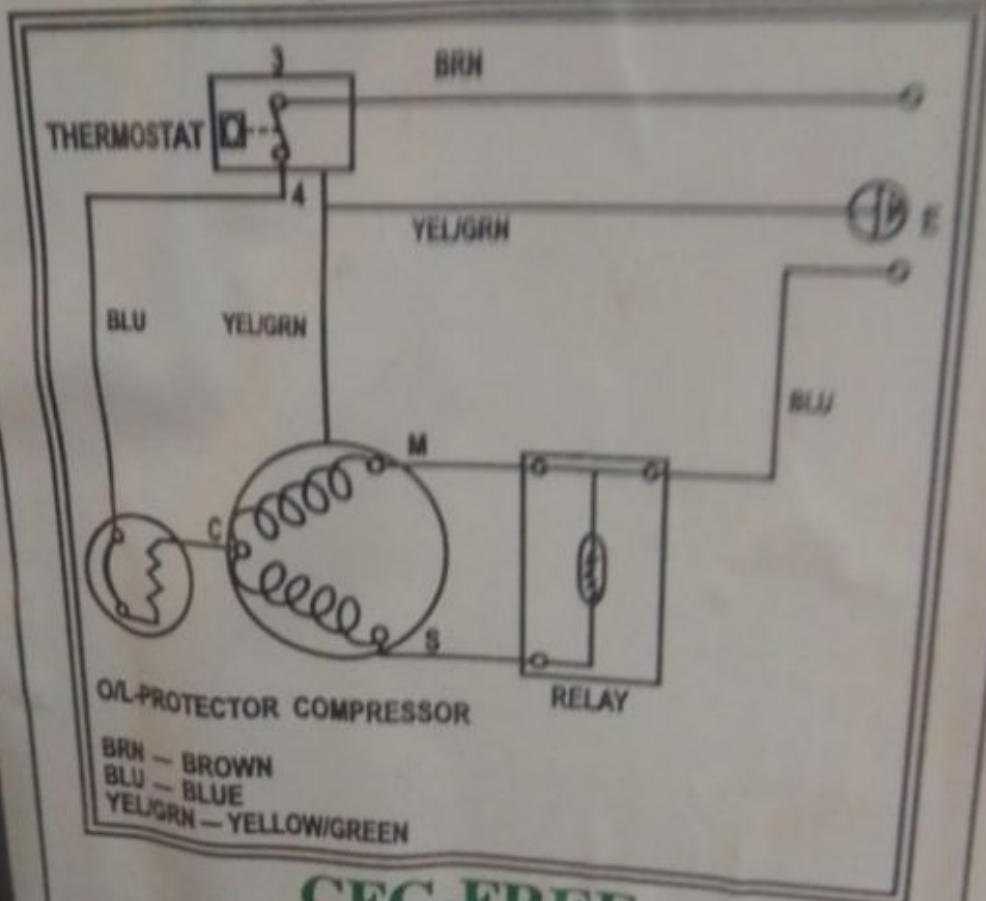

Wiring Diagram For Defrost Freezers

OIL-PROTECTOR COMPRESSOR

BRN - BROWN

BLU - BLUE

YEL/GRN - YELLOW/GREEN

CFC-FREE
REFRIGERANT : 134a
FOAM : C-PENTANE